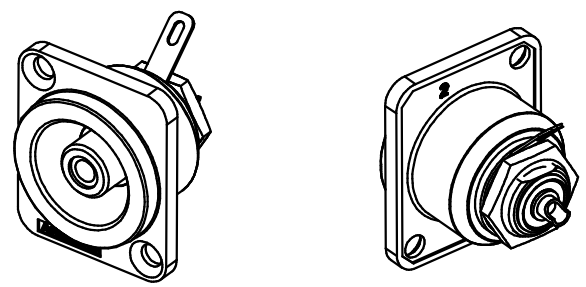

Part Number according to Shell Finish and Colour Insulator			
CAT P/No.	REF P/No.	SHELL FINISH	INSULATOR COLOUR
ACJD-BLK	55010329-000	NICKEL	BLACK
ACJD-RED	55010329-001	NICKEL	RED
ACJD-ORG	55010329-002	NICKEL	ORANGE
ACJD-YEL	55010329-003	NICKEL	YELLOW
ACJD-GRN	55010329-004	NICKEL	GREEN
ACJD-BLU	55010329-005	NICKEL	BLUE
ACJD-VIO	55010329-006	NICKEL	VIOLET
ACJD-GRY	55010329-007	NICKEL	GREY
ACJD-WHT	55010329-008	NICKEL	WHITE
ACJB-BLK	55010329-009	MATT BLACK	BLACK
ACJB-RED	55010329-010	MATT BLACK	RED
ACJB-ORG	55010329-011	MATT BLACK	ORANGE
ACJB-YEL	55010329-012	MATT BLACK	YELLOW
ACJB-GRN	55010329-013	MATT BLACK	GREEN
ACJB-BLU	55010329-014	MATT BLACK	BLUE
ACJB-VIO	55010329-015	MATT BLACK	VIOLET
ACJB-GRY	55010329-016	MATT BLACK	GREY
ACJB-WHT	55010329-017	MATT BLACK	WHITE

ISO VIEW

UNLESS OTHERWISE SPECIFIED TOLERANCE TO BE		THIS DOCUMENT IS THE PROPERTY OF AMPHENOL AUSTRALIA PTY. LTD.. NO PART THEREOF MAY BE REPRODUCED AND USED WITHOUT THE PRIOR WRITTEN CONSENT OF THE OWNER				1	UPDATE TO MODIFIED COMPONENTS ADD SHEET 2 OF 2 FOR CUSTOMER DRAWING	LV	23-11-05	8462	
LINEAR		ANGULAR		CAD FILE: 55010329000221	DRN: LV	DATE: 02-07-05	0				
X ± 0.5	X' ± 1	X'X' ± 30'		MATL: REFER TO COMPONENT	CKD: M.N.H	DATE: 04-05-06	FIRST ISSUE				
X.XX ± 0.05	X'X'X' ± 15'	BREAK ALL SHARP EDGES AND REMOVE ALL BURRS		FINISH: REFER TO COMPONENT	APP'D: P.M	DATE: 04-05-06	REV.				
DO NOT SCALE		DIMENSIONS IN MILLIMETRES		THIRD ANGLE PROJECTION	SCALE: 1:1 UOS	PART No: REFER TO TABLE	SIZE: A4	CHANGE DETAILS			
								BY	DATE	CHG/No	
TITLE: RCA & D-SHELL CONNECTOR CUSTOMER DWG							Amphenol				
DRAWING NO. 55010329-000-2							Amphenol Australia Pty Ltd, 2 Fiveways Blvd, Keilorborough, Vic.3172				
SHEET 2 OF 2							DRAWING NO. 55010329-000-2				