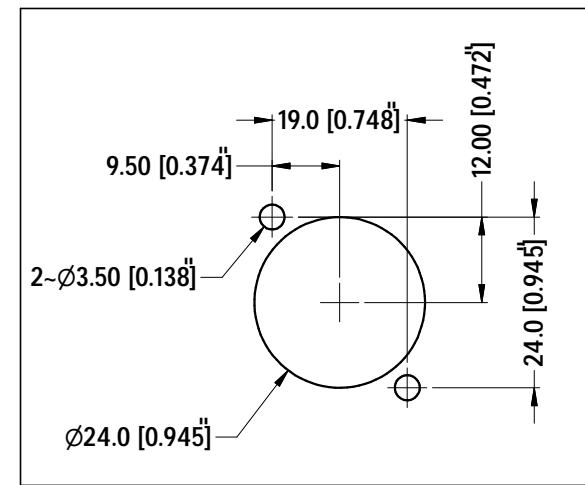

Part Number according to Shell Finish and Colour Insulator			
CAT P/No.	REF P/No.	SHELL FINISH	INSULATOR COLOUR
ACJD-BLK	55010329-000	NICKEL	BLACK
ACJD-RED	55010329-001	NICKEL	RED
ACJD-ORG	55010329-002	NICKEL	ORANGE
ACJD-YEL	55010329-003	NICKEL	YELLOW
ACJD-GRN	55010329-004	NICKEL	GREEN
ACJD-BLU	55010329-005	NICKEL	BLUE
ACJD-VIO	55010329-006	NICKEL	VIOLET
ACJD-GRY	55010329-007	NICKEL	GREY
ACJD-WHT	55010329-008	NICKEL	WHITE
ACJB-BLK	55010329-009	MATT BLACK	BLACK
ACJB-RED	55010329-010	MATT BLACK	RED
ACJB-ORG	55010329-011	MATT BLACK	ORANGE
ACJB-YEL	55010329-012	MATT BLACK	YELLOW
ACJB-GRN	55010329-013	MATT BLACK	GREEN
ACJB-BLU	55010329-014	MATT BLACK	BLUE
ACJB-VIO	55010329-015	MATT BLACK	VIOLET
ACJB-GRY	55010329-016	MATT BLACK	GREY
ACJB-WHT	55010329-017	MATT BLACK	WHITE

ISO VIEW

UNLESS OTHERWISE SPECIFIED TOLERANCE TO BE		THIS DOCUMENT IS THE PROPERTY OF AMPHENOL AUSTRALIA PTY. LTD.. NO PART THEREOF MAY BE REPRODUCED AND USED WITHOUT THE PRIOR WRITTEN CONSENT OF THE OWNER				1	UPDATE TO MODIFIED COMPONENTS ADD SHEET 2 OF 2 FOR CUSTOMER DRAWING	LV	23-11-05	8462	
LINEAR		ANGULAR		CAD FILE: 55010329000221	DRN: LV	DATE: 02-07-05	0				
X ± 0.5	X' ± 1	X'X' ± 30'		MATL: REFER TO COMPONENT	CKD: M.N.H	DATE: 04-05-06	FIRST ISSUE				
X.XX ± 0.05	X'X'X' ± 15'	BREAK ALL SHARP EDGES AND REMOVE ALL BURRS		FINISH: REFER TO COMPONENT	APP'D: P.M	DATE: 04-05-06	REV.				
DO NOT SCALE		DIMENSIONS IN MILLIMETRES		THIRD ANGLE PROJECTION	SCALE: 1:1 UOS	PART No: REFER TO TABLE	SIZE: A4	CHANGE DETAILS			
								BY	DATE	CHG/No	
TITLE: RCA & D-SHELL CONNECTOR CUSTOMER DWG							Amphenol				
DRAWING NO. 55010329-000-2							Amphenol Australia Pty Ltd, 2 Fiveways Blvd, Keilorborough, Vic.3172				
SHEET 2 OF 2							DRAWING NO. 55010329-000-2				