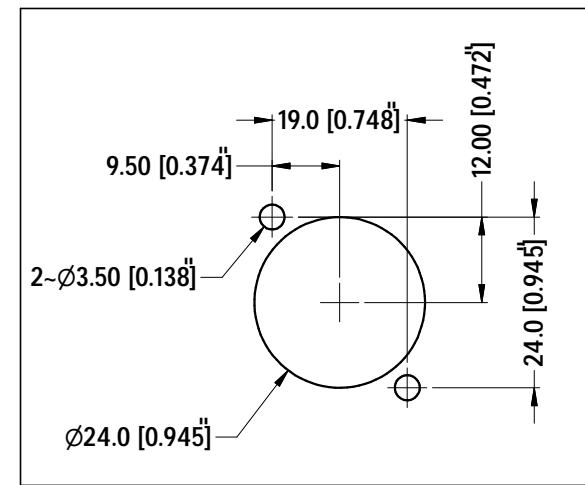

Part Number according to Shell Finish and Colour Insulator			
CAT P/No.	REF P/No.	SHELL FINISH	INSULATOR COLOUR
ACJD-BLK	55010329-000	NICKEL	BLACK
ACJD-RED	55010329-001	NICKEL	RED
ACJD-ORG	55010329-002	NICKEL	ORANGE
ACJD-YEL	55010329-003	NICKEL	YELLOW
ACJD-GRN	55010329-004	NICKEL	GREEN
ACJD-BLU	55010329-005	NICKEL	BLUE
ACJD-VIO	55010329-006	NICKEL	VIOLET
ACJD-GRY	55010329-007	NICKEL	GREY
ACJD-WHT	55010329-008	NICKEL	WHITE
ACJB-BLK	55010329-009	MATT BLACK	BLACK
ACJB-RED	55010329-010	MATT BLACK	RED
ACJB-ORG	55010329-011	MATT BLACK	ORANGE
ACJB-YEL	55010329-012	MATT BLACK	YELLOW
ACJB-GRN	55010329-013	MATT BLACK	GREEN
ACJB-BLU	55010329-014	MATT BLACK	BLUE
ACJB-VIO	55010329-015	MATT BLACK	VIOLET
ACJB-GRY	55010329-016	MATT BLACK	GREY
ACJB-WHT	55010329-017	MATT BLACK	WHITE

ISO VIEW

UNLESS OTHERWISE SPECIFIED TOLERANCE TO BE		THIS DOCUMENT IS THE PROPERTY OF AMPHENOL AUSTRALIA PTY. LTD.. NO PART THEREOF MAY BE REPRODUCED AND USED WITHOUT THE PRIOR WRITTEN CONSENT OF THE OWNER				1	UPDATE TO MODIFIED COMPONENTS ADD SHEET 2 OF 2 FOR CUSTOMER DRAWING	LV	23-11-05	8462	
LINEAR		ANGULAR		CAD FILE: 55010329000221	DRN: LV	DATE: 02-07-05	0				
X ± 0.5	X' ± 1	X'X' ± 30'		MATL: REFER TO COMPONENT	CKD: M.N.H	DATE: 04-05-06	FIRST ISSUE				
X.XX ± 0.05	X'X'X' ± 15'	BREAK ALL SHARP EDGES AND REMOVE ALL BURRS		FINISH: REFER TO COMPONENT	APP'D: P.M	DATE: 04-05-06	REV.				
DO NOT SCALE		DIMENSIONS IN MILLIMETRES		THIRD ANGLE PROJECTION	SCALE: 1:1 UOS	PART No: REFER TO TABLE	SIZE: A4	CHANGE DETAILS			
BY		DATE		CHG/No		TITLE: RCA & D-SHELL CONNECTOR CUSTOMER DWG		Amphenol Australia Pty Ltd, 2 Fiveways Blvd, Keilorborough, Vic.3172			
DRAWING NO.		SHEET		55010329-000-2		2 OF 2					