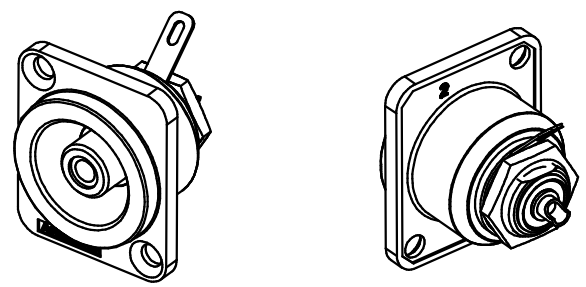

Part Number according to Shell Finish and Colour Insulator			
CAT P/No.	REF P/No.	SHELL FINISH	INSULATOR COLOUR
ACJD-BLK	55010329-000	NICKEL	BLACK
ACJD-RED	55010329-001	NICKEL	RED
ACJD-ORG	55010329-002	NICKEL	ORANGE
ACJD-YEL	55010329-003	NICKEL	YELLOW
ACJD-GRN	55010329-004	NICKEL	GREEN
ACJD-BLU	55010329-005	NICKEL	BLUE
ACJD-VIO	55010329-006	NICKEL	VIOLET
ACJD-GRY	55010329-007	NICKEL	GREY
ACJD-WHT	55010329-008	NICKEL	WHITE
ACJB-BLK	55010329-009	MATT BLACK	BLACK
ACJB-RED	55010329-010	MATT BLACK	RED
ACJB-ORG	55010329-011	MATT BLACK	ORANGE
ACJB-YEL	55010329-012	MATT BLACK	YELLOW
ACJB-GRN	55010329-013	MATT BLACK	GREEN
ACJB-BLU	55010329-014	MATT BLACK	BLUE
ACJB-VIO	55010329-015	MATT BLACK	VIOLET
ACJB-GRY	55010329-016	MATT BLACK	GREY
ACJB-WHT	55010329-017	MATT BLACK	WHITE

ISO VIEW

UNLESS OTHERWISE SPECIFIED TOLERANCE TO BE		THIS DOCUMENT IS THE PROPERTY OF AMPHENOL AUSTRALIA PTY. LTD.. NO PART THEREOF MAY BE REPRODUCED AND USED WITHOUT THE PRIOR WRITTEN CONSENT OF THE OWNER				1	UPDATE TO MODIFIED COMPONENTS ADD SHEET 2 OF 2 FOR CUSTOMER DRAWING	LV	23-11-05	8462	
LINEAR		ANGULAR		CAD FILE: 55010329000221	DRN: LV	DATE: 02-07-05	0				
X ± 0.5	X' ± 1	X'X' ± 30'		MATL: REFER TO COMPONENT	CKD: M.N.H	DATE: 04-05-06	FIRST ISSUE				
X.XX ± 0.05	X'X'X' ± 15'	BREAK ALL SHARP EDGES AND REMOVE ALL BURRS		FINISH: REFER TO COMPONENT	APP'D: P.M	DATE: 04-05-06	REV.				
DO NOT SCALE		DIMENSIONS IN MILLIMETRES		THIRD ANGLE PROJECTION	SCALE: 1:1 UOS	PART No: REFER TO TABLE	SIZE: A4	CHANGE DETAILS			
BY		DATE		CHG/No		TITLE: RCA & D-SHELL CONNECTOR CUSTOMER DWG		Amphenol Australia Pty Ltd, 2 Fiveways Blvd, Keilorborough, Vic.3172			
DRAWING NO.		SHEET		55010329-000-2		2 OF 2					