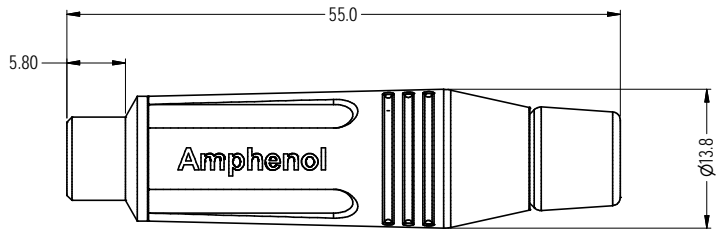

ISO VIEW

Part Numbers According to Backshell and Grommet Finish				
CATALOGUE P/No.	REFERENCE P/No.	BACKSHELL ASSEMBLY P/No.	SHELL FINISH	GROMMET FINISH
ACJR-SBK	55010300-000	53490001-331	NICKEL	BLACK
ACJR-BLK	55010300-001	53490001-431	BLACK	BLACK
ACJR-BRN	55010300-002	53490001-031	BROWN	BROWN
ACJR-RED	55010300-003	53490001-131	RED	RED
ACJR-YEL	55010300-004	53490001-231	YELLOW	YELLOW
ACJR-GRN	55010300-005	53490001-531	GREEN	GREEN
ACJR-BLU	55010300-006	53490001-631	BLUE	BLUE
ACJR-VIO	55010300-007	53490001-731	VIOLET	VIOLET
ACJR-GRY	55010300-008	53490001-831	GREY	GREY
ACJR-WHT	55010300-009	53490001-931	WHITE	WHITE
ACJR-SRD	55010300-010	53490001-332	NICKEL	RED
ACJR-SYL	55010300-011	53490001-333	NICKEL	YELLOW
ACJR-SGR	55010300-012	53490001-334	NICKEL	GREEN
ACJR-SBL	55010300-013	53490001-335	NICKEL	BLUE
ACJR-SWH	55010300-014	53490001-336	NICKEL	WHITE

Parts List				
ITEM	PART NUMBER	DWG No	DESCRIPTION	QTY
1	50310025-130	50310025-130-1	FEMALE RCA JACK INSERT ASSEMBLY	1
2	REFER TO TABLE	53490001-331-1	1/4" PHONE PLUG BACKSHELL ASSEMBLY	1
3	51270016-531	51270013-521-1	M-SERIES PLASTIC BIG TUBE	1

UNLESS OTHERWISE SPECIFIED TOLERANCE TO BE		THIS DOCUMENT IS THE PROPERTY OF AMPHENOL AUSTRALIA PTY. LTD. NO PART THEREOF MAY BE REPRODUCED AND USED WITHOUT THE PRIOR WRITTEN CONSENT OF THE OWNER		0	FIRST ISSUE	LV	03-06-04	---
LINEAR	ANGULAR	CAD FILE: 55010300000110	DSD: LV	DATE: 03-06-04	REV.	CHANGE DETAILS	BY	DATE
X ± 0.5	X' ± 1	MATL: REFER TO COMPONENTS	CKD: M.N.H	DATE: 07-09-05	TITLE: FEMALE RCA JACK ASSEMBLY		Amphenol Australia Pty Ltd, 2 Pines Blvd, Kingsburgh, VIC 3171	
XX ± 0.1	XX' ± 30'	DO NOT SCALE	FINISH: REFER TO TABLE	APP'D: P.M	DATE: 07-09-05	DRAWING NO.	SHEET	
BREAK ALL SHARP EDGES AND REMOVE ALL BURRS		DIMENSIONS IN MILLIMETRES		THIRD ANGLE PROJECTION	SCALE: 2:1 UOS	PART No: REFER TO TABLE	SIZE: A3	55010300-000-1
							1/1	1/1