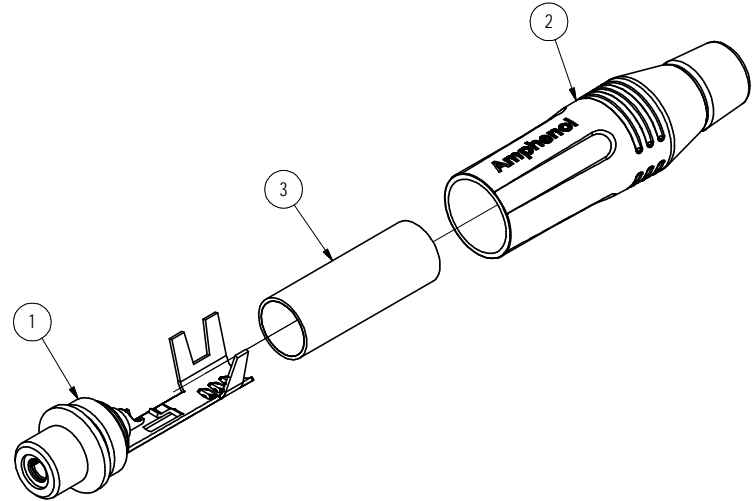

ISO VIEW

Part Numbers According to Backshell and Grommet Finish				
CATALOGUE P/No.	REFERENCE P/No.	BACKSHELL ASSEMBLY P/No.	SHELL FINISH	GROMMET FINISH
ACJR-SBK	55010300-000	53490001-331	NICKEL	BLACK
ACJR-BLK	55010300-001	53490001-431	BLACK	BLACK
ACJR-BRN	55010300-002	53490001-031	BROWN	BROWN
ACJR-RED	55010300-003	53490001-131	RED	RED
ACJR-YEL	55010300-004	53490001-231	YELLOW	YELLOW
ACJR-GRN	55010300-005	53490001-531	GREEN	GREEN
ACJR-BLU	55010300-006	53490001-631	BLUE	BLUE
ACJR-VIO	55010300-007	53490001-731	VIOLET	VIOLET
ACJR-GRY	55010300-008	53490001-831	GREY	GREY
ACJR-WHT	55010300-009	53490001-931	WHITE	WHITE
ACJR-SRD	55010300-010	53490001-332	NICKEL	RED
ACJR-SYL	55010300-011	53490001-333	NICKEL	YELLOW
ACJR-SGR	55010300-012	53490001-334	NICKEL	GREEN
ACJR-SBL	55010300-013	53490001-335	NICKEL	BLUE
ACJR-SWH	55010300-014	53490001-336	NICKEL	WHITE

Parts List				
ITEM	PART NUMBER	DWG No	DESCRIPTION	QTY
1	50310025-130	50310025-130-1	FEMALE RCA JACK INSERT ASSEMBLY	1
2	REFER TO TABLE	53490001-331-1	1/4" PHONE PLUG BACKSHELL ASSEMBLY	1
3	51270016-531	51270013-521-1	M-SERIES PLASTIC BIG TUBE	1

UNLESS OTHERWISE SPECIFIED TOLERANCE TO BE		THIS DOCUMENT IS THE PROPERTY OF AMPHENOL AUSTRALIA PTY. LTD. NO PART THEREOF MAY BE REPRODUCED AND USED WITHOUT THE PRIOR WRITTEN CONSENT OF THE OWNER		0	FIRST ISSUE	LV	03-06-04	---
LINEAR	ANGULAR	CAD FILE: 55010300000110	DSD: LV	DATE: 03-06-04	REV.	CHANGE DETAILS	BY	DATE
X ± 0.5	X' ± 1	MATL: REFER TO COMPONENTS	CKD: M.N.H	DATE: 07-09-05	TITLE: FEMALE RCA JACK ASSEMBLY		Amphenol Australia Pty Ltd, 2 Pines Blvd, Kingsburgh, VIC 3171	
XX ± 0.1	XX' ± 30'	DO NOT SCALE	FINISH: REFER TO TABLE	APP'D: P.M	DATE: 07-09-05	DRAWING NO.	SHEET	
BREAK ALL SHARP EDGES AND REMOVE ALL BURRS		DIMENSIONS IN MILLIMETRES		THIRD ANGLE PROJECTION	SCALE: 2:1 UOS	PART No: REFER TO TABLE	SIZE: A3	55010300-000-1
							1/1	1/1