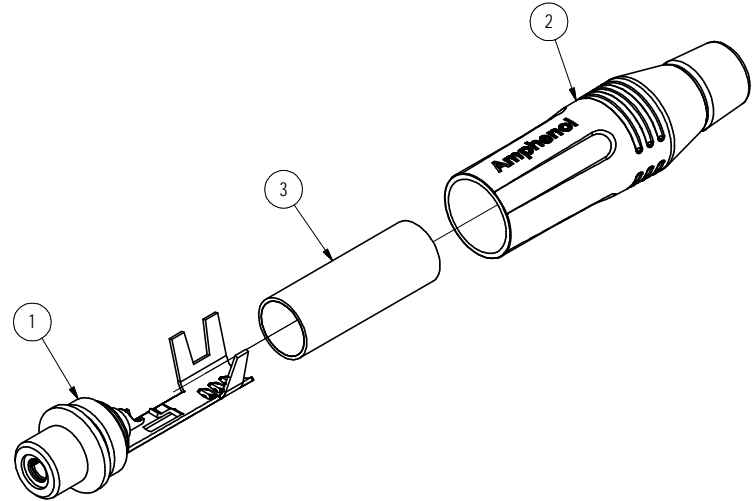

ISO VIEW

Part Numbers According to Backshell and Grommet Finish				
CATALOGUE P/No.	REFERENCE P/No.	BACKSHELL ASSEMBLY P/No.	SHELL FINISH	GROMMET FINISH
ACJR-SBK	55010300-000	53490001-331	NICKEL	BLACK
ACJR-BLK	55010300-001	53490001-431	BLACK	BLACK
ACJR-BRN	55010300-002	53490001-031	BROWN	BROWN
ACJR-RED	55010300-003	53490001-131	RED	RED
ACJR-YEL	55010300-004	53490001-231	YELLOW	YELLOW
ACJR-GRN	55010300-005	53490001-531	GREEN	GREEN
ACJR-BLU	55010300-006	53490001-631	BLUE	BLUE
ACJR-VIO	55010300-007	53490001-731	VIOLET	VIOLET
ACJR-GRY	55010300-008	53490001-831	GREY	GREY
ACJR-WHT	55010300-009	53490001-931	WHITE	WHITE
ACJR-SRD	55010300-010	53490001-332	NICKEL	RED
ACJR-SYL	55010300-011	53490001-333	NICKEL	YELLOW
ACJR-SGR	55010300-012	53490001-334	NICKEL	GREEN
ACJR-SBL	55010300-013	53490001-335	NICKEL	BLUE
ACJR-SWH	55010300-014	53490001-336	NICKEL	WHITE

Parts List				
ITEM	PART NUMBER	DWG No	DESCRIPTION	QTY
1	50310025-130	50310025-130-1	FEMALE RCA JACK INSERT ASSEMBLY	1
2	REFER TO TABLE	53490001-331-1	1/4" PHONE PLUG BACKSHELL ASSEMBLY	1
3	51270016-531	51270013-521-1	M-SERIES PLASTIC BIG TUBE	1

UNLESS OTHERWISE SPECIFIED TOLERANCE TO BE		THIS DOCUMENT IS THE PROPERTY OF AMPHENOL AUSTRALIA PTY. LTD. NO PART THEREOF MAY BE REPRODUCED AND USED WITHOUT THE PRIOR WRITTEN CONSENT OF THE OWNER			0	FIRST ISSUE	LV	03-06-04	---	
LINEAR	ANGULAR	CAD FILE: 55010300000110	DSD:	LV	DATE: 03-06-04	REV.	CHANGE DETAILS	BY	DATE	CHG/No
X ± 0.5	X ± 1	MATL: REFER TO COMPONENTS	CKD:	M.N.H	DATE: 07-09-05	TITLE: FEMALE RCA JACK ASSEMBLY		Amphenol Australia Pty Ltd, 1 Pines Blvd, Keysborough, VIC 3171		
XX ± 0.1	XX' ± 30'	DO NOT SCALE	FINISH: REFER TO TABLE	APP'D:	P.M	DATE: 07-09-05	DRAWING NO.	SHEET		
BREAK ALL SHARP EDGES AND REMOVE ALL BURRS		DIMENSIONS IN MILLIMETRES		THIRD ANGLE PROJECTION	SCALE: 2:1 UOS	PART No: REFER TO TABLE	SIZE: A3	55010300-000-1	1/1	