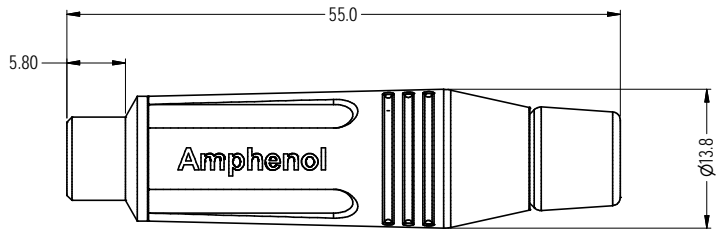

ISO VIEW

Part Numbers According to Backshell and Grommet Finish				
CATALOGUE P/No.	REFERENCE P/No.	BACKSHELL ASSEMBLY P/No.	SHELL FINISH	GROMMET FINISH
ACJR-SBK	55010300-000	53490001-331	NICKEL	BLACK
ACJR-BLK	55010300-001	53490001-431	BLACK	BLACK
ACJR-BRN	55010300-002	53490001-031	BROWN	BROWN
ACJR-RED	55010300-003	53490001-131	RED	RED
ACJR-YEL	55010300-004	53490001-231	YELLOW	YELLOW
ACJR-GRN	55010300-005	53490001-531	GREEN	GREEN
ACJR-BLU	55010300-006	53490001-631	BLUE	BLUE
ACJR-VIO	55010300-007	53490001-731	VIOLET	VIOLET
ACJR-GRY	55010300-008	53490001-831	GREY	GREY
ACJR-WHT	55010300-009	53490001-931	WHITE	WHITE
ACJR-SRD	55010300-010	53490001-332	NICKEL	RED
ACJR-SYL	55010300-011	53490001-333	NICKEL	YELLOW
ACJR-SGR	55010300-012	53490001-334	NICKEL	GREEN
ACJR-SBL	55010300-013	53490001-335	NICKEL	BLUE
ACJR-SWH	55010300-014	53490001-336	NICKEL	WHITE

Parts List				
ITEM	PART NUMBER	DWG No	DESCRIPTION	QTY
1	50310025-130	50310025-130-1	FEMALE RCA JACK INSERT ASSEMBLY	1
2	REFER TO TABLE	53490001-331-1	1/4" PHONE PLUG BACKSHELL ASSEMBLY	1
3	51270016-531	51270013-521-1	M-SERIES PLASTIC BIG TUBE	1

UNLESS OTHERWISE SPECIFIED TOLERANCE TO BE		THIS DOCUMENT IS THE PROPERTY OF AMPHENOL AUSTRALIA PTY. LTD. NO PART THEREOF MAY BE REPRODUCED AND USED WITHOUT THE PRIOR WRITTEN CONSENT OF THE OWNER			0	FIRST ISSUE	LV	03-06-04	---	
LINEAR	ANGULAR	CAD FILE: 55010300000110	DSD:	LV	DATE: 03-06-04	REV.	CHANGE DETAILS	BY	DATE	CHG/No
X ± 0.5	X ± 1	MATL: REFER TO COMPONENTS	CKD:	M.N.H	DATE: 07-09-05	TITLE: FEMALE RCA JACK ASSEMBLY		Amphenol Australia Pty Ltd, 1 Pines Blvd, Keysborough, VIC 3171		
XX ± 0.1	XX' ± 30'	DO NOT SCALE	FINISH: REFER TO TABLE	APP'D:	P.M	DATE: 07-09-05	DRAWING NO.	SHEET		
BREAK ALL SHARP EDGES AND REMOVE ALL BURRS		DIMENSIONS IN MILLIMETRES		THIRD ANGLE PROJECTION	SCALE: 2:1 UOS	PART No: REFER TO TABLE	SIZE: A3	55010300-000-1	1/1	