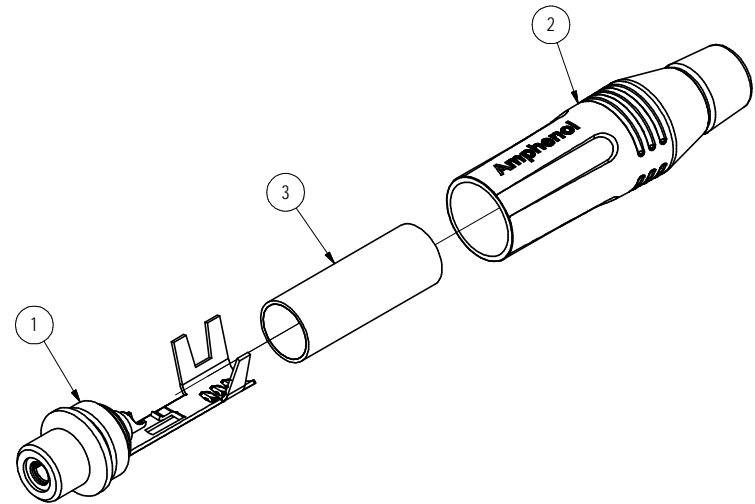

ISO VIEW

Part Numbers According to Backshell and Grommet Finish				
CATALOGUE P/No.	REFERENCE P/No.	BACKSHELL ASSEMBLY P/No.	SHELL FINISH	GROMMET FINISH
ACJR-SBK	55010300-000	53490001-331	NICKEL	BLACK
ACJR-BLK	55010300-001	53490001-431	BLACK	BLACK
ACJR-BRN	55010300-002	53490001-031	BROWN	BROWN
ACJR-RED	55010300-003	53490001-131	RED	RED
ACJR-YEL	55010300-004	53490001-231	YELLOW	YELLOW
ACJR-GRN	55010300-005	53490001-531	GREEN	GREEN
ACJR-BLU	55010300-006	53490001-631	BLUE	BLUE
ACJR-VIO	55010300-007	53490001-731	VIOLET	VIOLET
ACJR-GRY	55010300-008	53490001-831	GREY	GREY
ACJR-WHT	55010300-009	53490001-931	WHITE	WHITE
ACJR-SRD	55010300-010	53490001-332	NICKEL	RED
ACJR-SYL	55010300-011	53490001-333	NICKEL	YELLOW
ACJR-SGR	55010300-012	53490001-334	NICKEL	GREEN
ACJR-SBL	55010300-013	53490001-335	NICKEL	BLUE
ACJR-SWH	55010300-014	53490001-336	NICKEL	WHITE

Parts List				
ITEM	PART NUMBER	DWG No	DESCRIPTION	QTY
1	50310025-130	50310025-130-1	FEMALE RCA JACK INSERT ASSEMBLY	1
2	REFER TO TABLE	53490001-331-1	1/4" PHONE PLUG BACKSHELL ASSEMBLY	1
3	51270016-531	51270013-521-1	M-SERIES PLASTIC BIG TUBE	1

UNLESS OTHERWISE SPECIFIED TOLERANCE TO BE		THIS DOCUMENT IS THE PROPERTY OF AMPHENOL AUSTRALIA PTY. LTD. NO PART THEREOF MAY BE REPRODUCED AND USED WITHOUT THE PRIOR WRITTEN CONSENT OF THE OWNER			0	FIRST ISSUE	LV	03-06-04	---	
LINEAR	ANGULAR	CAD FILE: 55010300000110	DSD:	LV	DATE: 03-06-04	REV.	CHANGE DETAILS	BY	DATE	CHG/No
X ± 0.5	X' ± 1	MATL: REFER TO COMPONENTS	CKD:	M.N.H	DATE: 07-09-05	TITLE: FEMALE RCA JACK ASSEMBLY		Amphenol Australia Pty Ltd, 2 Pines Blvd, Kingsburgh, VIC 3171		
XX ± 0.1	XX' ± 30'	DO NOT SCALE	FINISH: REFER TO TABLE	APP'D:	P.M	DATE: 07-09-05	DRAWING NO.	SHEET		
BREAK ALL SHARP EDGES AND REMOVE ALL BURRS		DIMENSIONS IN MILLIMETRES		THIRD ANGLE PROJECTION	SCALE: 2:1 UOS	PART No: REFER TO TABLE	SIZE: A3	55010300-000-1	1/1	