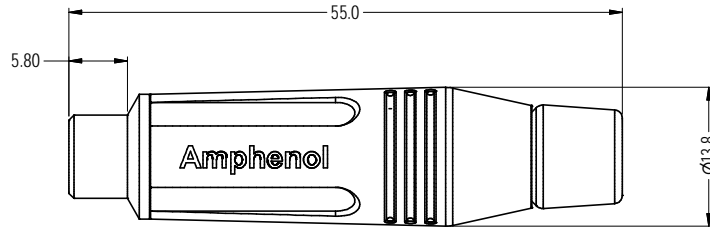

ISO VIEW

Part Numbers According to Backshell and Grommet Finish				
CATALOGUE P/No.	REFERENCE P/No.	BACKSHELL ASSEMBLY P/No.	SHELL FINISH	GROMMET FINISH
ACJR-SBK	55010300-000	53490001-331	NICKEL	BLACK
ACJR-BLK	55010300-001	53490001-431	BLACK	BLACK
ACJR-BRN	55010300-002	53490001-031	BROWN	BROWN
ACJR-RED	55010300-003	53490001-131	RED	RED
ACJR-YEL	55010300-004	53490001-231	YELLOW	YELLOW
ACJR-GRN	55010300-005	53490001-531	GREEN	GREEN
ACJR-BLU	55010300-006	53490001-631	BLUE	BLUE
ACJR-VIO	55010300-007	53490001-731	VIOLET	VIOLET
ACJR-GRY	55010300-008	53490001-831	GREY	GREY
ACJR-WHT	55010300-009	53490001-931	WHITE	WHITE
ACJR-SRD	55010300-010	53490001-332	NICKEL	RED
ACJR-SYL	55010300-011	53490001-333	NICKEL	YELLOW
ACJR-SGR	55010300-012	53490001-334	NICKEL	GREEN
ACJR-SBL	55010300-013	53490001-335	NICKEL	BLUE
ACJR-SWH	55010300-014	53490001-336	NICKEL	WHITE

Parts List				
ITEM	PART NUMBER	DWG No	DESCRIPTION	QTY
1	50310025-130	50310025-130-1	FEMALE RCA JACK INSERT ASSEMBLY	1
2	REFER TO TABLE	53490001-331-1	1/4" PHONE PLUG BACKSHELL ASSEMBLY	1
3	51270016-531	51270013-521-1	M-SERIES PLASTIC BIG TUBE	1

UNLESS OTHERWISE SPECIFIED TOLERANCE TO BE		THIS DOCUMENT IS THE PROPERTY OF AMPHENOL AUSTRALIA PTY. LTD. NO PART THEREOF MAY BE REPRODUCED AND USED WITHOUT THE PRIOR WRITTEN CONSENT OF THE OWNER			0	FIRST ISSUE	LV	03-06-04	---	
LINEAR	ANGULAR	CAD FILE: 55010300000110	DSD:	LV	DATE: 03-06-04	REV.	CHANGE DETAILS	BY	DATE	CHG/No
X ± 0.5	X' ± 1	MATL: REFER TO COMPONENTS	CKD:	M.N.H	DATE: 07-09-05	TITLE: FEMALE RCA JACK ASSEMBLY		Amphenol Australia Pty Ltd, 2 Pines Blvd, Kingsburgh, VIC 3171		
XX ± 0.1	XX' ± 30'	DO NOT SCALE	FINISH: REFER TO TABLE	APP'D:	P.M	DATE: 07-09-05	DRAWING NO.	SHEET		
BREAK ALL SHARP EDGES AND REMOVE ALL BURRS		DIMENSIONS IN MILLIMETRES		THIRD ANGLE PROJECTION	SCALE: 2:1 UOS	PART No: REFER TO TABLE	SIZE: A3	55010300-000-1	1/1	