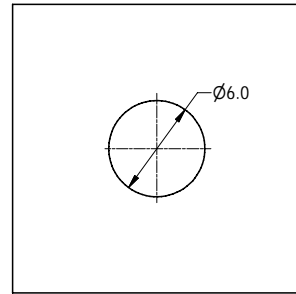

LEGEND  $\diamond$  = KEY PRODUCT CHARACTERISTICS

REVISION HISTORY				
REV	DESCRIPTION	DATE	BY	CHG/No
0	FIRST ISSUE	30/10/08	M.H	8798

PANEL CUTOUT

**PCB LAYOUT**  
(CONNECTOR SIDE)

PART NUMBER	ACJM-NV35-2	ACJM-NV35-2S	ACJS-NV35-3	ACJS-NV35-3S	ACJS-NV35-5
SCHEMATIC					

UNLESS OTHERWISE SPECIFIED TOLERANCE TO BE:		THIS DOCUMENT IS THE PROPERTY OF AMPHENOL AUSTRALIA PTY. LTD. NO PART THEREOF MAY BE REPRODUCED AND USED WITHOUT THE PRIOR WRITTEN CONSENT OF THE OWNER			<b>Amphenol</b> Amphenol Australia Pty. Ltd, 2 Fiveways Blvd, Keysborough, VIC 3173	
LINEAR	ANGULAR	MATERIAL: REFER TO COMPONENTS	DRN: B.Z	DATE: 25/04/08	TITLE: <b>3.5mm JACK VERTICAL CUSTOMER DRAWING</b>	
X ±0.5	X° ±1	BREAK ALL SHARP EDGES AND REMOVE ALL BURRS	CKD: M.H	DATE: 29/10/08	PART NO: <b>SEE CHART</b>	
XX ±0.1	XX° ±30°	DO NOT SCALE	APP'D: P.M	DATE: 29/10/08	DRAWING NO. <b>55010544-000-5</b>	
XXX ±0.05	XXX° ±15°	FINISH: REFER TO COMPONENTS	SCALE: 3:1	SIZE: A3	SHEET <b>1/5</b>	
DIMENSIONS IN MILLIMETRES		THIRD ANGLE PROJECTION		CAD FILE: 55010544000110		