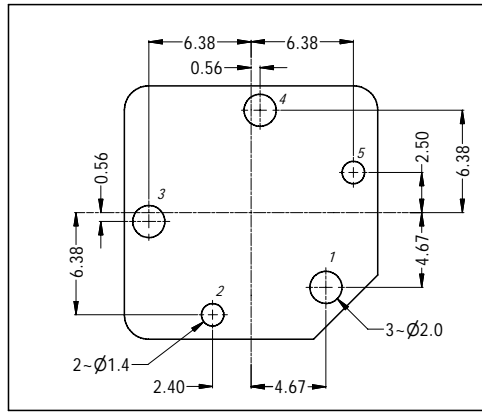

LEGEND  $\diamond$  = KEY PRODUCT CHARACTERISTICS

REVISION HISTORY				
REV	DESCRIPTION	DATE	BY	CHG/No
0	FIRST ISSUE	30/10/08	M.H	8798

PANEL CUTOUT

**PCB LAYOUT**  
(CONNECTOR SIDE)

PART NUMBER	ACJM-NV35-2	ACJM-NV35-2S	ACJS-NV35-3	ACJS-NV35-3S	ACJS-NV35-5
SCHEMATIC					

UNLESS OTHERWISE SPECIFIED TOLERANCE TO BE:		THIS DOCUMENT IS THE PROPERTY OF AMPHENOL AUSTRALIA PTY. LTD. NO PART THEREOF MAY BE REPRODUCED AND USED WITHOUT THE PRIOR WRITTEN CONSENT OF THE OWNER			<b>Amphenol</b> Amphenol Australia Pty. Ltd, 2 Fiveways Blvd, Keysborough, VIC 3173	
LINEAR	ANGULAR	MATERIAL: REFER TO COMPONENTS	DRN: B.Z	DATE: 25/04/08	TITLE: <b>3.5mm JACK VERTICAL CUSTOMER DRAWING</b>	
X ±0.5	X° ±1	BREAK ALL SHARP EDGES AND REMOVE ALL BURRS	CKD: M.H	DATE: 29/10/08	PART NO: <b>SEE CHART</b>	
XX ±0.1	XX° ±30°	DO NOT SCALE	APP'D: P.M	DATE: 29/10/08	DRAWING NO. <b>55010544-000-5</b>	
XXX ±0.05	XXX° ±15°	FINISH: REFER TO COMPONENTS	SCALE: 3:1	SIZE: A3	SHEET <b>1/5</b>	
DIMENSIONS IN MILLIMETRES		THIRD ANGLE PROJECTION		CAD FILE: 55010544000110		