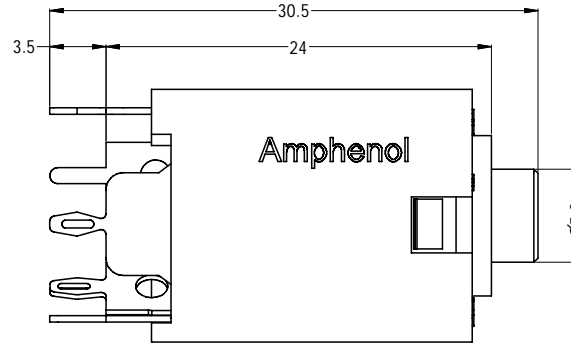

LEGEND  $\diamond$  = KEY PRODUCT CHARACTERISTICS

REVISION HISTORY				
REV	DESCRIPTION	DATE	BY	CHG/No
0	FIRST ISSUE	30/10/08	M.H	8798

PANEL CUTOUT

**PCB LAYOUT**  
(CONNECTOR SIDE)

PART NUMBER	ACJM-NV35-2	ACJM-NV35-2S	ACJS-NV35-3	ACJS-NV35-3S	ACJS-NV35-5
SCHEMATIC					

UNLESS OTHERWISE SPECIFIED TOLERANCE TO BE:		THIS DOCUMENT IS THE PROPERTY OF AMPHENOL AUSTRALIA PTY. LTD. NO PART THEREOF MAY BE REPRODUCED AND USED WITHOUT THE PRIOR WRITTEN CONSENT OF THE OWNER			<b>Amphenol</b> Amphenol Australia Pty. Ltd, 2 Fiveways Blvd, Keysborough, VIC 3173	
LINEAR	ANGULAR	MATERIAL: REFER TO COMPONENTS	DRN: B.Z	DATE: 25/04/08	TITLE: <b>3.5mm JACK VERTICAL CUSTOMER DRAWING</b>	
X ±0.5	X° ±1	BREAK ALL SHARP EDGES AND REMOVE ALL BURRS	CKD: M.H	DATE: 29/10/08	PART NO: <b>SEE CHART</b>	
XX ±0.1	XX° ±30°	DO NOT SCALE	APP'D: P.M	DATE: 29/10/08	DRAWING NO. <b>55010544-000-5</b>	
XXX ±0.05	XXX° ±15°	FINISH: REFER TO COMPONENTS	SCALE: 3:1	SIZE: A3	SHEET <b>1/5</b>	
DIMENSIONS IN MILLIMETRES		THIRD ANGLE PROJECTION		CAD FILE: 55010544000110		