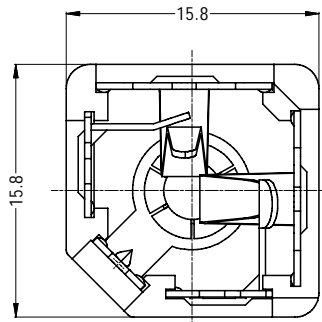

LEGEND  $\diamond$  = KEY PRODUCT CHARACTERISTICS

REVISION HISTORY				
REV	DESCRIPTION	DATE	BY	CHG/No
0	FIRST ISSUE	30/10/08	M.H	8798

PANEL CUTOUT

**PCB LAYOUT**  
(CONNECTOR SIDE)

PART NUMBER	ACJM-NV35-2	ACJM-NV35-2S	ACJS-NV35-3	ACJS-NV35-3S	ACJS-NV35-5
SCHEMATIC					

UNLESS OTHERWISE SPECIFIED TOLERANCE TO BE:		THIS DOCUMENT IS THE PROPERTY OF AMPHENOL AUSTRALIA PTY. LTD. NO PART THEREOF MAY BE REPRODUCED AND USED WITHOUT THE PRIOR WRITTEN CONSENT OF THE OWNER			<b>Amphenol</b> Amphenol Australia Pty. Ltd, 2 Fiveways Blvd, Keysborough, VIC 3173	
LINEAR	ANGULAR	MATERIAL: REFER TO COMPONENTS	DRN: B.Z	DATE: 25/04/08	TITLE: <b>3.5mm JACK VERTICAL CUSTOMER DRAWING</b>	
X ±0.5	X° ±1	BREAK ALL SHARP EDGES AND REMOVE ALL BURRS	CKD: M.H	DATE: 29/10/08	PART NO: <b>SEE CHART</b>	
XX ±0.1	XX° ±30°	DO NOT SCALE	APP'D: P.M	DATE: 29/10/08	DRAWING NO. <b>55010544-000-5</b>	
XXX ±0.05	XXX° ±15°	FINISH: REFER TO COMPONENTS	SCALE: 3:1	SIZE: A3	SHEET <b>1/5</b>	
DIMENSIONS IN MILLIMETRES		THIRD ANGLE PROJECTION		CAD FILE: 55010544000110		