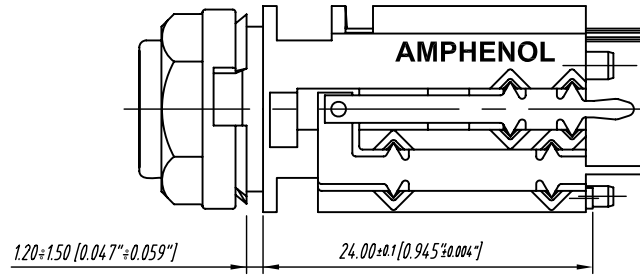

LEGEND ◆ = KEY PRODUCT CHARACTERISTICS

REVISION HISTORY				
REV	REVISION HISTORY	DATE	BY	CHG No
0	FIRST ISSUED	29/01/09	M.H	8798
1	UPDATED P/N TO ACJM	11/09/12	M.H	9154

PANEL CUT OUT
REAR SIDE

PCB-LAYOUT
COMPONENT SIDE
TOLERANCE: ±0.05mm [0.002\"/>

PART No.	ACJM-PVB-2	ACJM-PVB-2S	ACJS-PVB-3	ACJS-PVB-3S	ACJS-PVB-5	ACJS-PVB-6
SCHEMATIC						

UNLESS OTHERWISE SPECIFIED TOLERANCE TO BE		THIS DOCUMENT IS THE PROPERTY OF AMPHENOL AUSTRALIA PTY. LTD. NO PART THEREOF MAY BE REPRODUCED AND USED WITHOUT THE PRIOR WRITTEN CONSENT OF THE OWNER			Amphenol Amphenol Australia Pty Ltd 2 Fiveways Blvd Keysborough VIC 3171	
LINEAR	ANGULAR	MATL:	DRN:	DATE:	TITLE:	PART No:
X ± 0.50	X° ± 1°	REFER TO COMPONENTS	A.O	18/11/08	ACJS-PVB	SEE SCHEMATIC
X.X ± 0.25	X°X' ± 30'		CKD:	DATE:	VERTICAL JACK	
X.XX ± 0.10	X°X'X" ± 15'		APP'D:	DATE:	CUSTOMER DRAWING	DRAWING NO.
BREAK ALL SHARP EDGES AND REMOVE ALL BURRS		FINISH: REFER TO COMPONENTS	P.M	11/09/12		SHEET
DO NOT SCALE			SCALE:	1:1	CAD FILE: 55010547000111	55010547-000-1
DIMENSIONS IN MILLIMETRES		THIRD ANGLE PROJECTION	SIZE:	A4		1 OF 1