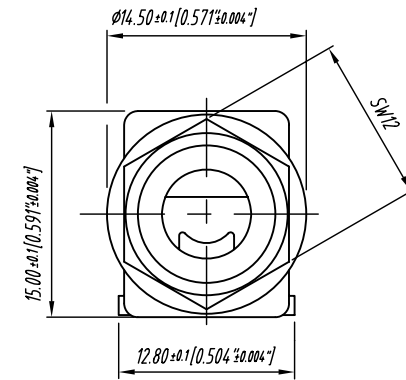

LEGEND ◆ = KEY PRODUCT CHARACTERISTICS

REVISION HISTORY				
REV	REVISION HISTORY	DATE	BY	CHG No
0	FIRST ISSUED	29/01/09	M.H	8798
1	UPDATED P/N TO ACJM	11/09/12	M.H	9154

PANEL CUT OUT
REAR SIDE

PCB-LAYOUT
COMPONENT SIDE
TOLERANCE: ±0.05mm [0.002\"/>

PART No.	ACJM-PVB-2	ACJM-PVB-2S	ACJS-PVB-3	ACJS-PVB-3S	ACJS-PVB-5	ACJS-PVB-6
SCHEMATIC						

UNLESS OTHERWISE SPECIFIED TOLERANCE TO BE		THIS DOCUMENT IS THE PROPERTY OF AMPHENOL AUSTRALIA PTY. LTD. NO PART THEREOF MAY BE REPRODUCED AND USED WITHOUT THE PRIOR WRITTEN CONSENT OF THE OWNER			Amphenol Amphenol Australia Pty Ltd 2 Fiveways Blvd Keysborough VIC 3171	
LINEAR	ANGULAR	MATL:	DRN:	DATE:	TITLE:	PART No:
X ± 0.50	X° ± 1°	REFER TO COMPONENTS	A.O	18/11/08	ACJS-PVB	SEE SCHEMATIC
X.X ± 0.25	X°X' ± 30'		CKD:	DATE:	VERTICAL JACK	
X.XX ± 0.10	X°X'X" ± 15'		APP'D:	DATE:	CUSTOMER DRAWING	DRAWING NO.
BREAK ALL SHARP EDGES AND REMOVE ALL BURRS		FINISH: REFER TO COMPONENTS	P.M	11/09/12		SHEET
DO NOT SCALE			SCALE:	1:1	CAD FILE: 55010547000111	55010547-000-1
DIMENSIONS IN MILLIMETRES		THIRD ANGLE PROJECTION	SIZE:	A4		1 OF 1