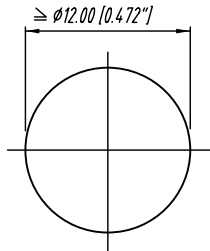

LEGEND ◆ = KEY PRODUCT CHARACTERISTICS

REVISION HISTORY				
REV	REVISION HISTORY	DATE	BY	CHG No
0	FIRST ISSUED	29/01/09	M.H	8798
1	UPDATED P/N TO ACJM	11/09/12	M.H	9154

PANEL CUT OUT
REAR SIDE

PCB-LAYOUT
COMPONENT SIDE
TOLERANCE: ±0.05mm [0.002\"/>

PART No.	ACJM-PVB-2	ACJM-PVB-2S	ACJS-PVB-3	ACJS-PVB-3S	ACJS-PVB-5	ACJS-PVB-6
SCHEMATIC						

UNLESS OTHERWISE SPECIFIED TOLERANCE TO BE		THIS DOCUMENT IS THE PROPERTY OF AMPHENOL AUSTRALIA PTY. LTD. NO PART THEREOF MAY BE REPRODUCED AND USED WITHOUT THE PRIOR WRITTEN CONSENT OF THE OWNER			Amphenol Amphenol Australia Pty Ltd 2 Fiveways Blvd Keysborough VIC 3171	
LINEAR	ANGULAR	MATL:	DRN:	DATE:	TITLE:	PART No:
X ± 0.50	X° ± 1°	REFER TO COMPONENTS	A.O	18/11/08	ACJS-PVB	SEE SCHEMATIC
X.X ± 0.25	X°X' ± 30'		CKD:	DATE:	VERTICAL JACK	
X.XX ± 0.10	X°X'X" ± 15'		APP'D:	DATE:	CUSTOMER DRAWING	DRAWING NO.
BREAK ALL SHARP EDGES AND REMOVE ALL BURRS		FINISH: REFER TO COMPONENTS	P.M	11/09/12		SHEET
DO NOT SCALE			SCALE:	1:1	CAD FILE: 55010547000111	55010547-000-1
DIMENSIONS IN MILLIMETRES		THIRD ANGLE PROJECTION	SIZE:	A4		1 OF 1