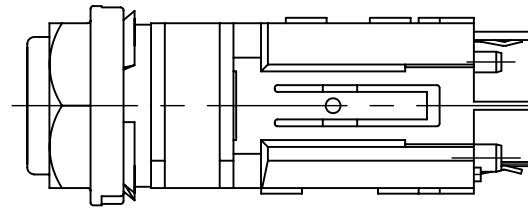

LEGEND ◆ = KEY PRODUCT CHARACTERISTICS

REVISION HISTORY				
REV	REVISION HISTORY	DATE	BY	CHG No
0	FIRST ISSUED	29/01/09	M.H	8798
1	UPDATED P/N TO ACJM	11/09/12	M.H	9154

PANEL CUT OUT
REAR SIDE

PCB-LAYOUT
COMPONENT SIDE
TOLERANCE: ±0.05mm [0.002\"/>

PART No.	ACJM-PVB-2	ACJM-PVB-2S	ACJS-PVB-3	ACJS-PVB-3S	ACJS-PVB-5	ACJS-PVB-6
SCHEMATIC						

UNLESS OTHERWISE SPECIFIED TOLERANCE TO BE		THIS DOCUMENT IS THE PROPERTY OF AMPHENOL AUSTRALIA PTY. LTD. NO PART THEREOF MAY BE REPRODUCED AND USED WITHOUT THE PRIOR WRITTEN CONSENT OF THE OWNER			Amphenol Amphenol Australia Pty Ltd 2 Fiveways Blvd Keysborough VIC 3171	
LINEAR	ANGULAR	MATL:	DRN:	DATE:	TITLE:	PART No:
X ± 0.50	X° ± 1°	REFER TO COMPONENTS	A.O	18/11/08	ACJS-PVB	SEE SCHEMATIC
X.X ± 0.25	X°X' ± 30'		CKD:	DATE:	VERTICAL JACK	
X.XX ± 0.10	X°X'X" ± 15'		APP'D:	DATE:	CUSTOMER DRAWING	DRAWING NO.
BREAK ALL SHARP EDGES AND REMOVE ALL BURRS		FINISH: REFER TO COMPONENTS	P.M	11/09/12		SHEET
DO NOT SCALE			SCALE:	1:1	CAD FILE: 55010547000111	55010547-000-1
DIMENSIONS IN MILLIMETRES		THIRD ANGLE PROJECTION	SIZE:	A4		1 OF 1