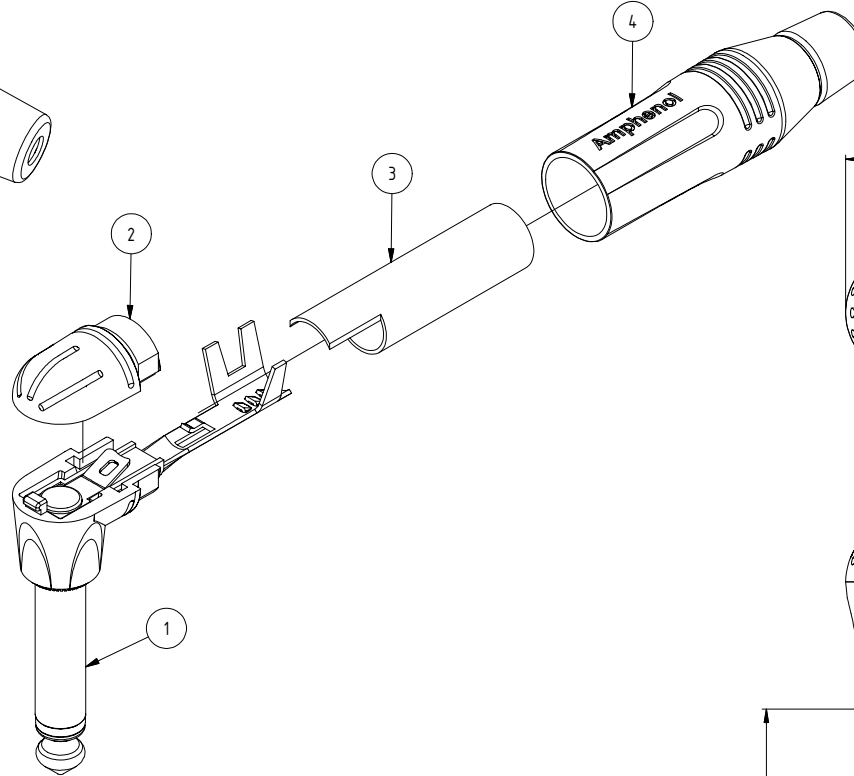

ISO VIEW

Mono Connector Assembly - Parts List				
ITEM	PART NUMBER	DWG No	DESCRIPTION	QTY
1	50310028-*30	50310028-130-1	RA-MONO PLUG INSERT CONTACT ASSEMBLY	1
2	50300105-*21	50300105-121-1	RA-TOP CAP	1
3	51270031-521	51270031-521-1	RA-BIG TUBE PVC INSULATOR	1
4	53490001-*31	53490001-331-1	M-SERIES BACKSHELL ASSEMBLY	1

Part Number according to Shell and Contact Finish			
CATALOGUE P/No.	REFERENCE P/No.	SHELL FINISH	CONTACT FINISH
ACPM-RN	55010303-000	NICKEL	NICKEL TIP AND SLEEVE
ACPM-RN-AU	55010303-001	NICKEL	GOLD TIP AND SLEEVE
ACPM-RB	55010303-002	BLACK	NICKEL TIP AND SLEEVE
ACPM-RB-AU	55010303-003	BLACK	GOLD TIP AND SLEEVE

UNLESS OTHERWISE SPECIFIED TOLERANCE TO BE		THIS DOCUMENT IS THE PROPERTY OF AMPHENOL AUSTRALIA PTY LTD. NO PART THEREOF MAY BE REPRODUCED AND USED WITHOUT THE PRIOR WRITTEN CONSENT OF THE OWNER				1 UPDATE ASSEMBLY TO COMPLY WITH MODIFIED COMPONENTS		L.V	10-05-05	8374
LINEAR		ANGULAR		CAD FILE: 55010303000111		0 FIRST ISSUE		L.V	26-08-04	----
X ± 0.5		X ± 1		DSD: L.V		REV.		BY		DATE
XX ± 0.1		XX' ± 30'		DATE: 26-08-04		CHANGE DETAILS		DATE		CHG/No
XXX ± 0.05		XXX' ± 15'		MATERIAL: REFER TO COMPONENTS		DATE: 17-06-05		DATE		CHG/No
DO NOT SCALE		FINISH: SEE TABLE		APP'D: P.M		DATE: 29-06-05		DATE		CHG/No
DIMENSIONS IN MILLIMETRES		THIRD ANGLE PROJECTION		SCALE: 2:1 UOS		PART No: REFER TO TABLE		SIZE: A3		SHEET
						TITLE: 1/4" PHONE PLUG RA - MONO CONNECTOR ASSY		DRAWING NO. 55010303-000-1		1/1