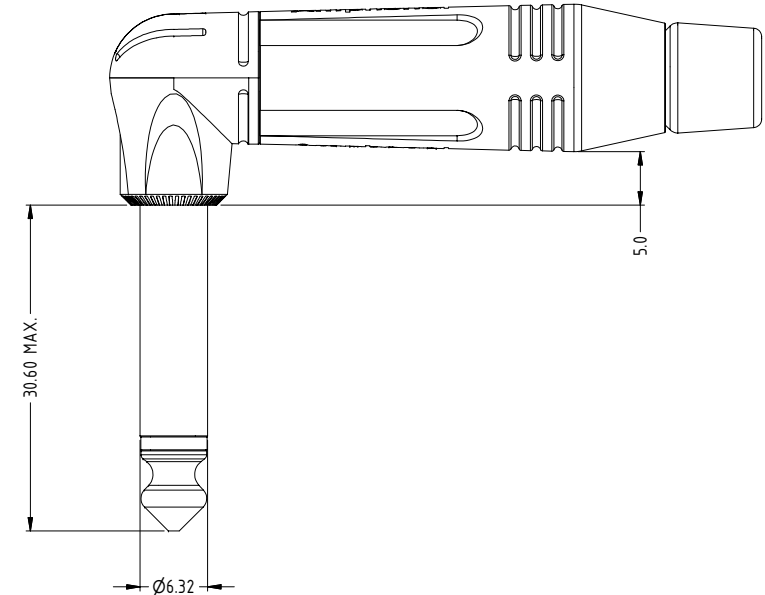

ISO VIEW

Mono Connector Assembly - Parts List				
ITEM	PART NUMBER	DWG No	DESCRIPTION	QTY
1	50310028-*30	50310028-130-1	RA-MONO PLUG INSERT CONTACT ASSEMBLY	1
2	50300105-*21	50300105-121-1	RA-TOP CAP	1
3	51270031-521	51270031-521-1	RA-BIG TUBE PVC INSULATOR	1
4	53490001-*31	53490001-331-1	M-SERIES BACKSHELL ASSEMBLY	1

Part Number according to Shell and Contact Finish			
CATALOGUE P/No.	REFERENCE P/No.	SHELL FINISH	CONTACT FINISH
ACPM-RN	55010303-000	NICKEL	NICKEL TIP AND SLEEVE
ACPM-RN-AU	55010303-001	NICKEL	GOLD TIP AND SLEEVE
ACPM-RB	55010303-002	BLACK	NICKEL TIP AND SLEEVE
ACPM-RB-AU	55010303-003	BLACK	GOLD TIP AND SLEEVE

UNLESS OTHERWISE SPECIFIED TOLERANCE TO BE		THIS DOCUMENT IS THE PROPERTY OF AMPHENOL AUSTRALIA PTY LTD. NO PART THEREOF MAY BE REPRODUCED AND USED WITHOUT THE PRIOR WRITTEN CONSENT OF THE OWNER				1 UPDATE ASSEMBLY TO COMPLY WITH MODIFIED COMPONENTS		L.V	10-05-05	8374
LINEAR		ANGULAR		CAD FILE: 55010303000111		0 FIRST ISSUE		L.V	26-08-04	----
X ± 0.5		X ± 1		DSD: L.V		REV.		BY		DATE
XX ± 0.1		XX' ± 30'		DATE: 26-08-04		CHANGE DETAILS		DATE		CHG/No
XXX ± 0.05		XXX' ± 15'		MATERIAL: REFER TO COMPONENTS		DATE: 17-06-05		DATE		CHG/No
DO NOT SCALE		FINISH: SEE TABLE		APP'D: P.M		DATE: 29-06-05		DATE		CHG/No
DIMENSIONS IN MILLIMETRES		THIRD ANGLE PROJECTION		SCALE: 2:1 UOS		PART No: REFER TO TABLE		SIZE: A3		SHEET
						TITLE: 1/4" PHONE PLUG RA - MONO CONNECTOR ASSY		DRAWING NO. 55010303-000-1		1/1