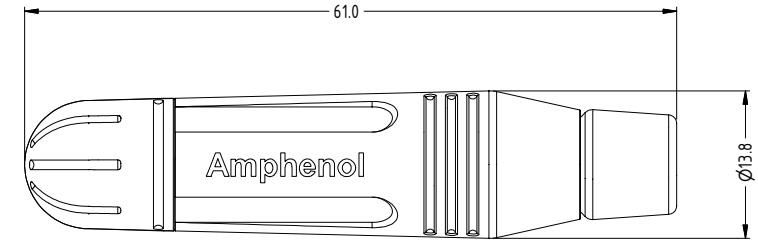

ISO VIEW

Mono Connector Assembly - Parts List				
ITEM	PART NUMBER	DWG No	DESCRIPTION	QTY
1	50310028-*30	50310028-130-1	RA-MONO PLUG INSERT CONTACT ASSEMBLY	1
2	50300105-*21	50300105-121-1	RA-TOP CAP	1
3	51270031-521	51270031-521-1	RA-BIG TUBE PVC INSULATOR	1
4	53490001-*31	53490001-331-1	M-SERIES BACKSHELL ASSEMBLY	1

UNLESS OTHERWISE SPECIFIED TOLERANCE TO BE		THIS DOCUMENT IS THE PROPERTY OF AMPHENOL AUSTRALIA PTY LTD. NO PART THEREOF MAY BE REPRODUCED AND USED WITHOUT THE PRIOR WRITTEN CONSENT OF THE OWNER				1 UPDATE ASSEMBLY TO COMPLY WITH MODIFIED COMPONENTS		L.V	10-05-05	8374
LINEAR		ANGULAR		CAD FILE: 55010303000111		0 FIRST ISSUE		L.V	26-08-04	----
X ± 0.5		X ± 1		DSD: L.V		REV.		BY		DATE
XX ± 0.1		XX' ± 30'		DATE: 26-08-04		CHANGE DETAILS		DATE		CHG/No
XXX ± 0.05		XXX' ± 15'		MATERIAL: REFER TO COMPONENTS		DATE: 17-06-05		DATE		CHG/No
DO NOT SCALE		FINISH: SEE TABLE		APP'D: P.M		DATE: 29-06-05		DATE		CHG/No
DIMENSIONS IN MILLIMETRES		THIRD ANGLE PROJECTION		SCALE: 2:1 UOS		PART No: REFER TO TABLE		SIZE: A3		SHEET
						TITLE: 1/4" PHONE PLUG RA - MONO CONNECTOR ASSY		DRAWING NO. 55010303-000-1		1/1