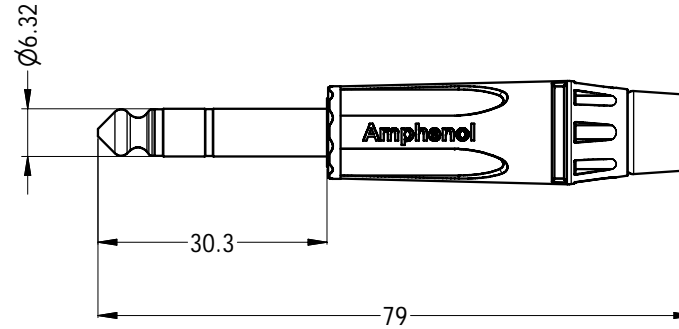

LEGEND  = KEY PRODUCT CHARACTERISTICS

REVISION HISTORY

REV	DESCRIPTION	DATE	BY	ECN
0	FIRST ISSUE	10/12/2010	M.H	8983

ISO VIEW

EXPLORED VIEW

NOTE: SUITABLE FOR 8mm OD CABLE

ITEM	PART NUMBER	DESCRIPTION	QTY
3	51270016-521	INSULATE PVC TUBE CLEAR	1
2	50310042-330/130	STEREO INSERT ASSEMBLY NICKEL/GOLD	1
1	53490006-331/431	DIECAST SHELL NICKEL/BLACK FINISH	1

UNLESS OTHERWISE SPECIFIED TOLERANCE TO BE		THIS DOCUMENT IS THE PROPERTY OF AMPHENOL AUSTRALIA PTY. LTD. NO PART THEREOF MAY BE REPRODUCED AND USED WITHOUT THE PRIOR WRITTEN CONSENT OF THE OWNER				<b>Amphenol</b> Amphenol Australia Pty.Ltd, 2 Fiveways Blvd, Keysborough, VIC 3173									
<table border="1"> <thead> <tr> <th>LINEAR</th> <th>ANGULAR</th> </tr> </thead> <tbody> <tr> <td>X ± 0.5</td> <td>X' ± 1</td> </tr> <tr> <td>X.X ± 0.25</td> <td>X.X' ± 30'</td> </tr> <tr> <td>X.XX ± 0.1</td> <td>X.XX' ± 15'</td> </tr> </tbody> </table>		LINEAR	ANGULAR	X ± 0.5	X' ± 1	X.X ± 0.25	X.X' ± 30'	X.XX ± 0.1	X.XX' ± 15'	MATERIAL: SEE PARTS LIST & TABLE		DRN: T.Z	DATE: 10-12-10	TITLE: 1/4" STEREO PHONE PLUG M-SERIES II CUSTOMER DRAWING	
LINEAR	ANGULAR														
X ± 0.5	X' ± 1														
X.X ± 0.25	X.X' ± 30'														
X.XX ± 0.1	X.XX' ± 15'														
BREAK ALL SHARP EDGES AND REMOVE ALL BURRS		FINISH: SEE TABLE		CKD: M.H	DATE: 10-12-10	PART No: SEE TABLE									
DO NOT SCALE		DIMENSIONS IN MILLIMETRES		APP'D: P.M	DATE: 10-12-10	DRAWING NO. 55010733-000-1									
				SCALE: 2:1	SIZE: A4	SHEET 1/2									
				CAD FILE: 55010733000120											