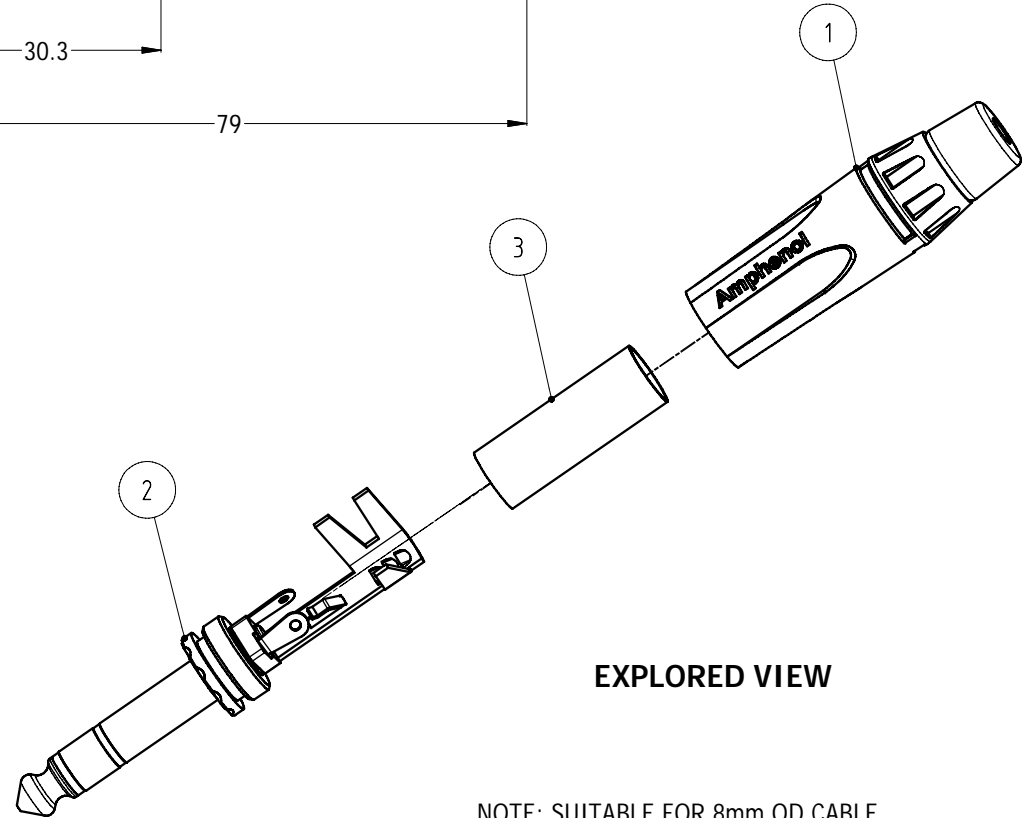

LEGEND  = KEY PRODUCT CHARACTERISTICS

REVISION HISTORY

REV	DESCRIPTION	DATE	BY	ECN
0	FIRST ISSUE	10/12/2010	M.H	8983

ISO VIEW

EXPLORED VIEW

NOTE: SUITABLE FOR 8mm OD CABLE

ITEM	PART NUMBER	DESCRIPTION	QTY
3	51270016-521	INSULATE PVC TUBE CLEAR	1
2	50310042-330/130	STEREO INSERT ASSEMBLY NICKEL/GOLD	1
1	53490006-331/431	DIECAST SHELL NICKEL/BLACK FINISH	1

Parts List

PART NUMBER		
PART NUMBER	SHELL FINISH	CONTACT FINISH
ACPS-KN	NICKEL	NICKEL RING, SLEEVE & TIP
ACPS-KN-AU	NICKEL	GOLD RING, SLEEVE & TIP
ACPS-KB	BLACK	NICKEL RING, SLEEVE & TIP
ACPS-KB-AU	BLACK	GOLD RING, SLEEVE & TIP

UNLESS OTHERWISE SPECIFIED TOLERANCE TO BE		THIS DOCUMENT IS THE PROPERTY OF AMPHENOL AUSTRALIA PTY. LTD. NO PART THEREOF MAY BE REPRODUCED AND USED WITHOUT THE PRIOR WRITTEN CONSENT OF THE OWNER				<b>Amphenol</b> Amphenol Australia Pty.Ltd, 2 Fiveways Blvd, Keysborough, VIC 3173									
<table border="1"> <thead> <tr> <th>LINEAR</th> <th>ANGULAR</th> </tr> </thead> <tbody> <tr> <td>X ± 0.5</td> <td>X' ± 1</td> </tr> <tr> <td>X.X ± 0.25</td> <td>X.X' ± 30'</td> </tr> <tr> <td>X.XX ± 0.1</td> <td>X.XX' ± 15'</td> </tr> </tbody> </table>		LINEAR	ANGULAR	X ± 0.5	X' ± 1	X.X ± 0.25	X.X' ± 30'	X.XX ± 0.1	X.XX' ± 15'	MATERIAL: SEE PARTS LIST & TABLE		DRN: T.Z	DATE: 10-12-10	TITLE: 1/4" STEREO PHONE PLUG M-SERIES II CUSTOMER DRAWING	
LINEAR	ANGULAR														
X ± 0.5	X' ± 1														
X.X ± 0.25	X.X' ± 30'														
X.XX ± 0.1	X.XX' ± 15'														
BREAK ALL SHARP EDGES AND REMOVE ALL BURRS		FINISH: SEE TABLE		CKD: M.H	DATE: 10-12-10	PART No: SEE TABLE									
DO NOT SCALE		DIMENSIONS IN MILLIMETRES		APP'D: P.M	DATE: 10-12-10	DRAWING NO. 55010733-000-1									
				SCALE: 2:1	SIZE: A4	SHEET 1/2									
				CAD FILE: 55010733000120											