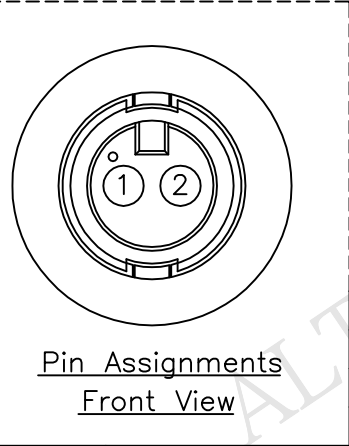

REV.	ECN NO.	DATE	SIGN	DESCRIPTION
B	LEN15B0123~126	2015/11/04	Vicky	Update Logo, View & Note

AD-02BFFM-LR6AXX
 XX:01~99Meters
 01:01Meter
 02:02Meters
 :
 :
 99:99Meters
 Cable Length(L):01~99Meters

Red	紅	2
Black	黑	1
Wire Color	Conn.	
Pin Out		

- Note:
- * @@ Important Dimension To Check.
 - * Waterproof Rate: IP66
 - * Housing: Nylon+GF, Black
 - * Female Pin: Copper Alloy, Gold Plated
 - * Cable: UL2464 24AWG*2C+Drain+Al/My, Black, PVC Jacket, UV Resistant, OD=4.2mm
 - * Cable Length Tolerance: 01M:±40mm
 02M~05M:±60mm
 06M~10M:±100mm
 11M~30M:±200mm
 31M~99M:±500mm

UNIT:mm	
TOLERANCE	±0.5 mm

TITLE	Mini Cable Lock 2Pin F Conn F Pin		
SCALE	Free	SHEET	1 OF 1
REV.	B	SIZE	A4
@@ :Inspection Item			

Amphenol LTW
 安費諾亮泰企業股份有限公司

ITEM NO	
DWG NO	AD-02BFFM-LR6AXX
CUSTOMER	ALTW