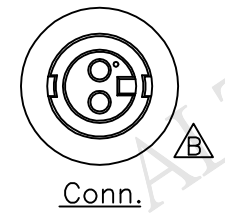

REV.	ECN NO.	DATE	SIGN	DESCRIPTION
B	LEN15B0123~126	2015/11/04	Vicky	Update Logo, View & Note

AD-02BFFM-LR6AXX
 XX:01~99Meters
 01:01Meter
 02:02Meters
 :
 :
 99:99Meters
 Cable Length(L):01~99Meters

Red	紅	2
Black	黑	1
Wire Color	Conn.	
Pin Out		

- Note:
- * @@ Important Dimension To Check.
 - * Waterproof Rate: IP66
 - * Housing: Nylon+GF, Black
 - * Female Pin: Copper Alloy, Gold Plated
 - * Cable: UL2464 24AWG*2C+Drain+Al/My, Black, PVC Jacket, UV Resistant, OD=4.2mm
 - * Cable Length Tolerance: 01M:±40mm
 02M~05M:±60mm
 06M~10M:±100mm
 11M~30M:±200mm
 31M~99M:±500mm

UNIT:mm	
TOLERANCE	±0.5 mm

TITLE	Mini Cable Lock 2Pin F Conn F Pin		
SCALE	Free	SHEET	1 OF 1
REV.	B	SIZE	A4
@@ :Inspection Item			

Amphenol LTW
 安費諾亮泰企業股份有限公司

ITEM NO	
DWG NO	AD-02BFFM-LR6AXX
CUSTOMER	ALTW