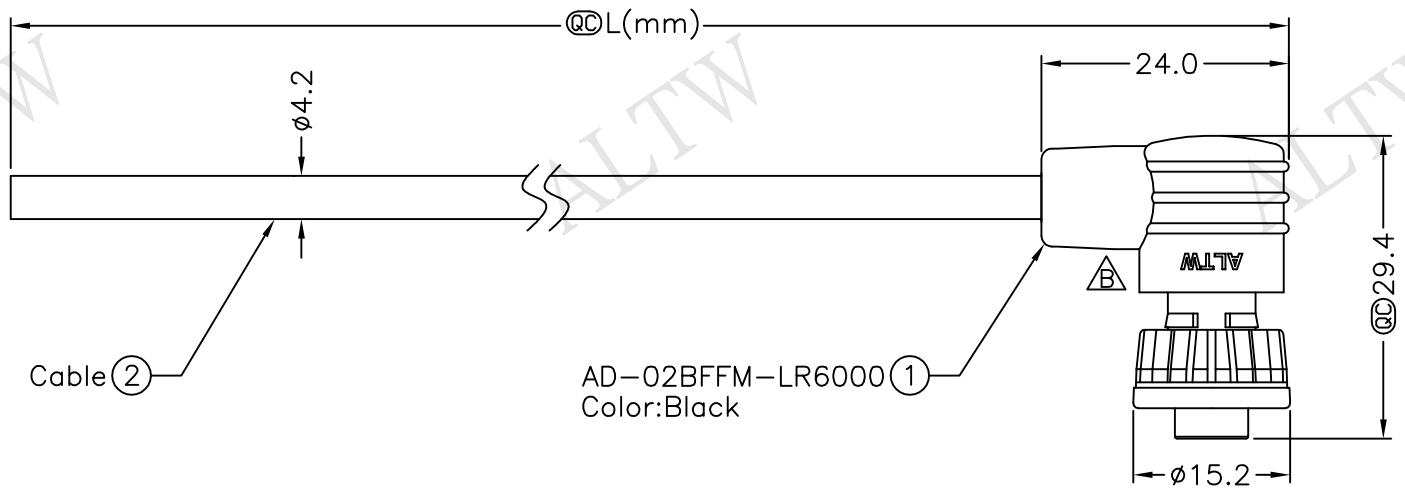

REV.	ECN NO.	DATE	SIGN	DESCRIPTION
B	LEN15B0123~126	2015/11/04	Vicky	Update Logo, View & Note

AD-02BFFM-LR6AXX
 XX:01~99Meters
 01:01Meter
 02:02Meters
 :
 :
 99:99Meters
 Cable Length(L):01~99Meters

Red	紅	2
Black	黑	1
Wire Color	Conn.	
Pin Out		

- Note:
- * @@ Important Dimension To Check.
 - * Waterproof Rate: IP66
 - * Housing: Nylon+GF, Black
 - * Female Pin: Copper Alloy, Gold Plated
 - * Cable: UL2464 24AWG*2C+Drain+Al/My, Black, PVC Jacket, UV Resistant, OD=4.2mm
 - * Cable Length Tolerance: 01M:±40mm
 02M~05M:±60mm
 06M~10M:±100mm
 11M~30M:±200mm
 31M~99M:±500mm

UNIT:mm	
TOLERANCE	±0.5 mm

TITLE	Mini Cable Lock 2Pin F Conn F Pin		
SCALE	Free	SHEET	1 OF 1
REV.	B	SIZE	A4
@@ :Inspection Item			

Amphenol LTW
 安費諾亮泰企業股份有限公司

ITEM NO	
DWG NO	AD-02BFFM-LR6AXX
CUSTOMER	ALTW