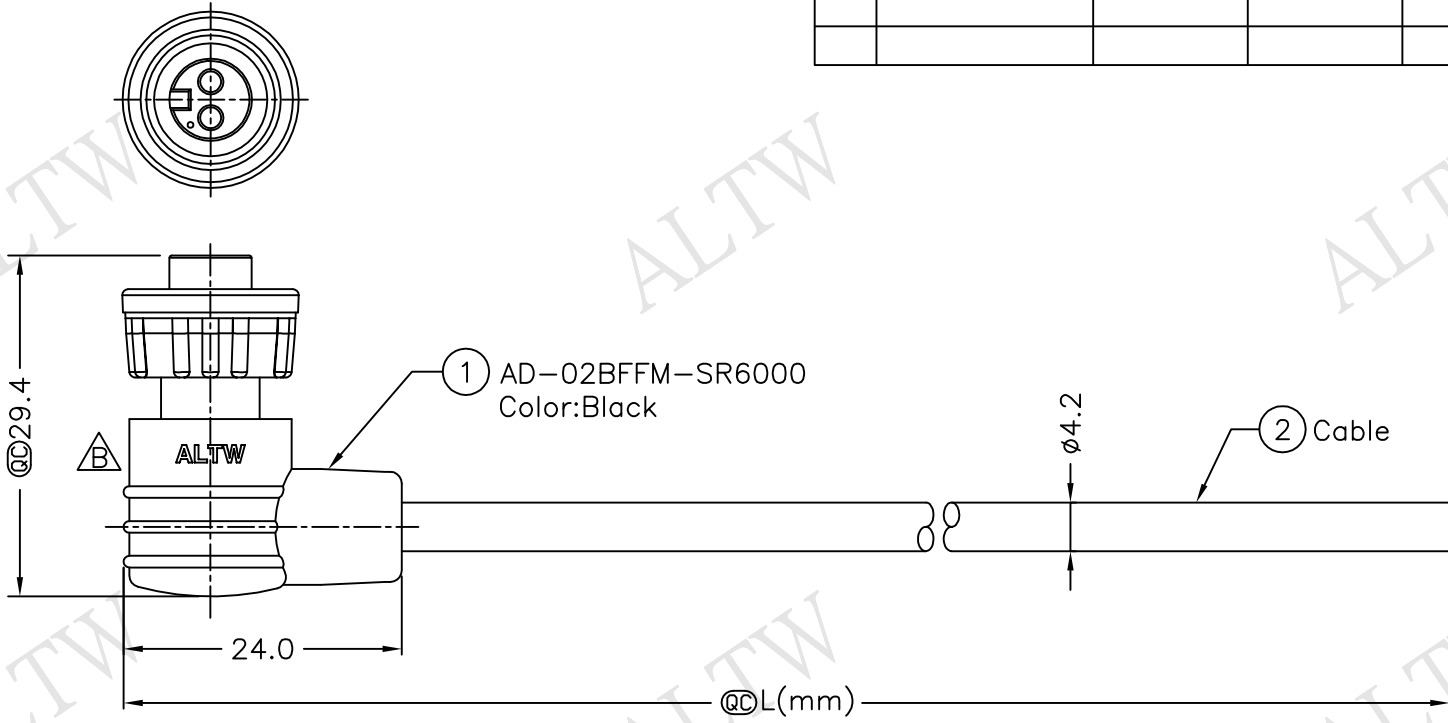

AD-02BFFM-SR6AXX
 ↑
 XX:01~99Meters
 01:01Meter
 02:02Meters
 ⋮
 99:99Meters
 Cable Length(L):01~99Meters

- Note:
- * @C Important Dimension To Check.
 - * Waterproof Rate: IP66
 - * Housing: Nylon+GF, Black
 - * Female Pin: Copper Alloy, Gold Plated
 - * Cable: UL2464 24AWG*2C+Drain+Al/My, Black, PVC Jacket, UV Resistant, OD=4.2mm
 - * Cable Length Tolerance: 01M:±40mm
 02M~05M:±60mm
 06M~10M:±100mm
 11M~30M:±200mm
 31M~99M:±500mm

Pin Assignments
Front View

2	Red	紅
1	Black	黑
Conn.	Wire Color	
	Pin Out	

UNIT:mm	
TOLERANCE	±0.5mm

TITLE	Mini Cable Screw 2Pin F Conn F Pin		
SCALE	Free	SHEET	1 OF 1
REV.	B	SIZE	A4 @C :Inspection Item

Amphenol LTW
 安費諾亮泰企業股份有限公司