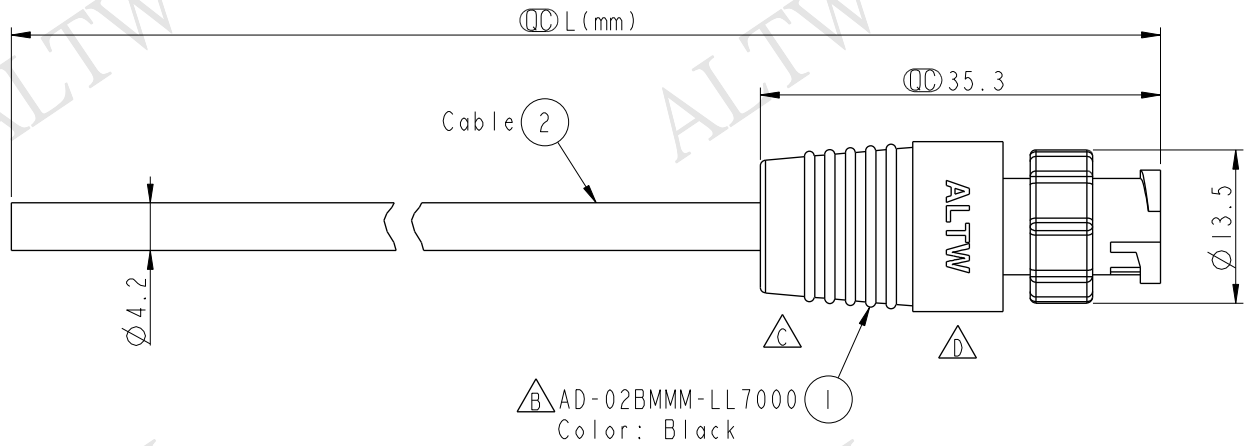

REV.	ECN NO.	DATE	SIGN	DESCRIPTION
B	LEN-040130	2010/04/14	Rex	Conn. Change
C	LE31110097-100	2011/01/20	Vicky	Mini Size Molding 外觀變更
D	LEN1580057-060	2015/07/15	Vicky	Update Logo

ALTW
 CONFIDENTIAL
 2015-07-15
 R&D DEPT.

AD-02BMMM-LL7AXX

XX: 01~99Meters
 01: 01Meter
 02: 02Meters
 ...
 99: 99Meters
 Cable Length(L): 01~99Meters

- Note:
- * \varnothing Important Dimension
 - * Waterproof Rate: IP67
 - * Connector: Nylon+GF, Black
 - * Male Pin: Copper Alloy, Gold Plated
 - * Cable: UL2464 24AWG*2C+D+A, Black, PVC Jacket, UV Resistant, OD=4.2mm
 - * Cable Length Tolerance: 01M:±40mm
 02M~05M:±100mm
 06M~10M:±100mm
 11M~30M:±200mm
 31M~99M:±500mm

Pin Assignments
Front View

2	Red	紅
1	Black	黑
Conn.	Wire Color	
Pin Out		

UNIT:mm TOLERANCE ±0.5 mm	TITLE Mini, Cable Lock 2P M Conn M Pin			Amphenol LTW 安費諾亮泰企業股份有限公司		ITEM NO	DRAWN BY	DATE
	SCALE 3:2	SIZE A4	SHEET 1 OF 1			DWG NO AD-02BMMM-LL7AXX	CHECKED BY Rita	DATE 2015-07-15
	REV. D	WC-REV. A.3	\varnothing : Inspection item	CUSTOMER ALTW	APPROVED BY Lion	DATE 2015-07-15		