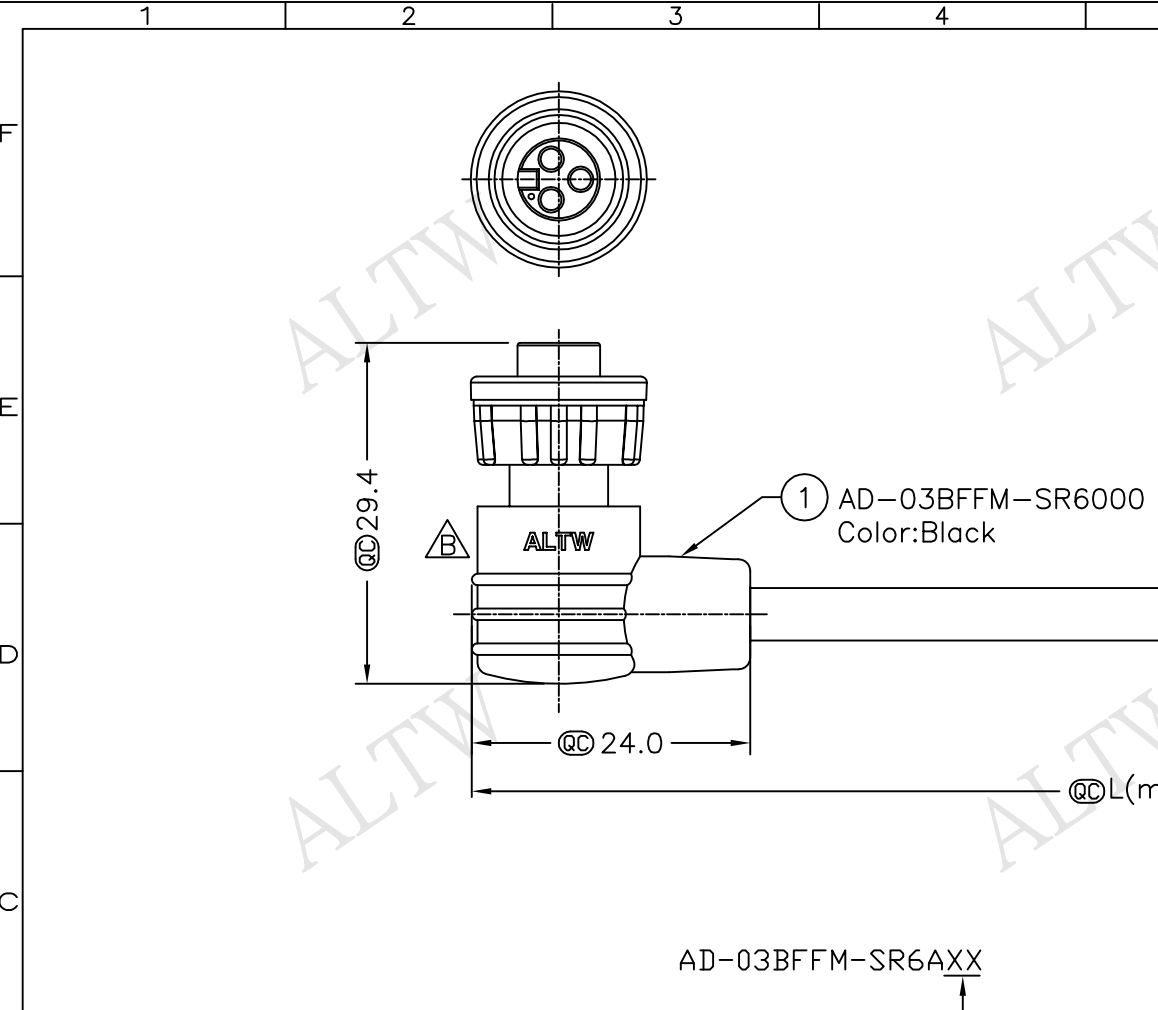

REV.	ECN NO.	DATE	SIGN	DESCRIPTION
B	LEN15B0139~143	2015/11/05	Vicky	Update Logo & Note

- Note:
- \*  $\text{\textcircled{C}}$  Important Dimension To Check.
  - \* Waterproof Rate: IP66
  - \* Housing: Nylon+GF, Black
  - \* Female Pin: Copper Alloy, Gold Plated
  - $\triangle B$ \* Cable: UL2464 24AWG\*3C+Drain+Al/My, Black, PVC Jacket, UV Resistant, OD=4.5mm
  - $\triangle B$ \* Cable Length Tolerance: 01M:±40mm  
02M~05M:±60mm  
06M~10M:±100mm  
11M~30M:±200mm  
31M~99M:±500mm

AD-03BFFM-SR6AXX  
 XX:01~99Meters  
 01:01Meter  
 02:02Meters  
 ...  
 99:99Meters  
 Cable Length(L):01~99Meters

Pin Assignments  
Front View

3	Black	黑
2	Blue	藍
1	Brown	棕
Conn.	Wire Color	
	Pin Out	

UNIT:mm		TITLE	Mini Cable Screw 3Pin F Conn F Pin		ITEM NO	DRAWN BY	DATE
TOLERANCE	±0.5mm	SCALE	Free	SHEET 1 OF 1	DWG NO	CHECKED BY	DATE
		REV.	B	SIZE A4	CUSTOMER	APPROVED BY	DATE
				$\text{\textcircled{C}}$ :Inspection Item	ALTW	Lisa	2015/11/05
			<b>Amphenol LTW</b>				
			安費諾亮泰企業股份有限公司				
1	2	3	4	5	6	7	8