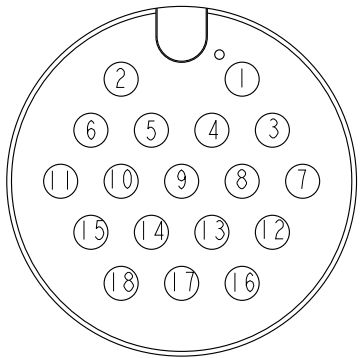

| | | |
|---------|--------------|-----|
| 18 | Blue/White | 藍/白 |
| 17 | Green/White | 綠/白 |
| 16 | Orange/White | 橙/白 |
| 15 | Red/White | 紅/白 |
| 14 | Brown/White | 棕/白 |
| 13 | Black/White | 黑/白 |
| 12 | Light Green | 淺綠 |
| 11 | Purple | 紫 |
| 10 | Orange | 橙 |
| 9 | Black | 黑 |
| 8 | Red | 紅 |
| 7 | Pink | 粉 |
| 6 | Gray | 灰 |
| 5 | Yellow | 黃 |
| 4 | Green | 綠 |
| 3 | White | 白 |
| 2 | Blue | 藍 |
| 1 | Brown | 棕 |
| Conn. | Wire Color | |
| Pin Out | | |

Pin Assignments
Front View

① ADD-18AFFM-LL7000
Color: Black

ADD-18AFFM-LL7AXX

- XX : 01~99Meters
- 01 : 01Meter
- 02 : 02Meters
- :
- :
- 99 : 99Meters

Cable Length(L): 01~99Meters

Note:

- * ⌀ Important Dimension To Check.
- * Waterproof Rate: IP67
- * Housing: Nylon+GF, Black.
- * Female Pin: Copper Alloy, Gold Plated.
- * Lock Nut: Nylon+GF, Black.
- * Cable: UL2464 24AWG*18C+D+AL/My
PVC Jacket UV Resistant, OD=8.0, Black.
- * Cable Length Tolerance: 01M: 40mm
02M~05M: ±60mm
06M~10M: ±100mm
11M~30M: ±200mm
31M~99M: ±500mm

| | |
|-----------|------|
| UNIT:mm | |
| TOLERANCE | ±0.5 |

| | | | |
|---|----------------|------------------------------|--|
| TITLE LARGE CABLE LOCK 18PIN F CONN F PIN | | | |
| SCALE 1:1 | SIZE A4 | SHEET 1 OF 1 | |
| REV. C | WC-REV. A.1 | ⌀ : Inspection item | |