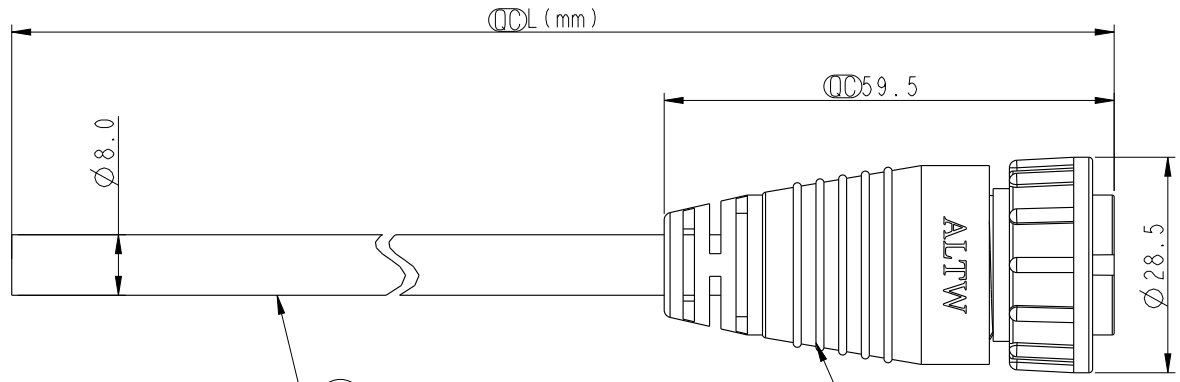

THIS DOCUMENT IS SUBJECT TO CHANGE WITHOUT NOTICE. IT IS CONFIDENTIAL AND A PROPERTY OF Amphenol LTW. DISCLOSURE TO THIRD PARTY HAS TO BE AUTHORIZED BY Amphenol LTW.

REV.	ECN NO.	DATE	SIGN	DESCRIPTION
B	LEN1590474	2015/08/18	Jinhai	Change Pin Out
C	CI91527	2019-08-21	Fu	Modify the Title