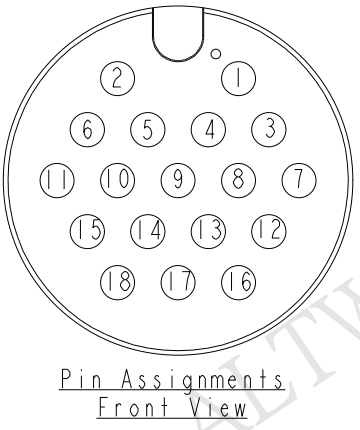

ADD-18AFMM-LL7000 (1)  
Color: Black

ADD-18AFMM-LL7AXX

XX : 01~99Meters  
 01 : 01Meter  
 02 : 02Meters  
 :  
 :  
 :  
 99 : 99Meters

Cable Length(L): 01~99Meters

Note:

- \*  $\varnothing$  Important Dimension To Check.
- \* Waterproof Rate: IP67
- \* Housing: Nylon+GF, Black.
- \* Male Pin: Copper Alloy, Gold Plated.
- \* Lock Nut: Nylon+GF, Black.
- \* Cable: UL2464 24AWG\*18C+D+AL/My  
PVC Jacket UV Resistant, OD=8.0, Black.
- \* Cable Length Tolerance: 01M: 40mm  
02M~05M: ±60mm  
06M~10M: ±100mm  
11M~30M: ±200mm  
31M~99M: ±500mm

UNIT:mm		
TOLERANCE	±0.5	

TITLE LARGE CABLE LOCK 18PIN F CONN M PIN			
SCALE 1:1	SIZE A4	SHEET 1 OF 1	
REV. B	WC-REV. A.1	$\varnothing$ : Inspection item	

**Amphenol LTW**  
 安費諾亮泰企業股份有限公司

ITEM NO	DRAWN BY Jinhai	DATE 2015-08-18
DWG NO ADD-18AFMM-LL7AXX	CHECKED BY Rensong	DATE 2015-08-18
CUSTOMER ALTW	APPROVED BY Jerry	DATE 2015-08-18