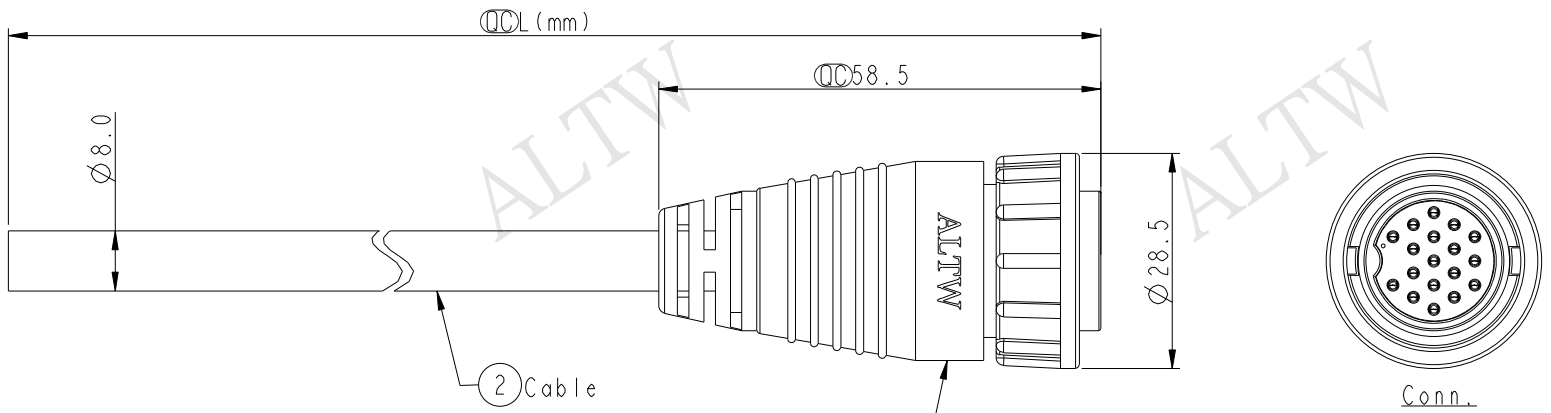

THIS DOCUMENT IS SUBJECT TO CHANGE WITHOUT NOTICE. IT IS CONFIDENTIAL AND A PROPERTY OF AMPHENOL LTW. DISCLOSURE TO THIRD PARTY HAS TO BE AUTHORIZED BY AMPHENOL LTW.

REV.	ECN NO.	DATE	SIGN	DESCRIPTION
B	LEN1590476	2015/08/18	Jinhai	Change Pin Out

ALTW
CONFIDENTIAL
2015-08-18
R&D DEPT.

18	Blue/White	藍/白
17	Green/White	綠/白
16	Orange/White	橙/白
15	Red/White	紅/白
14	Brown/White	棕/白
13	Black/White	黑/白
12	Light Green	淺綠
11	Purple	紫
10	Orange	橙
9	Black	黑
8	Red	紅
7	Pink	粉
6	Gray	灰
5	Yellow	黃
4	Green	綠
3	White	白
2	Blue	藍
1	Brown	棕
Conn.	Wire Color	
Pin Out		

ADD-18AFMM-LL7000 (1)
Color: Black

ADD-18AFMM-LL7AXX

XX : 01~99Meters
01 : 01Meter
02 : 02Meters
:
:
:
99 : 99Meters

Cable Length(L): 01~99Meters

Note:

- $\varnothing$ Important Dimension To Check.
- Waterproof Rate: IP67
- Housing: Nylon+GF, Black.
- Male Pin: Copper Alloy, Gold Plated.
- Lock Nut: Nylon+GF, Black.
- Cable: UL2464 24AWG*18C+D+AL/My
  PVC Jacket UV Resistant, OD=8.0, Black.
- Cable Length Tolerance: 01M: 40mm
  02M~05M: ±60mm
  06M~10M: ±100mm
  11M~30M: ±200mm
  31M~99M: ±500mm