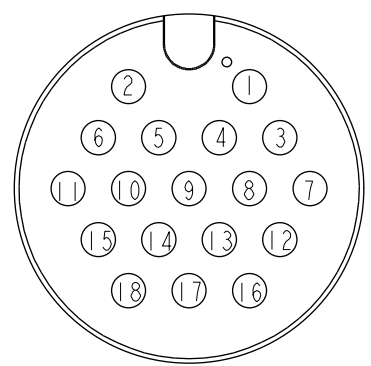

THIS DOCUMENT IS SUBJECT TO CHANGE WITHOUT NOTICE. IT IS CONFIDENTIAL AND A PROPERTY OF Amphenol LTW. DISCLOSURE TO THIRD PARTY HAS TO BE AUTHORIZED BY Amphenol LTW.

REV.	ECN NO.	DATE	SIGN	DESCRIPTION

18	Blue/White	藍/白
17	Green/White	綠/白
16	Orange/White	橙/白
15	Red/White	紅/白
14	Brown/White	棕/白
13	Black/White	黑/白
12	Light Green	淺綠
11	Purple	紫
10	Orange	橙
9	Black	黑
8	Red	紅
7	Pink	粉
6	Gray	灰
5	Yellow	黃
4	Green	綠
3	White	白
2	Blue	藍
1	Brown	棕
Conn.	Wire Color	Pin Out

ADD-18BFMM-LL7000
Color: Black

ADD-18BFMM-LL7AXX

XX : 01~99Meters
01 : 01Meter
02 : 02Meters
:
:
:
99 : 99Meters

Cable Length(L): 01~99Meters

- Note:
- * \varnothing Important Dimension To Check.
 - * Waterproof Rate: IP67
 - * Housing: Nylon+GF, Black.
 - * Male Pin: Copper Alloy, Gold Plated.
 - * Lock Nut: Nylon+GF, Black.
 - * Cable: UL2464 24AWG*18C+D+AL/My
PVC Jacket UV Resistant, OD=8.0, Black.
 - * Cable Length Tolerance: 01M: 40mm
02M~05M: ±60mm
06M~10M: ±100mm
11M~30M: ±200mm
31M~99M: ±500mm

Pin Assignments
Front View

UNIT:mm TOLERANCE ±0.5	TITLE LARGE CABLE LOCK 18PIN F CONN M PIN		Amphenol LTW 安費諾亮泰企業股份有限公司		ITEM NO	DRAWN BY Ruru	DATE 2017-07-14
	SCALE 1:1	SIZE A4			SHEET 1	OF 1	DWG NO ADD-18BFMM-LL7AXX
	REV. A	WC-REV. A.1	QC: Inspection item		CUSTOMER ALTW	APPROVED BY Max	DATE 2017-07-14