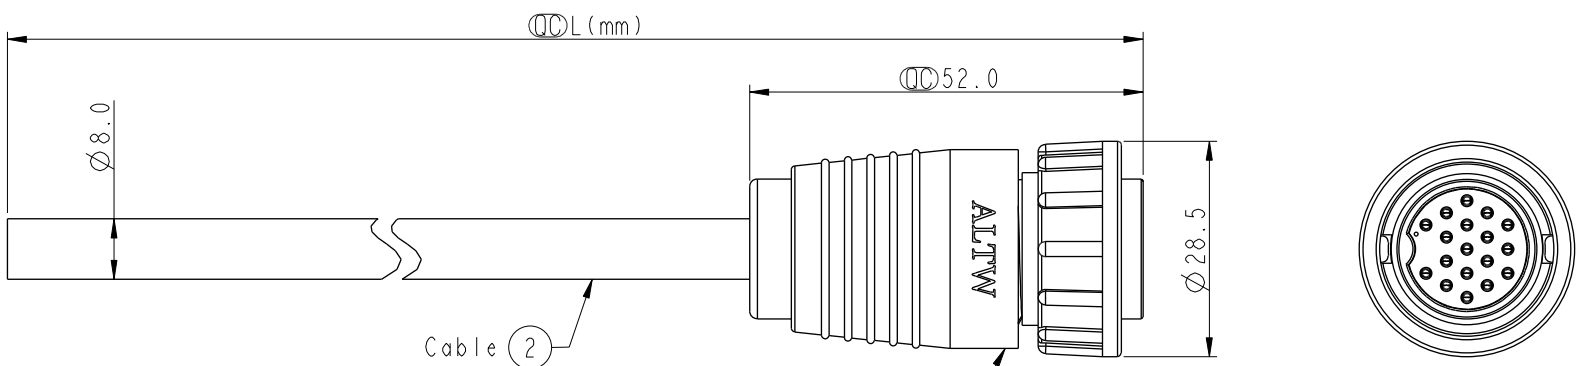

THIS DOCUMENT IS SUBJECT TO CHANGE WITHOUT NOTICE. IT IS CONFIDENTIAL AND A PROPERTY OF Amphenol LTW. DISCLOSURE TO THIRD PARTY HAS TO BE AUTHORIZED BY Amphenol LTW.

REV.	ECN NO.	DATE	SIGN	DESCRIPTION

18	Blue/White	藍/白
17	Green/White	綠/白
16	Orange/White	橙/白
15	Red/White	紅/白
14	Brown/White	棕/白
13	Black/White	黑/白
12	Light Green	淺綠
11	Purple	紫
10	Orange	橙
9	Black	黑
8	Red	紅
7	Pink	粉
6	Gray	灰
5	Yellow	黃
4	Green	綠
3	White	白
2	Blue	藍
1	Brown	棕
Conn.	Wire Color	Pin Out

ADD-18BFMM-LL7000
Color: Black

ADD-18BFMM-LL7AXX

XX : 01~99Meters
01 : 01Meter
02 : 02Meters
:
:
:
99 : 99Meters

Cable Length(L): 01~99Meters

- Note:
- * \varnothing Important Dimension To Check.
 - * Waterproof Rate: IP67
 - * Housing: Nylon+GF, Black.
 - * Male Pin: Copper Alloy, Gold Plated.
 - * Lock Nut: Nylon+GF, Black.
 - * Cable: UL2464 24AWG*18C+D+AL/My
PVC Jacket UV Resistant, OD=8.0, Black.
 - * Cable Length Tolerance: 01M: 40mm
02M~05M: ±60mm
06M~10M: ±100mm
11M~30M: ±200mm
31M~99M: ±500mm

Pin Assignments
Front View

UNIT:mm TOLERANCE ±0.5	TITLE LARGE CABLE LOCK 18PIN F CONN M PIN		Amphenol LTW 安費諾亮泰企業股份有限公司		ITEM NO	DRAWN BY Ruru	DATE 2017-07-14
	SCALE 1:1	SIZE A4			SHEET 1	OF 1	DWG NO ADD-18BFMM-LL7AXX
	REV. A	WC-REV. A.1	QC: Inspection item		CUSTOMER ALTW	APPROVED BY Max	DATE 2017-07-14