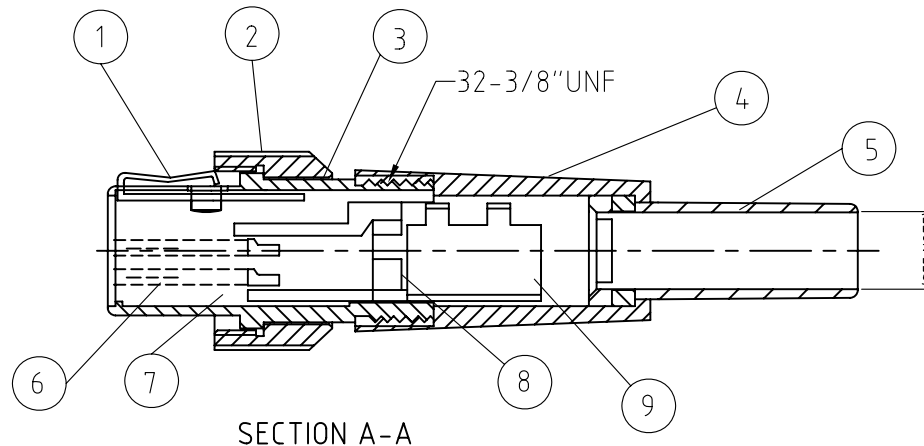

No. CONTACT	PART No.	CABLE ENTRY (mm)
3 POLE	AG3FL	3.5 DIAM GROMMET
4 POLE	AG4FL	3.5 DIAM GROMMET
5 POLE	AG5FL	5 DIAM GROMMET
6 POLE	AG6FL	5 DIAM GROMMET

NOTE: SEE TABLE FOR STANDARD CABLE ENTRY. CONTACT FACTORY FOR ALTERNATIVE

ITEM	MATERIAL	MATERIAL	ITEM
1	SPRING	SUS(AISI-301) TIN PLATED	1
2	THREAD CAP	BRASS-NICKEL PLATED	1
3	SHELL	C3604/NICKEL PLATED	1
4	NUT	ABS-BLACK	1
5	GROMMET	RUBBER-BLACK	1
6	CONTACT	BRASS/GOLD PLATED	VARY
7	INSULATOR	PPS-BLACK	1
8	ADAPTOR	PPS-BLACK	1
9	CABLE CLAMP	BRASS-NICKEL PLATED	1

UNLESS OTHERWISE SPECIFIED TOLERANCE TO BE		THIS DOCUMENT IS THE PROPERTY OF AMPHENOL AUSTRALIA PTY. LTD.. NO PART THEREOF MAY BE REPRODUCED AND USED WITHOUT THE PRIOR WRITTEN CONSENT OF THE OWNER			
LINEAR	ANGULAR	CAD FILE:	DRN:	DATE:	TITLE:
X ± 0.5	X° ± 1°	55010623000111	M.N.H	19-01-09	MINI XLR LINE
X,X ± 0.1	X°X' ± 30'	MATL: SEE NOTES	CKD: M.H.	DATE: 13-11-09	FEMALE THREAD CAP
X,X ± 0.05	X°X'X" ± 15'	DO NOT SCALE	APP'D: M.H.	DATE: 13-11-09	CUSTOMER DRAWING
DIMENSIONS IN MILLIMETRES		FINISH: SEE NOTES	SCALE: NTS	PART No: REFER TO TABLE	SIZE: A4