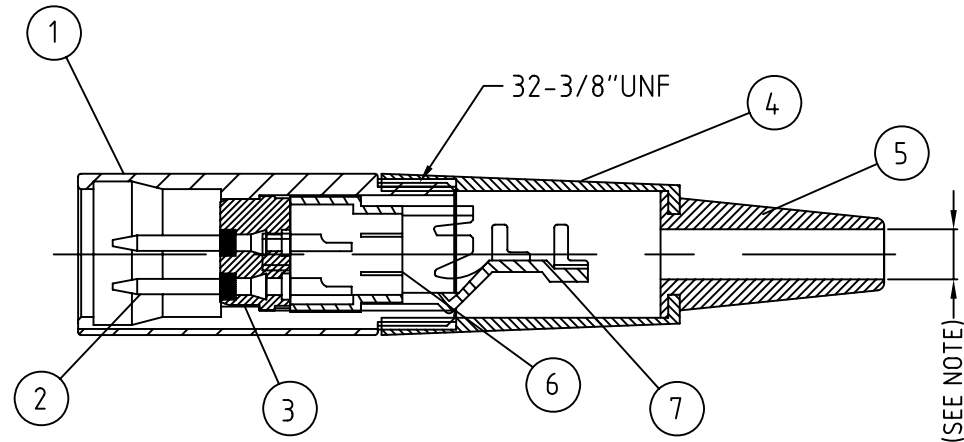

No. CONTACT	PART No.	CABLE ENTRY (mm)
3 POLE	AG3M	3.5 DIAM GROMMET
4 POLE	AG4M	3.5 DIAM GROMMET
5 POLE	AG5M	5 DIAM GROMMET
6 POLE	AG6M	5 DIAM GROMMET

A-A SECTION

NOTE: SEE TABLE FOR STANDARD CABLE ENTRY. CONTACT FACTORY FOR ALTERNATIVE

ITEM	MATERIAL	MATERIAL	ITEM
1	SHELL	BRASS-NICKEL PLATED	1
2	CONTACT	BRASS-GOLD PLATED	VARY
3	INSULATOR	PPS-BLACK	1
4	NUT	ABS-BLACK	1
5	GROMMET	PVC-BLACK	1
6	ADAPTOR	PPS-BLACK	1
7	CABLE CLAMP	BRASS-NICKEL PLATED	1

UNLESS OTHERWISE SPECIFIED TOLERANCE TO BE		THIS DOCUMENT IS THE PROPERTY OF AMPHENOL AUSTRALIA PTY. LTD.. NO PART THEREOF MAY BE REPRODUCED AND USED WITHOUT THE PRIOR WRITTEN CONSENT OF THE OWNER				1 CHANGE PART NUMBER FROM ENGINEERING 55010543-000 TO CATALOGUE AG3M		M.H 19-01-09 ----	
LINEAR	ANGULAR	CAD FILE: 550105430001101		DRN: M.N.H	DATE: 15-06-07	0 FIRST ISSUE		M.N.H 15-06-07 ----	
X ± 0.5	X° ± 1°	MATERIAL: SEE NOTES		CKD: M.H.	DATE: 19-01-09	REV. CHANGE DETAILS		BY DATE CHG/No	
X,X ± 0.1	X°X' ± 30'	DO NOT SCALE		APP'D: M.H.	DATE: 19-01-09	MINI XLR LINE MALE CUSTOMER DRAWING		Amphenol	
X,X ± 0.05	X°X'X" ± 15'	FINISH: SEE NOTES		SCALE: 2:1	PART No: REFER TO CHART	SIZE: A4		Amphenol Australia Pty.Ltd, 2 Freeways Blvd, Keysborough, Vic.3173	
DIMENSIONS IN MILLIMETRES		THIRD ANGLE PROJECTION		DRAWING NO. 55010543-000-1		SHEET 1 OF 1			