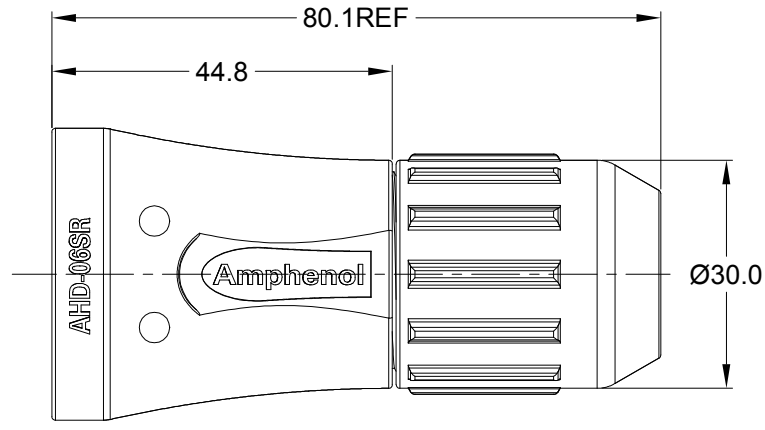

REVISIONS					
REV	ECO	DESCRIPTION	DATE	BY	APPR
A1	-	RELEASE NEW PRODUCT	31AUG18	JONY	TOMMY
A2	-	CHANGE LOGO	19NOV18	BROOK	TOMMY

**NOTES: UNLESS OTHERWISE SPECIFIED**

- 1. MATERIAL: THERMOPLASTIC
- 2. COLORS: BLACK
- 3. RoHS COMPLIANT
- 4. USE WITH AHD 6 POS MODIFICATION
- 5. CABLE SIZE: Ø14.5 ~ Ø18.0
- 6. ALL DIMENSIONS ARE FOR REFERENCE USE ONLY.

AHD-06SR					
PART NUMBER		DESCRIPTION			ITEM
QUANTITY	<b>MATERIALS LIST</b>				
<b>UNLESS OTHERWISE SPECIFIED</b> 1) All dimensions are in metric(mm). 2) Tolerances are as follows: 1 PL DEC ±0.30      Fractions ±1/64 2 PL DEC ±0.15      Angles ±1° 3 PL DEC ±0.08 3) Note reference =		<b>SIGNATURES</b> DRAWN: <b>BROOK.DING</b> CHECKED: <b>ORION.LI</b> ENGINEER: APPROVAL: <b>TOMMY.XIE</b>		<b>DATE</b> 19NOV18 19NOV18 19NOV18	
MATERIAL SPECIFICATIONS:		CUSTOMER:		<h1>Amphenol</h1> Sine Systems - www.amphenol-sine.com 44724 Morley Drive Clinton Township, MI 48036	
PROCESS SPECIFICATIONS:		THIS DRAWING IS SUPPLIED FOR INFORMATION ONLY. DESIGN FEATURES, SPECIFICATIONS AND PERFORMANCE DATA SHOWN HEREON ARE THE PROPERTY OF THE AMPHENOL CORPORATION. NO RIGHTS OF REPRODUCTION ARE IMPLIED. ALL DIMENSIONS ARE SUBJECT TO NORMAL MANUFACTURING VARIATIONS.			
NEXT ASSY:		SIZE	TYPE	DWG NO:	REVISION
		A	C-	AHD-06SR	A2
		SCALE: NONE		SHEET 1 OF 1	