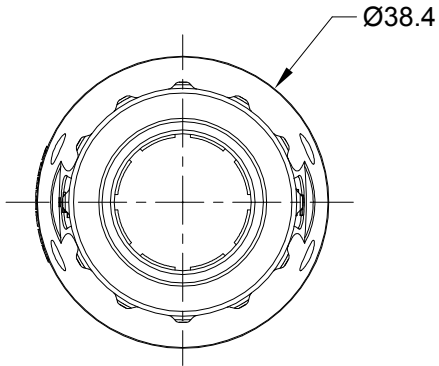

REVISIONS					
REV	ECO	DESCRIPTION	DATE	BY	APPR
A1	-	RELEASE NEW PRODUCT	31AUG18	JONY	TOMMY
A2	-	CHANGE LOGO	19NOV18	BROOK	TOMMY

**NOTES: UNLESS OTHERWISE SPECIFIED**

- 1. MATERIAL: THERMOPLASTIC
- 2. COLORS: BLACK
- 3. RoHS COMPLIANT
- 4. USE WITH AHD 6 POS MODIFICATION
- 5. CABLE SIZE: Ø14.5 ~ Ø18.0
- 6. ALL DIMENSIONS ARE FOR REFERENCE USE ONLY.

AHD-06SR					
PART NUMBER		DESCRIPTION			ITEM
QUANTITY	<b>MATERIALS LIST</b>				
<b>UNLESS OTHERWISE SPECIFIED</b> 1) All dimensions are in metric(mm). 2) Tolerances are as follows: 1 PL DEC ±0.30      Fractions ±1/64 2 PL DEC ±0.15      Angles ±1° 3 PL DEC ±0.08 3) Note reference =		<b>SIGNATURES</b> DRAWN: <b>BROOK.DING</b> CHECKED: <b>ORION.LI</b> ENGINEER: APPROVAL: <b>TOMMY.XIE</b>		<b>DATE</b> 19NOV18 19NOV18 19NOV18	
MATERIAL SPECIFICATIONS:		CUSTOMER:		<h1>Amphenol</h1> Sine Systems - www.amphenol-sine.com 44724 Morley Drive Clinton Township, MI 48036	
PROCESS SPECIFICATIONS:		THIS DRAWING IS SUPPLIED FOR INFORMATION ONLY. DESIGN FEATURES, SPECIFICATIONS AND PERFORMANCE DATA SHOWN HEREON ARE THE PROPERTY OF THE AMPHENOL CORPORATION. NO RIGHTS OF REPRODUCTION ARE IMPLIED. ALL DIMENSIONS ARE SUBJECT TO NORMAL MANUFACTURING VARIATIONS.			
NEXT ASSY:		SIZE	TYPE	DWG NO:	REVISION
		A	C-	AHD-06SR	A2
		SCALE: NONE		SHEET 1 OF 1	