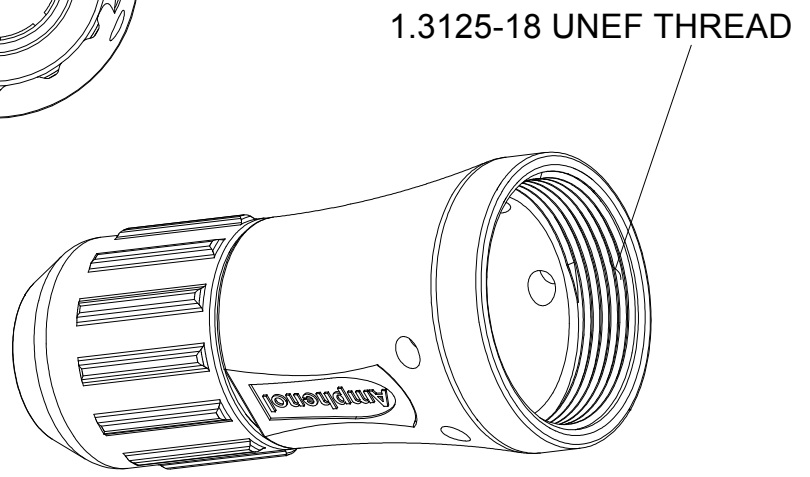

REVISIONS					
REV	ECO	DESCRIPTION	DATE	BY	APPR
A1	-	RELEASE NEW PRODUCT	31AUG18	JONY	TOMMY
A2	-	CHANGE LOGO	19NOV18	BROOK	TOMMY

**NOTES: UNLESS OTHERWISE SPECIFIED**

- 1. MATERIAL: THERMOPLASTIC
- 2. COLORS: BLACK
- 3. RoHS COMPLIANT
- 4. USE WITH AHD 6 POS MODIFICATION
- 5. CABLE SIZE: Ø14.5 ~ Ø18.0
- 6. ALL DIMENSIONS ARE FOR REFERENCE USE ONLY.

AHD-06SR					
PART NUMBER		DESCRIPTION			ITEM
QUANTITY	<b>MATERIALS LIST</b>				
<b>UNLESS OTHERWISE SPECIFIED</b> 1) All dimensions are in metric(mm). 2) Tolerances are as follows: 1 PL DEC ±0.30      Fractions ±1/64 2 PL DEC ±0.15      Angles ±1° 3 PL DEC ±0.08 3) Note reference =		<b>SIGNATURES</b> DRAWN: <b>BROOK.DING</b> CHECKED: <b>ORION.LI</b> ENGINEER: APPROVAL: <b>TOMMY.XIE</b>		<b>DATE</b> 19NOV18 19NOV18 19NOV18	
MATERIAL SPECIFICATIONS:		CUSTOMER:		<h1>Amphenol</h1> Sine Systems - www.amphenol-sine.com 44724 Morley Drive Clinton Township, MI 48036	
PROCESS SPECIFICATIONS:		THIS DRAWING IS SUPPLIED FOR INFORMATION ONLY. DESIGN FEATURES, SPECIFICATIONS AND PERFORMANCE DATA SHOWN HEREON ARE THE PROPERTY OF THE AMPHENOL CORPORATION. NO RIGHTS OF REPRODUCTION ARE IMPLIED. ALL DIMENSIONS ARE SUBJECT TO NORMAL MANUFACTURING VARIATIONS.			
NEXT ASSY:		SIZE	TYPE	DWG NO:	REVISION
		A	C-	AHD-06SR	A2
		SCALE: NONE		SHEET 1 OF 1	