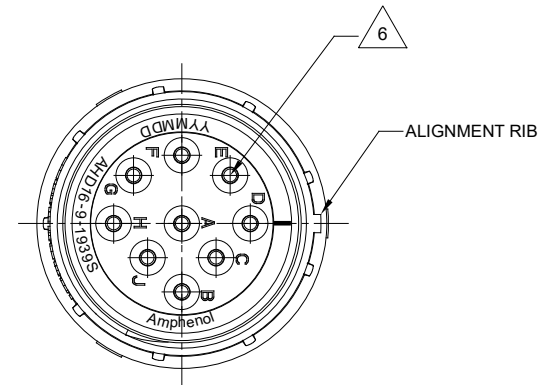

REVISIONS					
REV	ECO	DESCRIPTION	DATE	BY	APPR
A3		RELEASE NEW DWG FORMAT	04SEP13	ORION	
A4	-	UPDATE DRAWING	07/JAN/20	ROOKIE	TOMMY

NOTES: UNLESS OTHERWISE SPECIFIED

- MATERIAL:
HOUSING: THERMOPLASTIC; BLACK
SEAL: SILICONE RUBBER
- MODIFICATIONS: COUPLING RING;
J1939 TYPE 1 KEY ARRANGEMENT;
- SPECIFICATIONS:
3.1 CURRENT RATING: 13 AMPS
3.2 OPERATING TEMPERATURE: -55°C TO +125°C.
3.3 DIELECTRIC WITHSTANDING VOLTAGE: LESS THAN 2 MILLIAMPS CURRENT LEAKAGE @ 1500 VOLTS AC.
3.4 INSULATION RESISTANCE: 1000 MEGOHM MIN @ 25°C.
3.5 MOISTURE RESISTANCE: IP67 (MATED CONDITION).
3.6 MATING CYCLE DURABILITY: 100 CYCLES
3.7 RoHS COMPLIANT
- MATING PART: AHD10-9-1939P/PE/P-B022/PR-B022 AND AHD14-9-1939P/PE, AHD17-P-1939PE/PES
- ALL DIMENSIONS ARE FOR REFERENCE USE ONLY.

6 CONTACT SIZE AND WIRE RANGE:

CONTACT SIZE	MIN. INSUL O.D.	MAX. INSUL O.D.	WIRE RANGE
16	2.54 mm (.100 in)	3.81 mm (.150 in)	14 - 20 AWG

AHD16-9-1939S		DESCRIPTION		ITEM
PART NUMBER				
QUANTITY		MATERIALS LIST		
UNLESS OTHERWISE SPECIFIED: 1) All dimensions are in metric (mm). 2) Tolerances are as follows: 1 PL DEC ±0.30 2 PL DEC ±0.15 3 PL DEC ±0.08 3) Note reference =		SIGNATURES		DATE
		DRAWN: ROOKIE		07/JAN/20
		CHECKED: ORION		07/JAN/20
		APPROVAL: TOMMY		07/JAN/20
MATERIAL SPECIFICATIONS:		CUSTOMER:		
PROCESS SPECIFICATIONS:		THIS DRAWING IS SUPPLIED FOR INFORMATION ONLY. DESIGN FEATURES, SPECIFICATIONS AND PERFORMANCE DATA SHOWN HEREON ARE THE PROPERTY OF THE AMPHENOL CORPORATION. NO RIGHTS OF REPRODUCTION ARE IMPLIED. ALL DIMENSIONS ARE SUBJECT TO NORMAL MANUFACTURING VARIATIONS.		
NEXT ASSY:		SIZE: B C-	TYPE:	DWG NO: AHD16-9-1939S
		SCALE: NONE		REVISION: A4
		SHEET 1 OF 1		

TITLE: PLUG 9 POSITION COUPLING RING, J1939AHD SERIES
DWG NO: AHD16-9-1939S
REV: A4
SH: 1
OF: 1

X-ON Electronics

Largest Supplier of Electrical and Electronic Components

Click to view similar products for [Automotive Connectors](#) category: