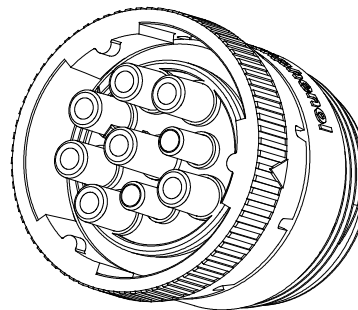

REVISIONS					
REV	ECO	DESCRIPTION	DATE	BY	APPR
A3		RELEASE NEW DWG FORMAT	04SEP13	ORION	
A4	-	UPDATE DRAWING	07/JAN/20	ROOKIE	TOMMY

NOTES: UNLESS OTHERWISE SPECIFIED

- MATERIAL:
HOUSING: THERMOPLASTIC; BLACK
SEAL: SILICONE RUBBER
- MODIFICATIONS: COUPLING RING;
J1939 TYPE 1 KEY ARRANGEMENT;
- SPECIFICATIONS:
3.1 CURRENT RATING: 13 AMPS
3.2 OPERATING TEMPERATURE: -55°C TO +125°C.
3.3 DIELECTRIC WITHSTANDING VOLTAGE: LESS THAN 2 MILLIAMPS CURRENT LEAKAGE @ 1500 VOLTS AC.
3.4 INSULATION RESISTANCE: 1000 MEGOHM MIN @ 25°C.
3.5 MOISTURE RESISTANCE: IP67 (MATED CONDITION).
3.6 MATING CYCLE DURABILITY: 100 CYCLES
3.7 RoHS COMPLIANT
- MATING PART: AHD10-9-1939P/PE/P-B022/PR-B022 AND AHD14-9-1939P/PE, AHD17-P-1939PE/PES
- ALL DIMENSIONS ARE FOR REFERENCE USE ONLY.

6 CONTACT SIZE AND WIRE RANGE:

CONTACT SIZE	MIN. INSUL O.D.	MAX. INSUL O.D.	WIRE RANGE
16	2.54 mm (.100 in)	3.81 mm (.150 in)	14 - 20 AWG

AHD16-9-1939S		DESCRIPTION		ITEM
PART NUMBER				
QUANTITY		MATERIALS LIST		
UNLESS OTHERWISE SPECIFIED: 1) All dimensions are in metric (mm). 2) Tolerances are as follows: 1 PL DEC ±0.30 2 PL DEC ±0.15 3 PL DEC ±0.08 3) Note reference =		SIGNATURES		DATE
		DRAWN: ROOKIE		07/JAN/20
		CHECKED: ORION		07/JAN/20
		APPROVAL: TOMMY		07/JAN/20
MATERIAL SPECIFICATIONS:		CUSTOMER:		
PROCESS SPECIFICATIONS:		THIS DRAWING IS SUPPLIED FOR INFORMATION ONLY. DESIGN FEATURES, SPECIFICATIONS AND PERFORMANCE DATA SHOWN HEREON ARE THE PROPERTY OF THE AMPHENOL CORPORATION. NO RIGHTS OF REPRODUCTION ARE IMPLIED. ALL DIMENSIONS ARE SUBJECT TO NORMAL MANUFACTURING VARIATIONS.		
NEXT ASSY:		SIZE: B C-	TYPE:	DWG NO: AHD16-9-1939S
		SCALE: NONE		REVISION: A4
		SHEET 1 OF 1		

TITLE: PLUG 9 POSITION COUPLING RING, J1939AHD SERIES
DWG NO: AHD16-9-1939S
REV: A4
SH: 1
OF: 1

X-ON Electronics

Largest Supplier of Electrical and Electronic Components

Click to view similar products for [Automotive Connectors](#) category: