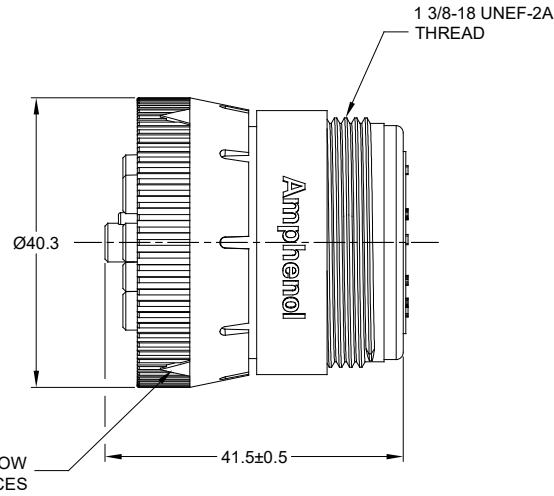

REVISIONS					
REV	ECO	DESCRIPTION	DATE	BY	APPR
A3		RELEASE NEW DWG FORMAT	04SEP13	ORION	
A4	-	UPDATE DRAWING	07/JAN/20	ROOKIE	TOMMY

NOTES: UNLESS OTHERWISE SPECIFIED

- MATERIAL:
HOUSING: THERMOPLASTIC; BLACK
SEAL: SILICONE RUBBER
- MODIFICATIONS: COUPLING RING;
J1939 TYPE 1 KEY ARRANGEMENT;
- SPECIFICATIONS:
3.1 CURRENT RATING: 13 AMPS
3.2 OPERATING TEMPERATURE: -55°C TO +125°C.
3.3 DIELECTRIC WITHSTANDING VOLTAGE: LESS THAN 2 MILLIAMPS CURRENT LEAKAGE @ 1500 VOLTS AC.
3.4 INSULATION RESISTANCE: 1000 MEGOHM MIN @ 25°C.
3.5 MOISTURE RESISTANCE: IP67 (MATED CONDITION).
3.6 MATING CYCLE DURABILITY: 100 CYCLES
3.7 RoHS COMPLIANT
- MATING PART: AHD10-9-1939P/PE/P-B022/PR-B022 AND AHD14-9-1939P/PE, AHD17-P-1939PE/PES
- ALL DIMENSIONS ARE FOR REFERENCE USE ONLY.

6 CONTACT SIZE AND WIRE RANGE:

CONTACT SIZE	MIN. INSUL O.D.	MAX. INSUL O.D.	WIRE RANGE
16	2.54 mm (.100 in)	3.81 mm (.150 in)	14 - 20 AWG

AHD16-9-1939S		DESCRIPTION		ITEM
PART NUMBER				
QUANTITY		MATERIALS LIST		
UNLESS OTHERWISE SPECIFIED: 1) All dimensions are in metric (mm). 2) Tolerances are as follows: 1 PL DEC ±0.30 2 PL DEC ±0.15 3 PL DEC ±0.08 3) Note reference =		SIGNATURES		DATE
		DRAWN: ROOKIE		07/JAN/20
		CHECKED: ORION		07/JAN/20
		APPROVAL: TOMMY		07/JAN/20
MATERIAL SPECIFICATIONS:		CUSTOMER:		
PROCESS SPECIFICATIONS:		THIS DRAWING IS SUPPLIED FOR INFORMATION ONLY. DESIGN FEATURES, SPECIFICATIONS AND PERFORMANCE DATA SHOWN HEREON ARE THE PROPERTY OF THE AMPHENOL CORPORATION. NO RIGHTS OF REPRODUCTION ARE IMPLIED. ALL DIMENSIONS ARE SUBJECT TO NORMAL MANUFACTURING VARIATIONS.		
NEXT ASSY:		SIZE: B C-	TYPE:	DWG NO: AHD16-9-1939S
		SCALE: NONE		REVISION: A4
		SHEET 1 OF 1		

TITLE: PLUG 9 POSITION COUPLING RING, J1939AHD SERIES
DWG NO: AHD16-9-1939S
REV: A4
SH: 1
OF: 1

X-ON Electronics

Largest Supplier of Electrical and Electronic Components

Click to view similar products for [Automotive Connectors](#) category: