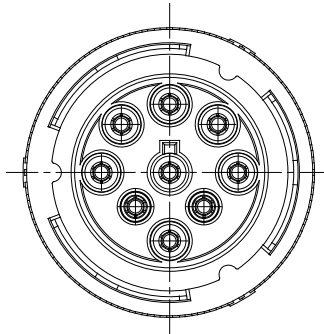

REVISIONS					
REV	ECO	DESCRIPTION	DATE	BY	APPR
A3		RELEASE NEW DWG FORMAT	04SEP13	ORION	
A4	-	UPDATE DRAWING	07/JAN/20	ROOKIE	TOMMY

NOTES: UNLESS OTHERWISE SPECIFIED

- MATERIAL:
HOUSING: THERMOPLASTIC; BLACK
SEAL: SILICONE RUBBER
- MODIFICATIONS: COUPLING RING;
J1939 TYPE 1 KEY ARRANGEMENT;
- SPECIFICATIONS:
3.1 CURRENT RATING: 13 AMPS
3.2 OPERATING TEMPERATURE: -55°C TO +125°C.
3.3 DIELECTRIC WITHSTANDING VOLTAGE: LESS THAN 2 MILLIAMPS CURRENT LEAKAGE @ 1500 VOLTS AC.
3.4 INSULATION RESISTANCE: 1000 MEGOHM MIN @ 25°C.
3.5 MOISTURE RESISTANCE: IP67 (MATED CONDITION).
3.6 MATING CYCLE DURABILITY: 100 CYCLES
3.7 RoHS COMPLIANT
- MATING PART: AHD10-9-1939P/PE/P-B022/PR-B022 AND AHD14-9-1939P/PE, AHD17-P-1939PE/PES
- ALL DIMENSIONS ARE FOR REFERENCE USE ONLY.

6 CONTACT SIZE AND WIRE RANGE:

CONTACT SIZE	MIN. INSUL O.D.	MAX. INSUL O.D.	WIRE RANGE
16	2.54 mm (.100 in)	3.81 mm (.150 in)	14 - 20 AWG

AHD16-9-1939S		DESCRIPTION		ITEM
PART NUMBER				
QUANTITY		MATERIALS LIST		
UNLESS OTHERWISE SPECIFIED: 1) All dimensions are in metric (mm). 2) Tolerances are as follows: 1 PL DEC ±0.30 2 PL DEC ±0.15 3 PL DEC ±0.08 3) Note reference =		SIGNATURES		DATE
		DRAWN: ROOKIE		07/JAN/20
		CHECKED: ORION		07/JAN/20
		APPROVAL: TOMMY		07/JAN/20
MATERIAL SPECIFICATIONS:		CUSTOMER:		
PROCESS SPECIFICATIONS:		THIS DRAWING IS SUPPLIED FOR INFORMATION ONLY. DESIGN FEATURES, SPECIFICATIONS AND PERFORMANCE DATA SHOWN HEREON ARE THE PROPERTY OF THE AMPHENOL CORPORATION. NO RIGHTS OF REPRODUCTION ARE IMPLIED. ALL DIMENSIONS ARE SUBJECT TO NORMAL MANUFACTURING VARIATIONS.		
NEXT ASSY:		SIZE: B C-	TYPE:	DWG NO: AHD16-9-1939S
		SCALE: NONE		REVISION: A4
		SHEET 1 OF 1		

TITLE: PLUG 9 POSITION COUPLING RING, J1939AHD SERIES
DWG NO: AHD16-9-1939S
REV: A4
SH: 1
OF: 1

X-ON Electronics

Largest Supplier of Electrical and Electronic Components

Click to view similar products for [Automotive Connectors](#) category: