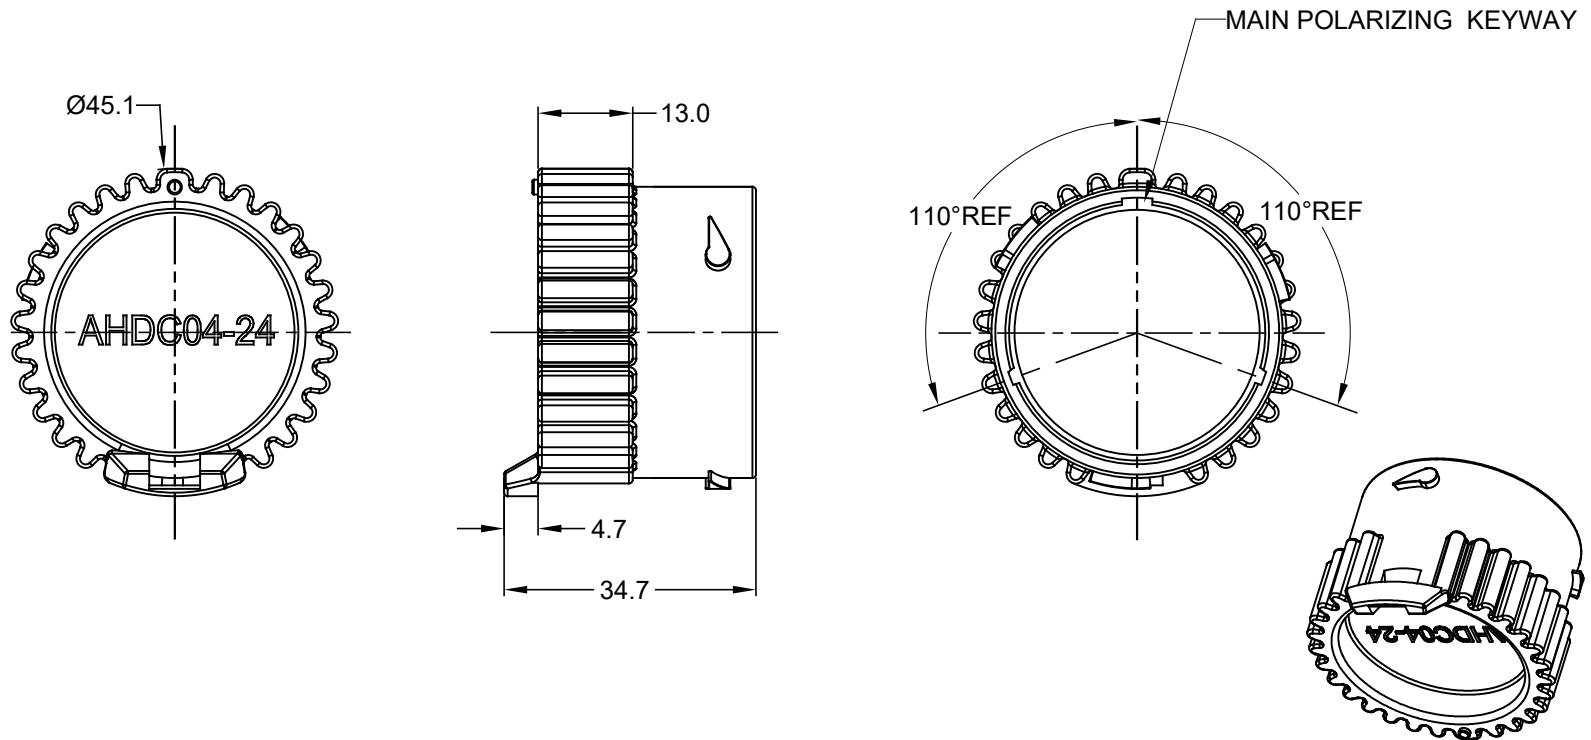

REVISIONS					
REV	ECO	DESCRIPTION	DATE	BY	APPR
A1		RELEASE NEW PRODUCT	22NOV15	ORION	TOMMY
A2		UPDATE SOME DIMENSIONS	23DEC15	ORION	TOMMY
A3		CHANGE P/N TO AHDC04-24	01JUN17	SULLEN	TOMMY

NOTES: UNLESS OTHERWISE SPECIFIED

1. MATERIAL:
   SHELL: THERMOPLASTIC
   SEAL: SILICONE RUBBER
2. COLORS: BLACK
3. RoHS COMPLIANT
4. COMPATIBLE WITH ALL SIZE 24 AHDP SERIES PLUG.
5. ALL DIMENSIONS ARE FOR REFERENCE USE ONLY.

AHDC04-24		DESCRIPTION		ITEM
PART NUMBER		DESCRIPTION		ITEM
QUANTITY	MATERIALS LIST			
UNLESS OTHERWISE SPECIFIED		SIGNATURES		DATE
1) All dimensions are in metric(mm).		DRAWN: SULLEN.ZHANG		01JUN17
2) Tolerances are as follows:		CHECKED: ORION.LI		01JUN17
1 PL DEC ± 0.30		ENGINEER:		
2 PL DEC ± 0.15		APPROVAL: TOMMY.XIE		01JUN17
3 PL DEC ± 0.08		CUSTOMER:		
3) Note reference = $\triangle X$		THIS DRAWING IS SUPPLIED FOR INFORMATION ONLY. DESIGN FEATURES, SPECIFICATIONS AND PERFORMANCE DATA SHOWN HEREON ARE THE PROPERTY OF THE AMPHENOL CORPORATION. NO RIGHTS OF REPRODUCTION ARE IMPLIED. ALL DIMENSIONS ARE SUBJECT TO NORMAL MANUFACTURING VARIATIONS.		
MATERIAL SPECIFICATIONS:		SIZE		TYPE
PROCESS SPECIFICATIONS:		A C-		DWG NO:
NEXT ASSY:		AHDC04-24		REVISION
		SCALE: NONE		A3
		SHEET 1 OF 1		

Amphenol

Sine Systems - www.amphenol-sine.com
44724 Morley Drive
Clinton Township, MI 48036

PROTECTIVE CAP FOR PLUGS,
AHDP SERIES, SIZE 24