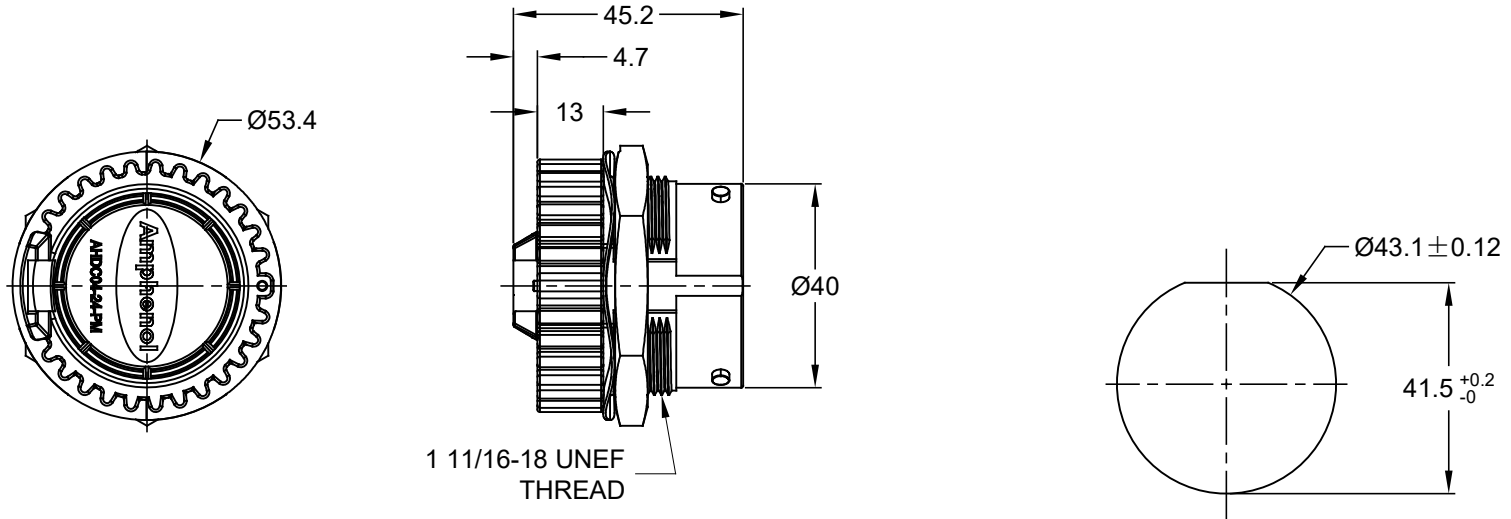

RECOMMENDED PANEL MOUNTING HOLE
RECOMMENDED PANEL THICKNESS: 1.6 TO 4.7MM

NOTES: UNLESS OTHERWISE SPECIFIED

- MATERIAL:
SHELL: THERMOPLASTIC
NUT: THERMOPLASTIC
SEAL: SILICONE RUBBER
LOCK WASHER: STEEL
- COLORS: BLACK
- RoHS COMPLIANT
- COMPATIBLE WITH ALL SIZE 24 AHDP SERIES PLUG.
- ALL DIMENSIONS ARE FOR REFERENCE USE ONLY.

AHDC04-24-PM				
PART NUMBER		DESCRIPTION		ITEM
QUANTITY	MATERIALS LIST			
UNLESS OTHERWISE SPECIFIED 1) All dimensions are in metric(mm). 2) Tolerances are as follows: 1 PL DEC ±0.30 2 PL DEC ±0.15 3 PL DEC ±0.08 Fractions ±1/64 Angles ±1° 3) Note reference =		SIGNATURES DATE DRAWN: SULLEN.ZHANG 01JUN17 CHECKED: ORION.LI 01JUN17 ENGINEER: APPROVAL: TOMMY.XIE 01JUN17 CUSTOMER:		<h1>Amphenol</h1> Sine Systems - www.amphenol-sine.com 44724 Morley Drive Clinton Township, MI 48036
MATERIAL SPECIFICATIONS:		THIS DRAWING IS SUPPLIED FOR INFORMATION ONLY. DESIGN FEATURES, SPECIFICATIONS AND PERFORMANCE DATA SHOWN HEREON ARE THE PROPERTY OF THE AMPHENOL CORPORATION. NO RIGHTS OF REPRODUCTION ARE IMPLIED. ALL DIMENSIONS ARE SUBJECT TO NORMAL MANUFACTURING VARIATIONS.		
PROCESS SPECIFICATIONS:		SIZE: A	TYPE: C-	DWG NO: AHDC04-24-PM
NEXT ASSY:		SCALE: NONE		REVISION: 04
				SHEET 1 OF 1