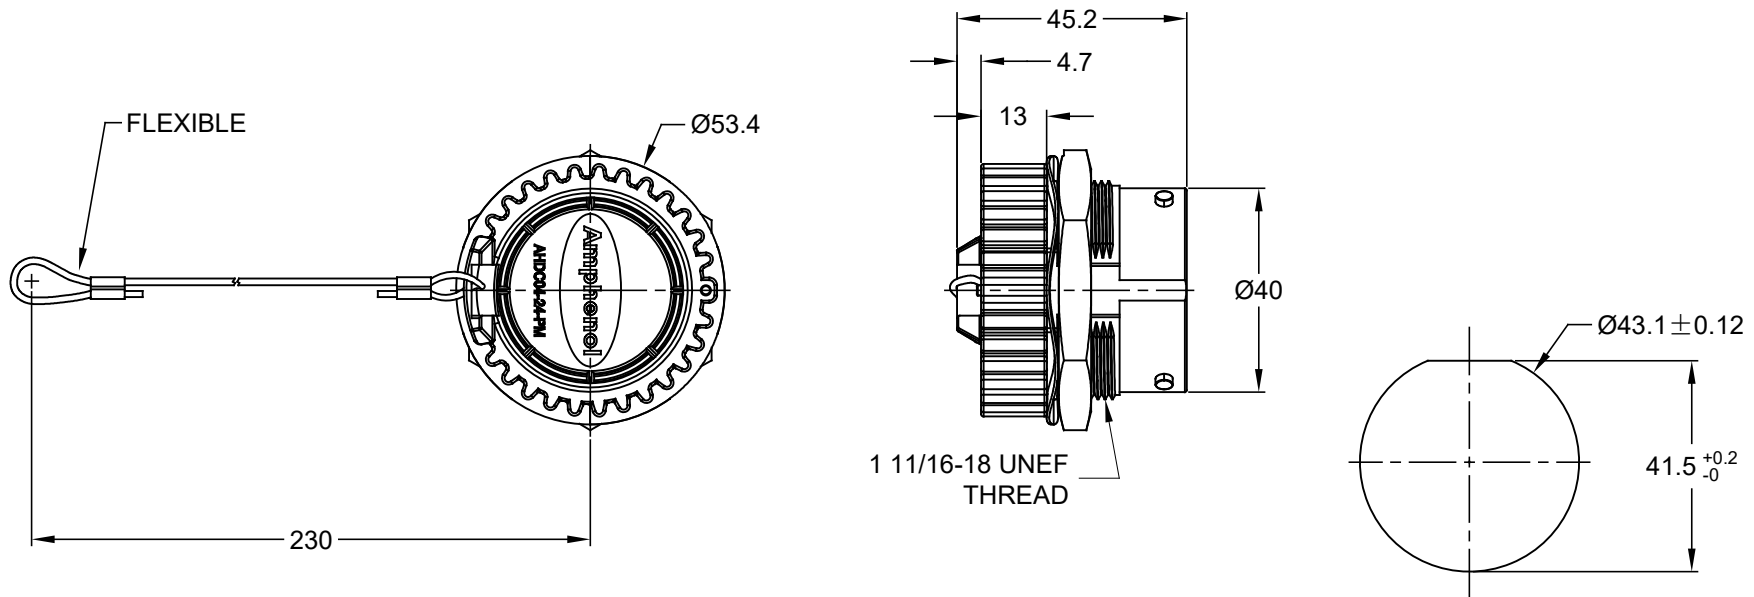

REVISIONS					
REV	ECO	DESCRIPTION	DATE	BY	APPR
01		PRELIMINARY DRAWING	15AUG17	SULLEN	TOMMY

RECOMMENDED PANEL MOUNTING HOLE  
RECOMMENDED PANEL THICKNESS: 1.6 TO 4.7MM

NOTES: UNLESS OTHERWISE SPECIFIED

- MATERIAL:  
SHELL: THERMOPLASTIC  
NUT: THERMOPLASTIC  
SEAL: SILICONE RUBBER  
CORD: NYLON  
LOCK WASHER: STEEL
- COLORS: BLACK
- RoHS COMPLIANT
- COMPATIBLE WITH ALL SIZE 24 AHDP SERIES PLUG.
- ALL DIMENSIONS ARE FOR REFERENCE USE ONLY.

AHDC04-24-PMT				
PART NUMBER		DESCRIPTION		ITEM
QUANTITY	MATERIALS LIST			
UNLESS OTHERWISE SPECIFIED		SIGNATURES		DATE
1) All dimensions are in metric(mm).		DRAWN: SULLEN.ZHANG		15AUG17
2) Tolerances are as follows:		CHECKED: ORION.LI		15AUG17
1 PL DEC ±0.30		ENGINEER:		
2 PL DEC ±0.15		APPROVAL: TOMMY.XIE		15AUG17
3 PL DEC ±0.08		CUSTOMER:		
3) Note reference =		THIS DRAWING IS SUPPLIED FOR INFORMATION ONLY. DESIGN FEATURES, SPECIFICATIONS AND PERFORMANCE DATA SHOWN HEREON ARE THE PROPERTY OF THE AMPHENOL CORPORATION. NO RIGHTS OF REPRODUCTION ARE IMPLIED. ALL DIMENSIONS ARE SUBJECT TO NORMAL MANUFACTURING VARIATIONS.		
MATERIAL SPECIFICATIONS:		SIZE		TYPE
PROCESS SPECIFICATIONS:		A		C-
NEXT ASSY:		DWG NO:		REVISION
		AHDC04-24-PMT		01
		SCALE: NONE		SHEET 1 OF 1