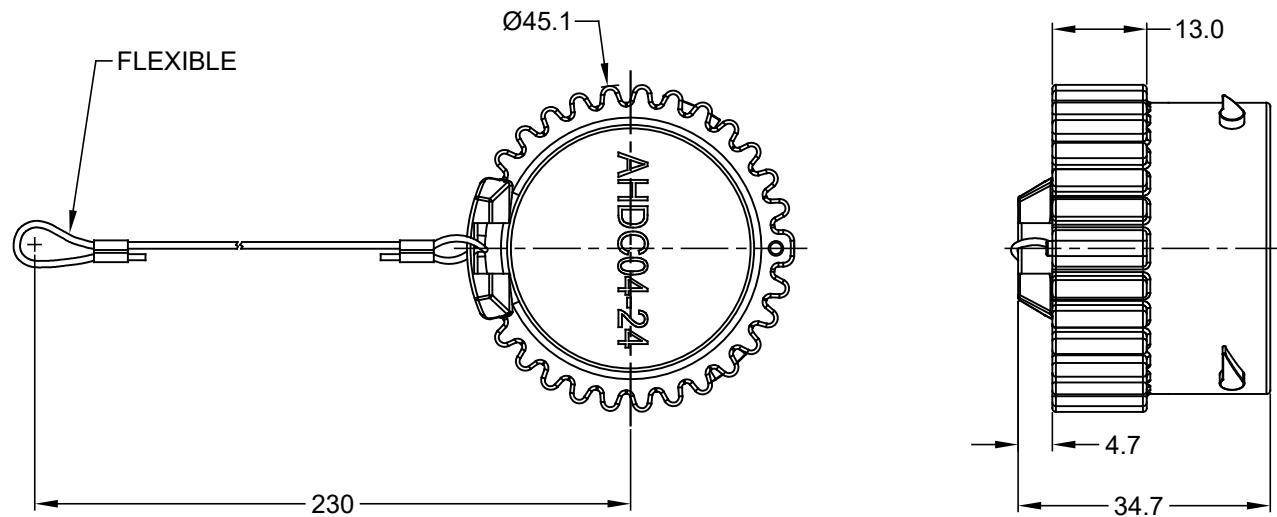

REVISIONS

REV	ECO	DESCRIPTION	DATE	BY	APPR
01		PRELIMINARY DRAWING	16MAY17	SULLEN	TOMMY
02		CHANGE P/N TO AHDC04-24-T	01JUN17	SULLEN	TOMMY

NOTES: UNLESS OTHERWISE SPECIFIED

1. MATERIAL:

SHELL: THERMOPLASTIC
 SEAL: SILICONE RUBBER
 CORD: NYLON

2. COLORS: BLACK

3. RoHS COMPLIANT

4. COMPATIBLE WITH ALL SIZE 24 AHDP SERIES PLUG.

5. ALL DIMENSIONS ARE FOR REFERENCE USE ONLY.

AHDC04-24-T				
PART NUMBER		DESCRIPTION		ITEM
QUANTITY	MATERIALS LIST			
UNLESS OTHERWISE SPECIFIED		SIGNATURES		DATE
1) All dimensions are in metric(mm).		DRAWN: SULLEN.ZHANG		01JUN17
2) Tolerances are as follows:		CHECKED: ORION.LI		01JUN17
1 PL DEC ±0.30		ENGINEER:		
2 PL DEC ±0.15		APPROVAL: TOMMY.XIE		01JUN17
3 PL DEC ±0.08		CUSTOMER:		
3) Note reference =		THIS DRAWING IS SUPPLIED FOR INFORMATION ONLY. DESIGN FEATURES, SPECIFICATIONS AND PERFORMANCE DATA SHOWN HEREON ARE THE PROPERTY OF THE AMPHENOL CORPORATION. NO RIGHTS OF REPRODUCTION ARE IMPLIED. ALL DIMENSIONS ARE SUBJECT TO NORMAL MANUFACTURING VARIATIONS.		
MATERIAL SPECIFICATIONS:		SIZE		TYPE
PROCESS SPECIFICATIONS:		A		C-
NEXT ASSY:		DWG NO:		REVISION
		AHDC04-24-T		02
		SCALE: NONE		SHEET 1 OF 1

Amphenol

Sine Systems - www.amphenol-sine.com
 44724 Morley Drive
 Clinton Township, MI 48036

PROTECTIVE CAP FOR PLUGS,
 WITH CORD, AHDP SERIES, SIZE 24

X-ON Electronics

Largest Supplier of Electrical and Electronic Components