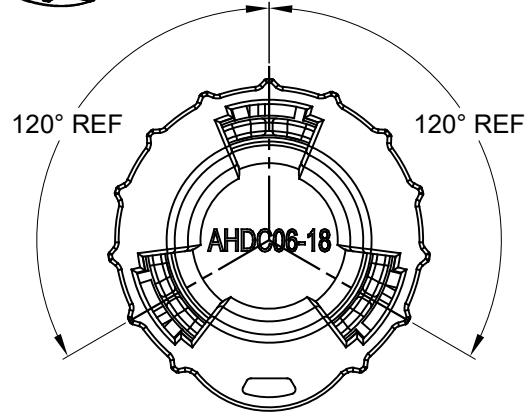

REVISIONS

REV	ECO	DESCRIPTION	DATE	BY	APPR
01		PRELIMINARY DRAWING	11APR17	SULLEN	TOMMY
02		CHANGE P/N TO AHDC06-18	18MAY17	SULLEN	TOMMY
03		CHANGE DIMENSIONS	21JUL17	SULLEN	TOMMY

NOTES: UNLESS OTHERWISE SPECIFIED

1. MATERIAL: THERMOPLASTIC
2. COLORS: BLACK
3. RoHS COMPLIANT
4. COMPATIBLE WITH ALL SIZE 18 AHDP SERIES RECEPTACLE.
5. ALL DIMENSIONS ARE FOR REFERENCE USE ONLY.

AHDC06-18		DESCRIPTION		ITEM
PART NUMBER		DESCRIPTION		ITEM
QUANTITY	MATERIALS LIST			
UNLESS OTHERWISE SPECIFIED		SIGNATURES	DATE	Amphenol Sine Systems - www.amphenol-sine.com 44724 Morley Drive Clinton Township, MI 48036
1) All dimensions are in metric(mm).		DRAWN: SULLEN.ZHANG	21JUL17	
2) Tolerances are as follows:		CHECKED: ORION.LI	21JUL17	
1 PL DEC ±0.30 2 PL DEC ±0.15 3 PL DEC ±0.08		ENGINEER:		
3) Note reference =		APPROVAL: TOMMY.XIE	21JUL17	PRETECTIVE CAP FOR RECEPTACLE, AHDP SERIES, SIZE 18
MATERIAL SPECIFICATIONS:		CUSTOMER:		
PROCESS SPECIFICATIONS:		THIS DRAWING IS SUPPLIED FOR INFORMATION ONLY. DESIGN FEATURES, SPECIFICATIONS AND PERFORMANCE DATA SHOWN HEREON ARE THE PROPERTY OF THE AMPHENOL CORPORATION. NO RIGHTS OF REPRODUCTION ARE IMPLIED. ALL DIMENSIONS ARE SUBJECT TO NORMAL MANUFACTURING VARIATIONS.		
NEXT ASSY:		SIZE	TYPE	DWG NO:
		A	C-	AHDC06-18
		SCALE: NONE		REVISION 03
		SHEET 1 OF 1