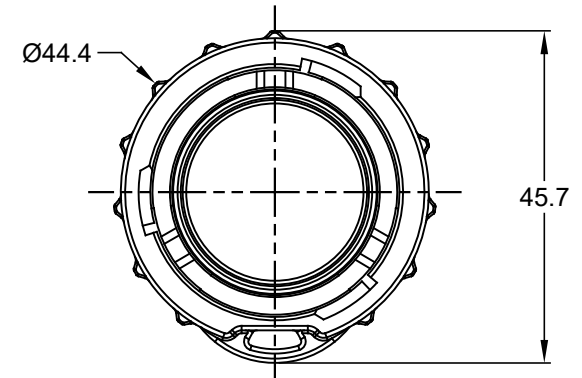

REVISIONS

REV	ECO	DESCRIPTION	DATE	BY	APPR
01		PRELIMINARY DRAWING	11APR17	SULLEN	TOMMY
02		CHANGE P/N TO AHDC06-18	18MAY17	SULLEN	TOMMY
03		CHANGE DIMENSIONS	21JUL17	SULLEN	TOMMY

NOTES: UNLESS OTHERWISE SPECIFIED

1. MATERIAL: THERMOPLASTIC
2. COLORS: BLACK
3. RoHS COMPLIANT
4. COMPATIBLE WITH ALL SIZE 18 AHDP SERIES RECEPTACLE.
5. ALL DIMENSIONS ARE FOR REFERENCE USE ONLY.

AHDC06-18		DESCRIPTION		ITEM
PART NUMBER		DESCRIPTION		ITEM
QUANTITY	MATERIALS LIST			
UNLESS OTHERWISE SPECIFIED		SIGNATURES	DATE	Amphenol Sine Systems - www.amphenol-sine.com 44724 Morley Drive Clinton Township, MI 48036
1) All dimensions are in metric(mm).		DRAWN: SULLEN.ZHANG	21JUL17	
2) Tolerances are as follows:		CHECKED: ORION.LI	21JUL17	
1 PL DEC ±0.30 2 PL DEC ±0.15 3 PL DEC ±0.08		ENGINEER:		
3) Note reference =		APPROVAL: TOMMY.XIE	21JUL17	PRETECTIVE CAP FOR RECEPTACLE, AHDP SERIES, SIZE 18
MATERIAL SPECIFICATIONS:		CUSTOMER:		
PROCESS SPECIFICATIONS:		THIS DRAWING IS SUPPLIED FOR INFORMATION ONLY. DESIGN FEATURES, SPECIFICATIONS AND PERFORMANCE DATA SHOWN HEREON ARE THE PROPERTY OF THE AMPHENOL CORPORATION. NO RIGHTS OF REPRODUCTION ARE IMPLIED. ALL DIMENSIONS ARE SUBJECT TO NORMAL MANUFACTURING VARIATIONS.		
NEXT ASSY:		SIZE	TYPE	DWG NO:
		A	C-	AHDC06-18
		SCALE: NONE		REVISION 03
		SHEET 1 OF 1