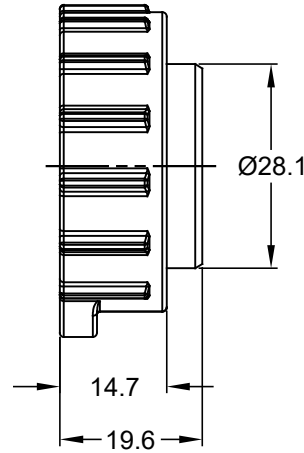

REVISIONS

REV	ECO	DESCRIPTION	DATE	BY	APPR
01		PRELIMINARY DRAWING	11APR17	SULLEN	TOMMY
02		CHANGE P/N TO AHDC06-18	18MAY17	SULLEN	TOMMY
03		CHANGE DIMENSIONS	21JUL17	SULLEN	TOMMY

NOTES: UNLESS OTHERWISE SPECIFIED

1. MATERIAL: THERMOPLASTIC
2. COLORS: BLACK
3. RoHS COMPLIANT
4. COMPATIBLE WITH ALL SIZE 18 AHDP SERIES RECEPTACLE.
5. ALL DIMENSIONS ARE FOR REFERENCE USE ONLY.

AHDC06-18		DESCRIPTION		ITEM
PART NUMBER		DESCRIPTION		ITEM
QUANTITY	MATERIALS LIST			
UNLESS OTHERWISE SPECIFIED		SIGNATURES	DATE	Amphenol Sine Systems - www.amphenol-sine.com 44724 Morley Drive Clinton Township, MI 48036
1) All dimensions are in metric(mm).		DRAWN: SULLEN.ZHANG	21JUL17	
2) Tolerances are as follows:		CHECKED: ORION.LI	21JUL17	
1 PL DEC ±0.30 2 PL DEC ±0.15 3 PL DEC ±0.08		ENGINEER:		
3) Note reference =		APPROVAL: TOMMY.XIE	21JUL17	PRETECTIVE CAP FOR RECEPTACLE, AHDP SERIES, SIZE 18
MATERIAL SPECIFICATIONS:		CUSTOMER:		
PROCESS SPECIFICATIONS:		THIS DRAWING IS SUPPLIED FOR INFORMATION ONLY. DESIGN FEATURES, SPECIFICATIONS AND PERFORMANCE DATA SHOWN HEREON ARE THE PROPERTY OF THE AMPHENOL CORPORATION. NO RIGHTS OF REPRODUCTION ARE IMPLIED. ALL DIMENSIONS ARE SUBJECT TO NORMAL MANUFACTURING VARIATIONS.		
NEXT ASSY:		SIZE	TYPE	DWG NO:
		A	C-	AHDC06-18
		SCALE: NONE		REVISION 03
		SHEET 1 OF 1