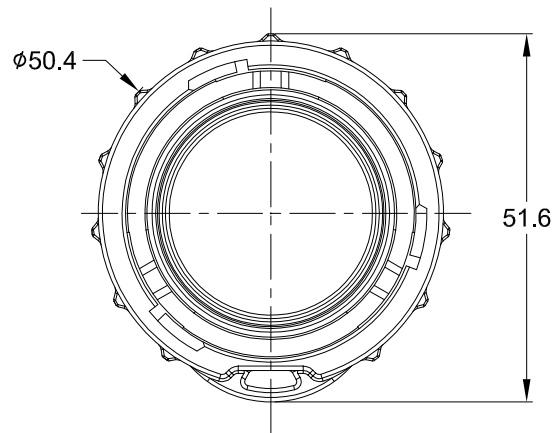

REVISIONS					
REV	ECO	DESCRIPTION	DATE	BY	APPR
A1		RELEASE NEW PRODUCT	02MAR18	RIMON	TOMMY

NOTES: UNLESS OTHERWISE SPECIFIED

1. MATERIAL: THERMOPLASTIC
2. COLORS: BLACK
3. RoHS COMPLIANT
4. COMPATIBLE WITH ALL SIZE 24 AHDP SERIES RECEPTACLE.
5. ALL DIMENSIONS ARE FOR REFERENCE USE ONLY.

AHDC06-24									
PART NUMBER		DESCRIPTION		ITEM					
QUANTITY	MATERIALS LIST								
<p>UNLESS OTHERWISE SPECIFIED</p> <p>1) All dimensions are in metric (mm).</p> <p>2) Tolerances are as follows:</p> <table border="0"> <tr> <td>1 PL DEC ±0.30</td> <td rowspan="3">Fractons ±1/64</td> </tr> <tr> <td>2 PL DEC ±0.15</td> </tr> <tr> <td>3 PL DEC ±0.08</td> </tr> </table> <p>3) Note reference = </p>		1 PL DEC ±0.30	Fractons ±1/64	2 PL DEC ±0.15	3 PL DEC ±0.08	<p>SIGNATURES</p> <p>DATE</p> <p>DRAWN: RIMON.MA 02MAR18</p> <p>CHECKED: ORION.LI 02MAR18</p> <p>ENGINEER:</p> <p>APPROVAL: TOMMY.XIE 02MAR18</p> <p>CUSTOMER:</p>		<p style="text-align: center;">Amphenol</p> <p style="text-align: center;">Sine Systems - www.amphenol-sine.com 44724 Morley Drive Clinton Township, MI 48036</p>	
1 PL DEC ±0.30	Fractons ±1/64								
2 PL DEC ±0.15									
3 PL DEC ±0.08									
MATERIAL SPECIFICATIONS:		THIS DRAWING IS SUPPLIED FOR INFORMATION ONLY. DESIGN FEATURES, SPECIFICATIONS AND PERFORMANCE DATA SHOWN HEREON ARE THE PROPERTY OF THE AMPHENOL CORPORATION. NO RIGHTS OF REPRODUCTION ARE IMPLIED. ALL DIMENSIONS ARE SUBJECT TO NORMAL MANUFACTURING VARIATIONS.							
PROCESS SPECIFICATIONS:		SIZE		REVISION					
NEXT ASSY:		A C-		A1					
		SCALE: NONE		DWG NO: AHDC06-24					
				SHEET 1 OF 1					