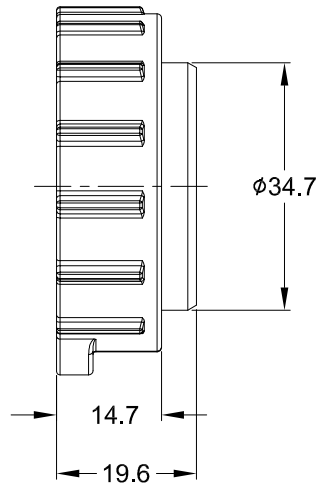

REVISIONS					
REV	ECO	DESCRIPTION	DATE	BY	APPR
A1		RELEASE NEW PRODUCT	02MAR18	RIMON	TOMMY

NOTES: UNLESS OTHERWISE SPECIFIED

1. MATERIAL: THERMOPLASTIC
2. COLORS: BLACK
3. RoHS COMPLIANT
4. COMPATIBLE WITH ALL SIZE 24 AHDP SERIES RECEPTACLE.
5. ALL DIMENSIONS ARE FOR REFERENCE USE ONLY.

AHDC06-24									
PART NUMBER		DESCRIPTION		ITEM					
QUANTITY	MATERIALS LIST								
<p>UNLESS OTHERWISE SPECIFIED</p> <p>1) All dimensions are in metric (mm).</p> <p>2) Tolerances are as follows:</p> <table border="0"> <tr> <td>1 PL DEC ±0.30</td> <td rowspan="3">Fractons ±1/64</td> </tr> <tr> <td>2 PL DEC ±0.15</td> </tr> <tr> <td>3 PL DEC ±0.08</td> </tr> </table> <p>3) Note reference = </p>		1 PL DEC ±0.30	Fractons ±1/64	2 PL DEC ±0.15	3 PL DEC ±0.08	<p>SIGNATURES</p> <p>DATE</p> <p>DRAWN: RIMON.MA 02MAR18</p> <p>CHECKED: ORION.LI 02MAR18</p> <p>ENGINEER:</p> <p>APPROVAL: TOMMY.XIE 02MAR18</p> <p>CUSTOMER:</p>		<p style="text-align: center;">Amphenol</p> <p style="text-align: center;">Sine Systems - www.amphenol-sine.com 44724 Morley Drive Clinton Township, MI 48036</p>	
1 PL DEC ±0.30	Fractons ±1/64								
2 PL DEC ±0.15									
3 PL DEC ±0.08									
MATERIAL SPECIFICATIONS:		THIS DRAWING IS SUPPLIED FOR INFORMATION ONLY. DESIGN FEATURES, SPECIFICATIONS AND PERFORMANCE DATA SHOWN HEREON ARE THE PROPERTY OF THE AMPHENOL CORPORATION. NO RIGHTS OF REPRODUCTION ARE IMPLIED. ALL DIMENSIONS ARE SUBJECT TO NORMAL MANUFACTURING VARIATIONS.							
PROCESS SPECIFICATIONS:		SIZE		REVISION					
NEXT ASSY:		A C-		A1					
		SCALE: NONE		DWG NO: AHDC06-24					
				SHEET 1 OF 1					