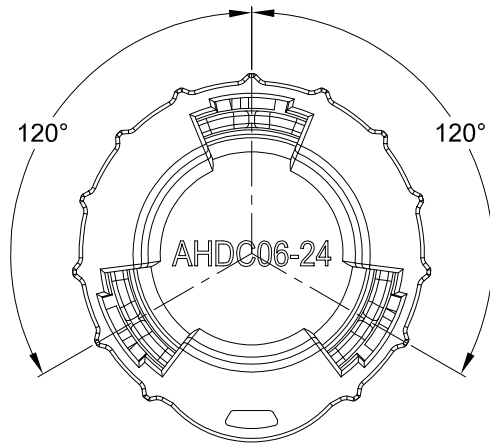

REVISIONS					
REV	ECO	DESCRIPTION	DATE	BY	APPR
A1		RELEASE NEW PRODUCT	02MAR18	RIMON	TOMMY

NOTES: UNLESS OTHERWISE SPECIFIED

1. MATERIAL: THERMOPLASTIC
2. COLORS: BLACK
3. RoHS COMPLIANT
4. COMPATIBLE WITH ALL SIZE 24 AHDP SERIES RECEPTACLE.
5. ALL DIMENSIONS ARE FOR REFERENCE USE ONLY.

AHDC06-24									
PART NUMBER		DESCRIPTION		ITEM					
QUANTITY	MATERIALS LIST								
<p>UNLESS OTHERWISE SPECIFIED</p> <p>1) All dimensions are in metric (mm).</p> <p>2) Tolerances are as follows:</p> <table border="0"> <tr> <td>1 PL DEC ±0.30</td> <td rowspan="3">Fractons ±1/64</td> </tr> <tr> <td>2 PL DEC ±0.15</td> </tr> <tr> <td>3 PL DEC ±0.08</td> </tr> </table> <p>3) Note reference = </p>		1 PL DEC ±0.30	Fractons ±1/64	2 PL DEC ±0.15	3 PL DEC ±0.08	<p>SIGNATURES</p> <p>DATE</p> <p>DRAWN: RIMON.MA 02MAR18</p> <p>CHECKED: ORION.LI 02MAR18</p> <p>ENGINEER:</p> <p>APPROVAL: TOMMY.XIE 02MAR18</p> <p>CUSTOMER:</p>		<p style="text-align: center;">Amphenol</p> <p style="text-align: center;">Sine Systems - www.amphenol-sine.com 44724 Morley Drive Clinton Township, MI 48036</p>	
1 PL DEC ±0.30	Fractons ±1/64								
2 PL DEC ±0.15									
3 PL DEC ±0.08									
MATERIAL SPECIFICATIONS:		THIS DRAWING IS SUPPLIED FOR INFORMATION ONLY. DESIGN FEATURES, SPECIFICATIONS AND PERFORMANCE DATA SHOWN HEREON ARE THE PROPERTY OF THE AMPHENOL CORPORATION. NO RIGHTS OF REPRODUCTION ARE IMPLIED. ALL DIMENSIONS ARE SUBJECT TO NORMAL MANUFACTURING VARIATIONS.							
PROCESS SPECIFICATIONS:		SIZE		REVISION					
NEXT ASSY:		A C-		A1					
		SCALE: NONE		DWG NO: AHDC06-24					
				SHEET 1 OF 1					