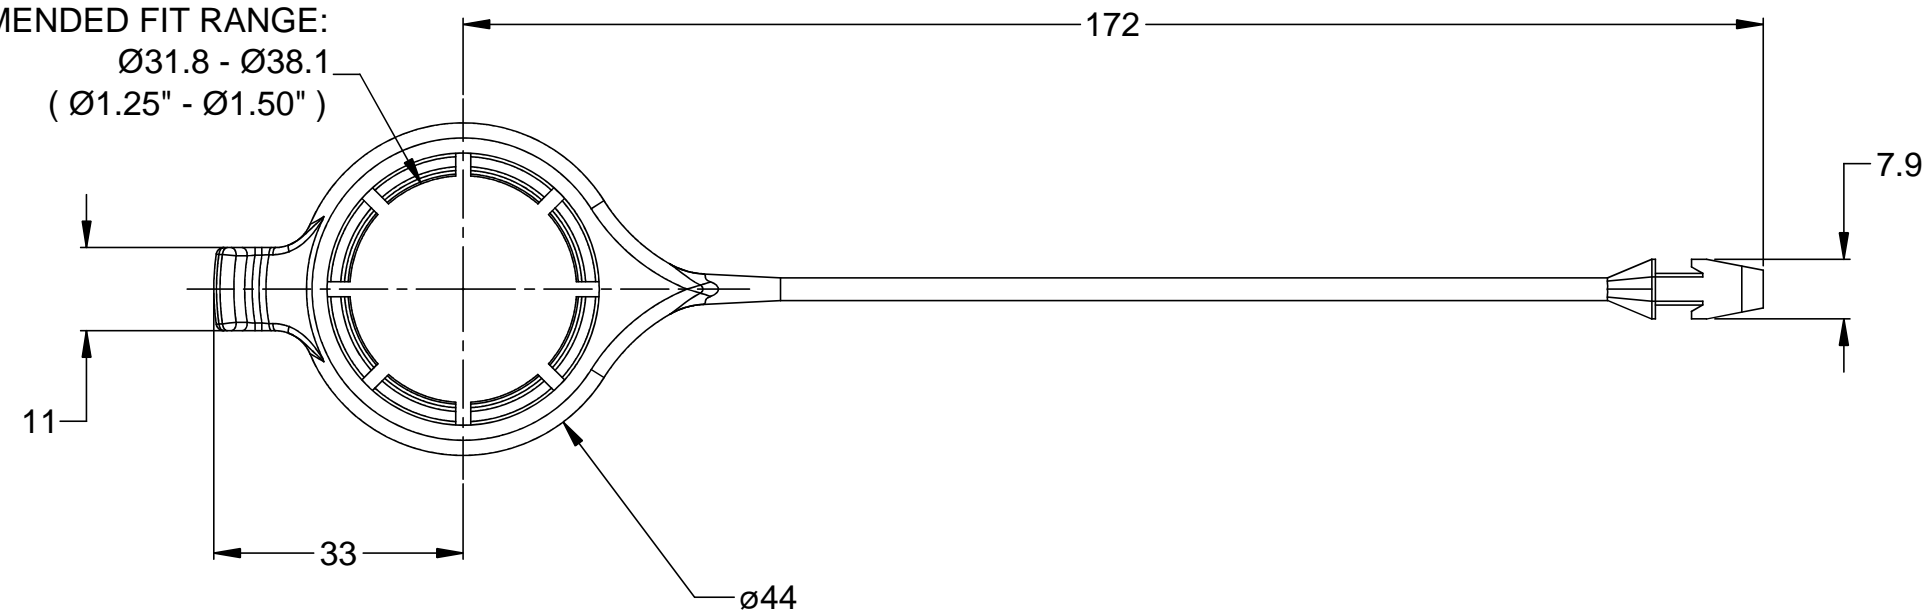

REVISIONS					
REV	ECO	DESCRIPTION	DATE	BY	APPR
A1	-	RELEASE FOR PRODUCTION	21MAR13	DRP	
A3	-	RELEASE CUSTOMER DRAWING	07NOV13	DRP	

RECOMMENDED FIT RANGE:
 $\varnothing 31.8 - \varnothing 38.1$
 ($\varnothing 1.25" - \varnothing 1.50"$)

ISOMETRIC VIEW

COLOR:
BLACK

NOTES: UNLESS OTHERWISE SPECIFIED

1. COMPATIBLE WITH CONNECTOR AHD17-9-1939PES
2. RoHS COMPLIANT.
3. ALL DIMENSIONS ARE FOR REFERENCE USE ONLY.

AHDC-09T		DESCRIPTION		ITEM
PART NUMBER				
QUANTITY	MATERIALS LIST			
UNLESS OTHERWISE SPECIFIED 1) All dimensions are in metric(mm). 2) Tolerances are as follows: 1 PL DEC ± 0.30 2 PL DEC ± 0.15 3 PL DEC ± 0.08 Fractions $\pm 1/64$ Angles $\pm 1^\circ$ 3) Note reference = $\triangle X$		SIGNATURES	DATE	<h1>Amphenol</h1> Sine Systems - www.amphenol-sine.com 44724 Morley Drive Clinton Township, MI 48036 TETHER, UNIVERSAL, AHD CAP
MATERIAL SPECIFICATIONS:		DRAWN: D.PARKS	21MAR13	
PROCESS SPECIFICATIONS:		CHECKED:		
NEXT ASSY:		ENGINEER:		
		APPROVAL:		
		CUSTOMER:		
		THIS DRAWING IS SUPPLIED FOR INFORMATION ONLY. DESIGN FEATURES, SPECIFICATIONS AND PERFORMANCE DATA SHOWN HEREON ARE THE PROPERTY OF THE AMPHENOL CORPORATION. NO RIGHTS OF REPRODUCTION ARE IMPLIED. ALL DIMENSIONS ARE SUBJECT TO NORMAL MANUFACTURING VARIATIONS.		
SIZE	TYPE	DWG NO.	REVISION	
B	C-	AHDC-09T	A3	
SCALE:	NONE	SHEET	1	OF 1

TITLE: TETHER, UNIVERSAL, AHD CAP
 DWG NO: AHDC-09T
 REV: A3
 SH: 1
 OF: 1

X-ON Electronics

Largest Supplier of Electrical and Electronic Components

Click to view similar products for [Automotive Connectors](#) category: