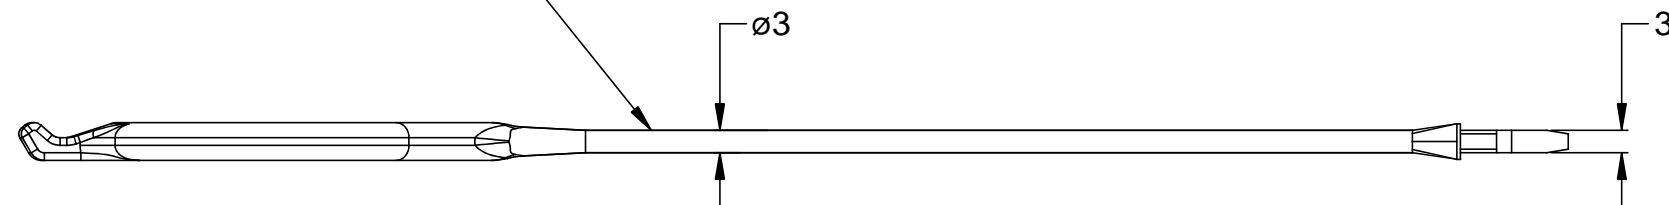

REVISIONS					
REV	ECO	DESCRIPTION	DATE	BY	APPR
A1	-	RELEASE FOR PRODUCTION	21MAR13	DRP	
A3	-	RELEASE CUSTOMER DRAWING	07NOV13	DRP	

RECOMMENDED FIT RANGE:
 $\varnothing 31.8 - \varnothing 38.1$
 ($\varnothing 1.25" - \varnothing 1.50"$)

ISOMETRIC VIEW

COLOR:
BLACK

NOTES: UNLESS OTHERWISE SPECIFIED

1. COMPATIBLE WITH CONNECTOR AHD17-9-1939PES
2. RoHS COMPLIANT.
3. ALL DIMENSIONS ARE FOR REFERENCE USE ONLY.

AHDC-09T		DESCRIPTION		ITEM
PART NUMBER				
QUANTITY	MATERIALS LIST			
UNLESS OTHERWISE SPECIFIED 1) All dimensions are in metric(mm). 2) Tolerances are as follows: 1 PL DEC ± 0.30 2 PL DEC ± 0.15 3 PL DEC ± 0.08 Fractions $\pm 1/64$ Angles $\pm 1^\circ$ 3) Note reference = $\triangle X$		SIGNATURES	DATE	<h1>Amphenol</h1> Sine Systems - www.amphenol-sine.com 44724 Morley Drive Clinton Township, MI 48036 TETHER, UNIVERSAL, AHD CAP
MATERIAL SPECIFICATIONS:		DRAWN: D.PARKS	21MAR13	
PROCESS SPECIFICATIONS:		CHECKED:		
NEXT ASSY:		ENGINEER:		
		APPROVAL:		
		CUSTOMER:		
		THIS DRAWING IS SUPPLIED FOR INFORMATION ONLY. DESIGN FEATURES, SPECIFICATIONS AND PERFORMANCE DATA SHOWN HEREON ARE THE PROPERTY OF THE AMPHENOL CORPORATION. NO RIGHTS OF REPRODUCTION ARE IMPLIED. ALL DIMENSIONS ARE SUBJECT TO NORMAL MANUFACTURING VARIATIONS.		
SIZE	TYPE	DWG NO.	REVISION	
B	C-	AHDC-09T	A3	
SCALE:	NONE	SHEET	1	OF 1

TITLE: TETHER, UNIVERSAL, AHD CAP
 DWG NO: AHDC-09T
 REV: A3
 SH: 1
 OF: 1

X-ON Electronics

Largest Supplier of Electrical and Electronic Components

Click to view similar products for [Automotive Connectors](#) category: