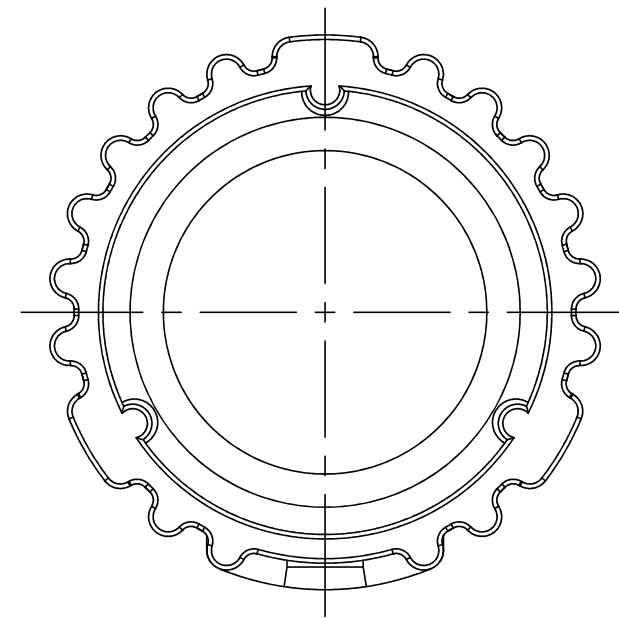

REVISIONS					
REV	ECO	DESCRIPTION	DATE	BY	APPR
A3	-	RELEASE CUSTOMER DRAWING	22FEB14	JARRY	

NOTES: UNLESS OTHERWISE SPECIFIED

1. MATERIAL: THERMOPLASTIC; COLOR: GREY
2. COMPATIBLE WITH 6 POSITION AHD SERIES RECEPTACLE.
3. RoHS COMPLIANT.
4. ALL DIMENSIONS ARE FOR REFERENCE USE ONLY.

TITLE: RECEPTACLE CAP,6 POSITION, AHD
 DWG NO: AHDC-16-6
 REV: A3
 SH: 1
 OF: 1

AHDC16-6		DESCRIPTION		ITEM
QUANTITY	PART NUMBER	DESCRIPTION		ITEM
MATERIALS LIST				
UNLESS OTHERWISE SPECIFIED		SIGNATURES		DATE
1) All dimensions are in metric(mm).		DRAWN: JARRY		22FEB14
2) Tolerances are as follows:		CHECKED:		
1 PL DEC ±0.30		ENGINEER:		
2 PL DEC ±0.15		APPROVAL:		
3 PL DEC ±0.08		CUSTOMER:		
3) Note reference =		THIS DRAWING IS SUPPLIED FOR INFORMATION ONLY. DESIGN FEATURES, SPECIFICATIONS AND PERFORMANCE DATA SHOWN HEREON ARE THE PROPERTY OF THE AMPHENOL CORPORATION. NO RIGHTS OF REPRODUCTION ARE IMPLIED. ALL DIMENSIONS ARE SUBJECT TO NORMAL MANUFACTURING VARIATIONS.		
MATERIAL SPECIFICATIONS:		SIZE		REVISION
PROCESS SPECIFICATIONS:		TYPE		
NEXT ASSY:		DWG NO:		
		AHDC-16-6		A3
		SCALE: NONE		SHEET 1 OF 1

Amphenol

Sine Systems - www.amphenol-sine.com
 44724 Morley Drive
 Clinton Township, MI 48036

RECEPTACLE CAP,6 POSITION, AHD

X-ON Electronics

Largest Supplier of Electrical and Electronic Components

Click to view similar products for [Automotive Connectors](#) category: