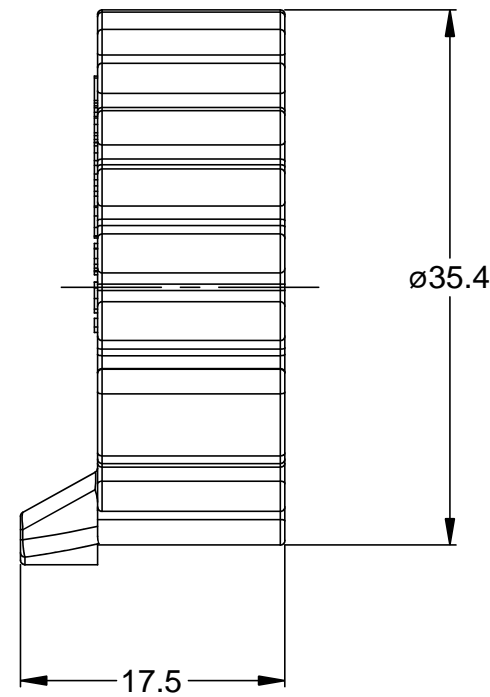

REVISIONS					
REV	ECO	DESCRIPTION	DATE	BY	APPR
A3	-	RELEASE CUSTOMER DRAWING	22FEB14	JARRY	

NOTES: UNLESS OTHERWISE SPECIFIED

1. MATERIAL: THERMOPLASTIC; COLOR: GREY
2. COMPATIBLE WITH 6 POSITION AHD SERIES RECEPTACLE.
3. RoHS COMPLIANT.
4. ALL DIMENSIONS ARE FOR REFERENCE USE ONLY.

TITLE: RECEPTACLE CAP,6 POSITION, AHD
 DWG NO: AHDC-16-6
 REV: A3
 SH: 1
 OF: 1

AHDC16-6		DESCRIPTION		ITEM
QUANTITY	PART NUMBER	DESCRIPTION		ITEM
MATERIALS LIST				
UNLESS OTHERWISE SPECIFIED		SIGNATURES		DATE
1) All dimensions are in metric(mm).		DRAWN: JARRY		22FEB14
2) Tolerances are as follows:		CHECKED:		
1 PL DEC ±0.30		ENGINEER:		
2 PL DEC ±0.15		APPROVAL:		
3 PL DEC ±0.08		CUSTOMER:		
3) Note reference =		THIS DRAWING IS SUPPLIED FOR INFORMATION ONLY. DESIGN FEATURES, SPECIFICATIONS AND PERFORMANCE DATA SHOWN HEREON ARE THE PROPERTY OF THE AMPHENOL CORPORATION. NO RIGHTS OF REPRODUCTION ARE IMPLIED. ALL DIMENSIONS ARE SUBJECT TO NORMAL MANUFACTURING VARIATIONS.		
MATERIAL SPECIFICATIONS:		SIZE		REVISION
PROCESS SPECIFICATIONS:		TYPE		
NEXT ASSY:		DWG NO:		
		AHDC-16-6		A3
		SCALE: NONE		SHEET 1 OF 1