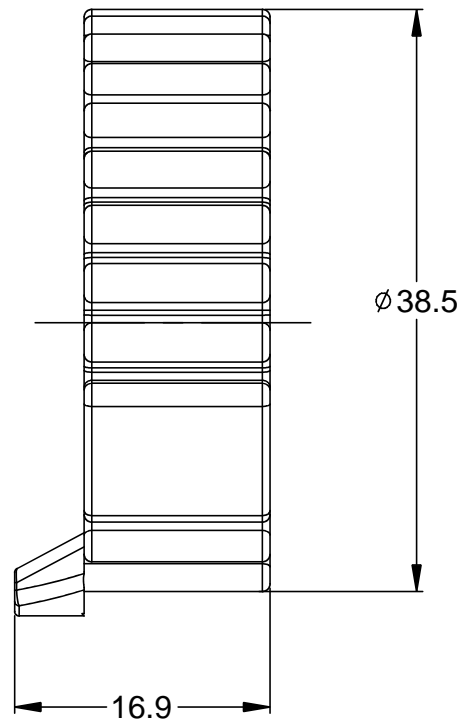

REVISIONS					
REV	ECO	DESCRIPTION	DATE	BY	APPR
A3	-	RELEASE CUSTOMER DRAWING	22FEB14	JARRY	

PART NUMBER CHART	
COLOR	PART NUMBER
GREY	AHDC-16-9
BLACK	AHDC-16-9-BLK

NOTES: UNLESS OTHERWISE SPECIFIED

1. MATERIAL: THERMOPLASTIC
2. COMPATIBLE WITH ALL 9 POSITION AHD SERIES RECEPTACLES
3. RoHS COMPLIANT.
4. ALL DIMENSIONS ARE FOR REFERENCE USE ONLY.

QUANTITY	SEE CHART	DESCRIPTION	ITEM
	PART NUMBER		
MATERIALS LIST			
UNLESS OTHERWISE SPECIFIED		<p style="text-align: center;">Amphenol</p> <p style="text-align: center;">Sine Systems - www.amphenol-sine.com 44724 Morley Drive Clinton Township, MI 48036</p> <p style="text-align: center;">RECEPTACLE CAP,9 POSITION, AHD</p>	
1) All dimensions are in metric(mm).			
2) Tolerances are as follows:			
3) Note reference =			
MATERIAL SPECIFICATIONS:		SIGNATURES DATE	
PROCESS SPECIFICATIONS:		DRAWN: JARRY 22FEB14	
NEXT ASSY:		CHECKED:	
		ENGINEER:	
		APPROVAL:	
		CUSTOMER:	
		THIS DRAWING IS SUPPLIED FOR INFORMATION ONLY. DESIGN FEATURES, SPECIFICATIONS AND PERFORMANCE DATA SHOWN HEREON ARE THE PROPERTY OF THE AMPHENOL CORPORATION. NO RIGHTS OF REPRODUCTION ARE IMPLIED. ALL DIMENSIONS ARE SUBJECT TO NORMAL MANUFACTURING VARIATIONS.	
		SIZE: B C-	REVISION: A3
		SCALE: NONE	DWG NO: AHDC-16-9-XXX
		SHEET 1 OF 1	

TITLE: RECEPTACLE CAP,9 POSITION, AHD DWG NO: AHDC-16-9-XXX REV: A3 SH: 1 OF: 1

X-ON Electronics

Largest Supplier of Electrical and Electronic Components

Click to view similar products for [Automotive Connectors](#) category: