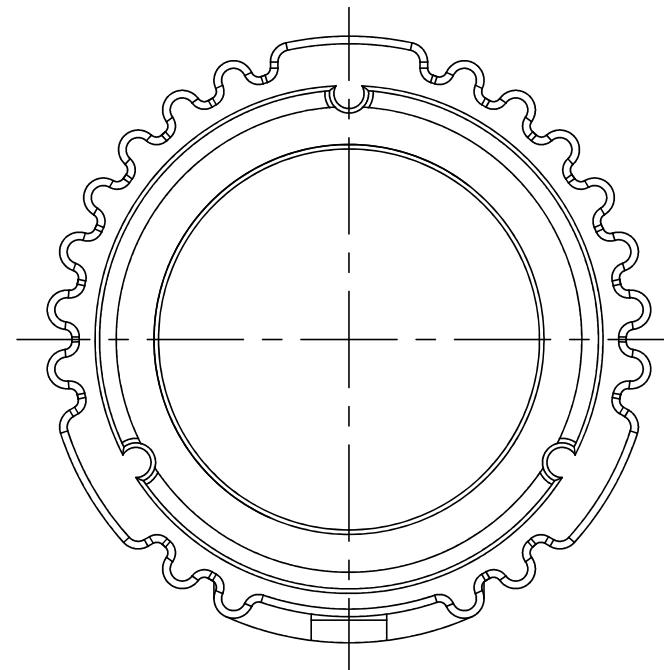

REVISIONS					
REV	ECO	DESCRIPTION	DATE	BY	APPR
A3	-	RELEASE CUSTOMER DRAWING	22FEB14	JARRY	

NOTES: UNLESS OTHERWISE SPECIFIED

1. MATERIAL: THERMOPLASTIC; COLOR: BLACK
2. COMPATIBLE WITH ALL 9 POSITION AHD SERIES RECEPTACLES.
3. RoHS COMPLIANT.
4. ALL DIMENSIONS ARE FOR REFERENCE USE ONLY.

TITLE: RECEPTACLE CAP,9 POSITION,OBD,AHD
 DWG NO: AHDC-16-9-OBDBK
 REV: A3
 SH: 1
 OF: 1

AHDC16-9-OBDBK		DESCRIPTION		ITEM
QUANTITY	PART NUMBER	MATERIALS LIST		
UNLESS OTHERWISE SPECIFIED		SIGNATURES		DATE
1) All dimensions are in metric(mm).		DRAWN: JARRY		22FEB14
2) Tolerances are as follows:		CHECKED:		
1 PL DEC ±0.30		ENGINEER:		
2 PL DEC ±0.15		APPROVAL:		
3 PL DEC ±0.08		CUSTOMER:		
3) Note reference = \triangle X		THIS DRAWING IS SUPPLIED FOR INFORMATION ONLY. DESIGN FEATURES, SPECIFICATIONS AND PERFORMANCE DATA SHOWN HEREON ARE THE PROPERTY OF THE AMPHENOL CORPORATION. NO RIGHTS OF REPRODUCTION ARE IMPLIED. ALL DIMENSIONS ARE SUBJECT TO NORMAL MANUFACTURING VARIATIONS.		
MATERIAL SPECIFICATIONS:		SCALE: NONE		
PROCESS SPECIFICATIONS:		SIZE: B C-		DWG NO: AHDC-16-9-OBDBK
NEXT ASSY:		REVISION: A3		
		SINE SYSTEMS - www.amphenol-sine.com 44724 Morley Drive Clinton Township, MI 48036		
		RECEPTACLE CAP,9 POSITION,OBD,AHD		
		SHEET 1 OF 1		