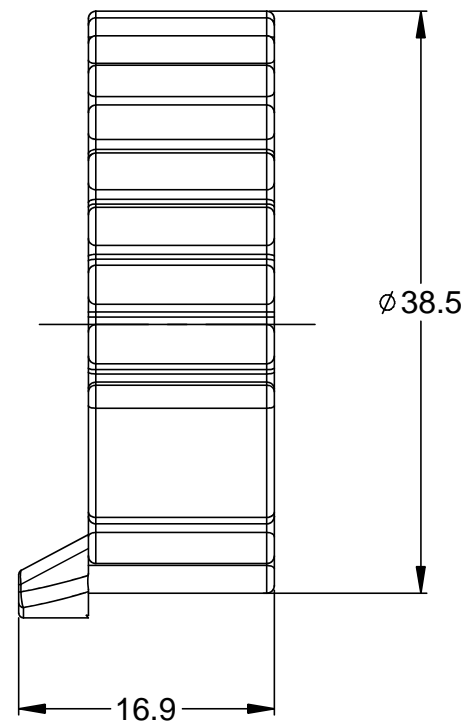

REVISIONS					
REV	ECO	DESCRIPTION	DATE	BY	APPR
A3	-	RELEASE CUSTOMER DRAWING	22FEB14	JARRY	

NOTES: UNLESS OTHERWISE SPECIFIED

1. MATERIAL: THERMOPLASTIC; COLOR: BLACK
2. COMPATIBLE WITH ALL 9 POSITION AHD SERIES RECEPTACLES.
3. RoHS COMPLIANT.
4. ALL DIMENSIONS ARE FOR REFERENCE USE ONLY.

TITLE: RECEPTACLE CAP,9 POSITION,OBD,AHD
 DWG NO: AHDC-16-9-OBDBK
 REV: A3
 SH: 1
 OF: 1

AHDC16-9-OBDBK		DESCRIPTION		ITEM
QUANTITY	PART NUMBER	MATERIALS LIST		
UNLESS OTHERWISE SPECIFIED		SIGNATURES		DATE
1) All dimensions are in metric(mm).		DRAWN: JARRY		22FEB14
2) Tolerances are as follows:		CHECKED:		
1 PL DEC ±0.30		ENGINEER:		
2 PL DEC ±0.15		APPROVAL:		
3 PL DEC ±0.08		CUSTOMER:		
3) Note reference = \triangle X		THIS DRAWING IS SUPPLIED FOR INFORMATION ONLY. DESIGN FEATURES, SPECIFICATIONS AND PERFORMANCE DATA SHOWN HEREON ARE THE PROPERTY OF THE AMPHENOL CORPORATION. NO RIGHTS OF REPRODUCTION ARE IMPLIED. ALL DIMENSIONS ARE SUBJECT TO NORMAL MANUFACTURING VARIATIONS.		
MATERIAL SPECIFICATIONS:		SCALE: NONE		
PROCESS SPECIFICATIONS:		SIZE: B C-		DWG NO: AHDC-16-9-OBDBK
NEXT ASSY:		REVISION: A3		
		SINE SYSTEMS - www.amphenol-sine.com 44724 Morley Drive Clinton Township, MI 48036		
		RECEPTACLE CAP,9 POSITION,OBD,AHD		
		SHEET 1 OF 1		