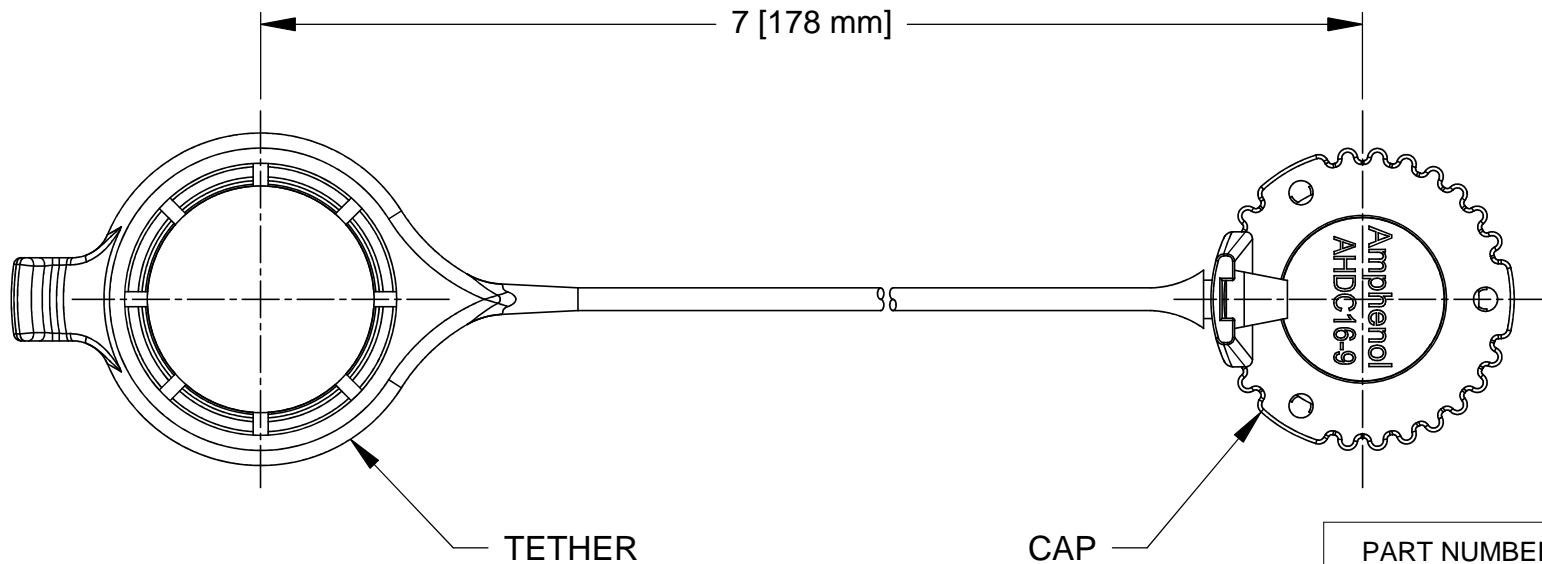

REVISIONS					
REV	ECO	DESCRIPTION	DATE	BY	APPR
A3		RELEASE NEW DWG FORMAT	03SEP13	JARRY	

PART NUMBER CHART	
COLOR	PART NUMBER
GREY	AHDC169-T
BLACK	AHDC169-T-BLK

QUANTITY	PART NUMBER	DESCRIPTION	ITEM
1	AHDC-09T	TETHER	2
1	AHDC-16-9-XXX	CAP	1

- NOTES: UNLESS OTHERWISE SPECIFIED
1. COMPATIBLE WITH AHD SERIES 9 POSITION RECEPTACLES
  2. ALL COMPONENTS ARE RoHS COMPLIANT.
  3. ALL DIMENSIONS ARE FOR REFERENCE USE ONLY.

MATERIALS LIST			
UNLESS OTHERWISE SPECIFIED: 1) All dimensions are in metric(mm). 2) Tolerances are as follows: 1 PL DEC ±0.30 2 PL DEC ±0.15 3 PL DEC ±0.08 Fractions ±1/64 Angles ±1° 3) Note reference =		SIGNATURES DRAWN: JARRY CHECKED: ENGINEER: APPROVAL:	DATE 03SEP13
MATERIAL SPECIFICATIONS:		CUSTOMER:	
PROCESS SPECIFICATIONS:		THIS DRAWING IS SUPPLIED FOR INFORMATION ONLY. DESIGN FEATURES, SPECIFICATIONS AND PERFORMANCE DATA SHOWN HEREON ARE THE PROPERTY OF THE AMPHENOL CORPORATION. NO RIGHTS OF REPRODUCTION ARE IMPLIED. ALL DIMENSIONS ARE SUBJECT TO NORMAL MANUFACTURING VARIATIONS.	
NEXT ASSY:		SIZE <b>A</b>	TYPE <b>C-</b>
		DWG NO: <b>AHDC169-T-XXX</b>	REVISION <b>A3</b>
		SCALE: <b>NONE</b>	SHEET <b>1</b> OF <b>1</b>