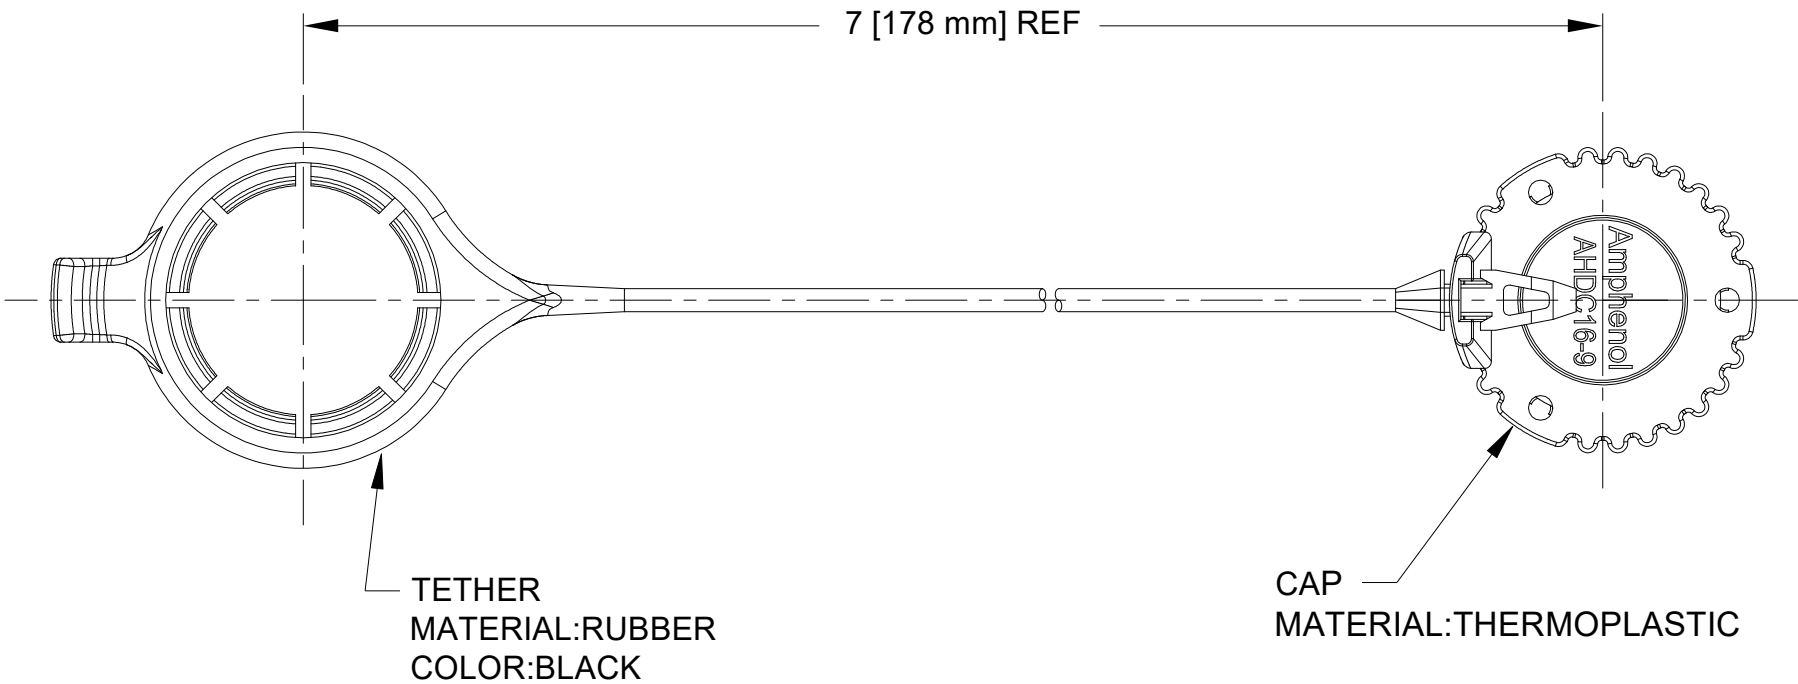

REVISIONS					
REV	ECO	DESCRIPTION	DATE	BY	APPR
A3		RELEASE NEW DWG FORMAT	03SEP13	JARRY	
A4		INCREASE THE SPECIAL-SHAPED HOLE FOR AHDC-09T	02NOV20	VITO	TOMMY

PART NUMBER CHART	
CAP COLOR	PART NUMBER
GREY	AHDC169-T
BLACK	AHDC169-T-BLK

1	AHDC-09T	TETHER	2
1	AHDC-16-9-XXX	CAP	1
QUANTITY	PART NUMBER	DESCRIPTION	ITEM

- NOTES: UNLESS OTHERWISE SPECIFIED
- COMPATIBLE WITH AHD SERIES 9 POSITION RECEPTACLES.
 - ALL COMPONENTS ARE RoHS COMPLIANT.
 - ALL DIMENSIONS ARE FOR REFERENCE USE ONLY.

MATERIALS LIST			
UNLESS OTHERWISE SPECIFIED 1) All dimensions are in metric(mm). 2) Tolerances are as follows: 1 PL DEC ±0.30 Fractions ±1/64 2 PL DEC ±0.15 Angles ±1° 3 PL DEC ±0.08 3) Note reference =		SIGNATURES DRAWN: VITO.LI CHECKED: ORION.LI ENGINEER: APPROVAL: TOMMY.XIE	DATE 02NOV20 06NOV20 09NOV20
MATERIAL SPECIFICATIONS: PROCESS SPECIFICATIONS: NEXT ASSY:		CUSTOMER: THIS DRAWING IS SUPPLIED FOR INFORMATION ONLY. DESIGN FEATURES, SPECIFICATIONS AND PERFORMANCE DATA SHOWN HEREON ARE THE PROPERTY OF THE AMPHENOL CORPORATION. NO RIGHTS OF REPRODUCTION ARE IMPLIED. ALL DIMENSIONS ARE SUBJECT TO NORMAL MANUFACTURING VARIATIONS.	<div style="text-align: center;"> <h1>Amphenol</h1> <p>Sine Systems - www.amphenol-sine.com 44724 Morley Drive Clinton Township, MI 48036</p> </div>
		SIZE A TYPE C- DWG NO: AHDC169-T-XXX REVISION A4	SCALE: NONE SHEET 1 OF 1