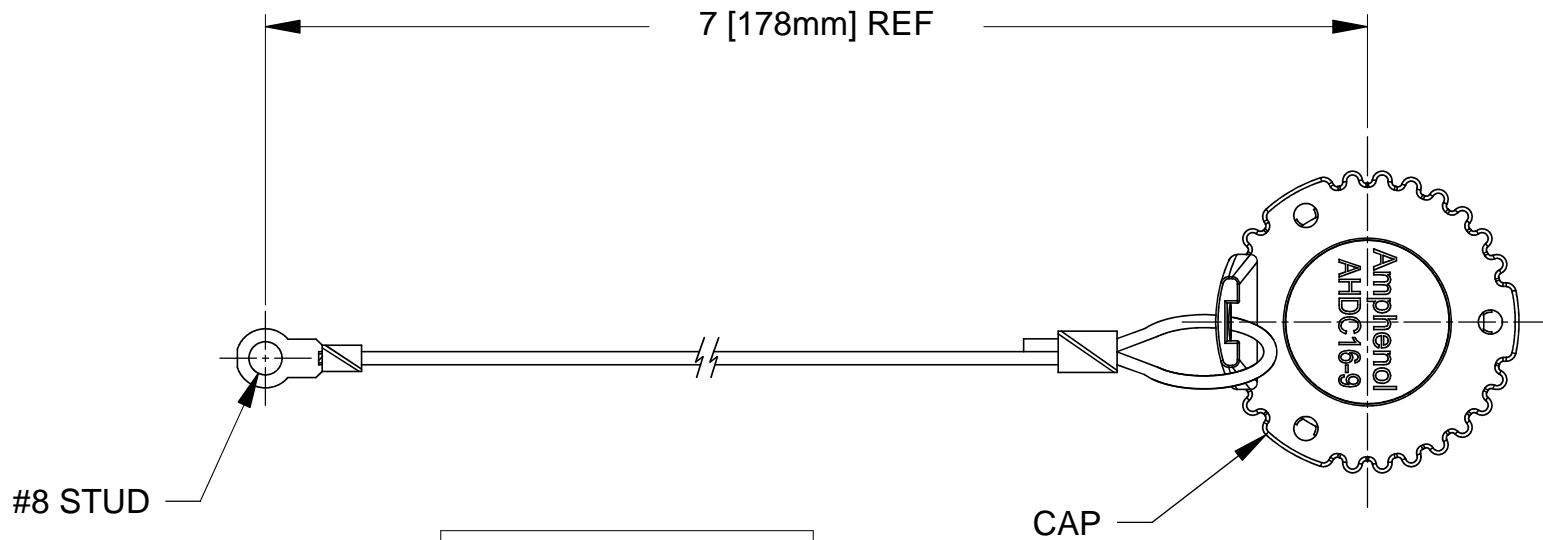

REVISIONS					
REV	ECO	DESCRIPTION	DATE	BY	APPR
A1		RELEASE CUSTOMER DRAWING	06NOV13	JARRY	

PART NUMBER CHART	
COLOR	PART NUMBER
GREY	AHDC169-TM
BLACK	AHDC169-TMBLK

NOTES: UNLESS OTHERWISE SPECIFIED

1. COMPATIBLE WITH 9 POSITION AHD SERIES RECEPTACLES .
2. ALL COMPONENTS ARE RoHS COMPLIANT.
3. ALL DIMENSIONS ARE FOR REFERENCE USE ONLY.

QUANTITY	SEE CHART	PART NUMBER	DESCRIPTION	ITEM
<b>MATERIALS LIST</b>				
UNLESS OTHERWISE SPECIFIED		SIGNATURES		DATE
1) All dimensions are in metric(mm).		DRAWN: JARRY		06NOV13
2) Tolerances are as follows:		CHECKED:		
1 PL DEC ±0.30		ENGINEER:		
2 PL DEC ±0.15		APPROVAL:		
3 PL DEC ±0.08		CUSTOMER:		
3) Note reference =		THIS DRAWING IS SUPPLIED FOR INFORMATION ONLY. DESIGN FEATURES, SPECIFICATIONS AND PERFORMANCE DATA SHOWN HEREON ARE THE PROPERTY OF THE AMPHENOL CORPORATION. NO RIGHTS OF REPRODUCTION ARE IMPLIED. ALL DIMENSIONS ARE SUBJECT TO NORMAL MANUFACTURING VARIATIONS.		
MATERIAL SPECIFICATIONS:		SIZE	TYPE	DWG NO:
PROCESS SPECIFICATIONS:		A	C-	AHDC169-TMXXX
NEXT ASSY:		SCALE: NONE		REVISION A1
			SHEET 1	OF 1