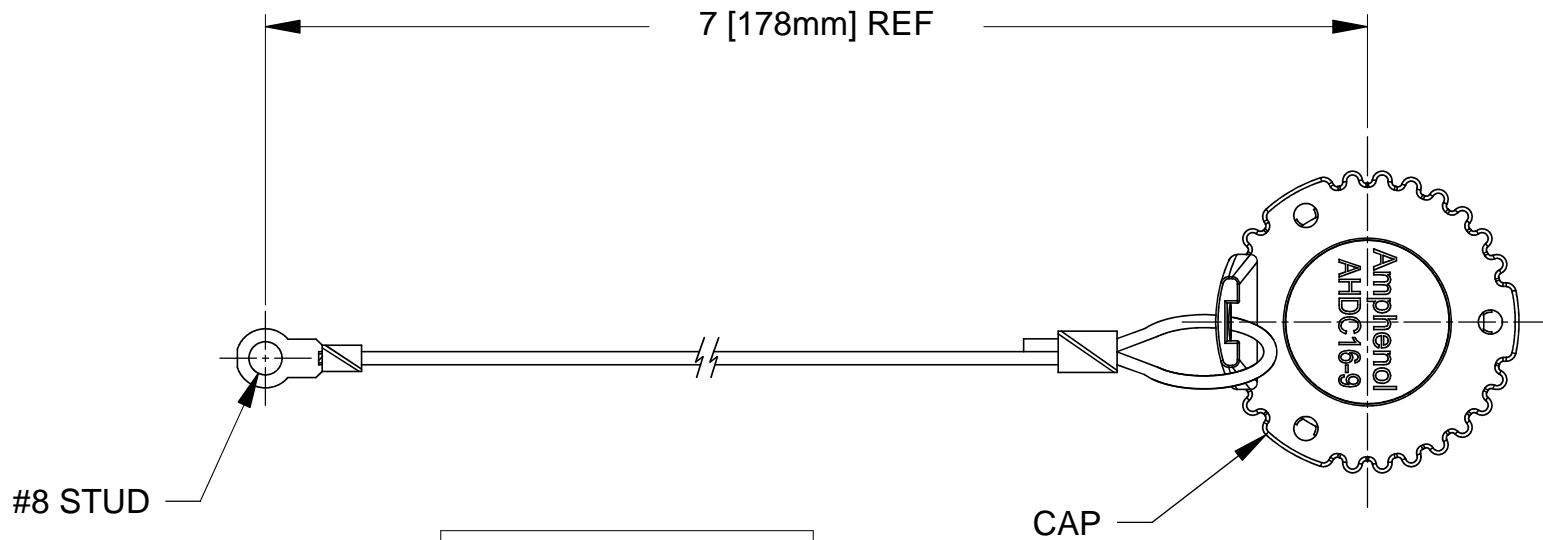

REVISIONS					
REV	ECO	DESCRIPTION	DATE	BY	APPR
A1		RELEASE CUSTOMER DRAWING	06NOV13	JARRY	

PART NUMBER CHART	
COLOR	PART NUMBER
GREY	AHDC169-TM
BLACK	AHDC169-TMBLK

NOTES: UNLESS OTHERWISE SPECIFIED

1. COMPATIBLE WITH 9 POSITION AHD SERIES RECEPTACLES .
2. ALL COMPONENTS ARE RoHS COMPLIANT.
3. ALL DIMENSIONS ARE FOR REFERENCE USE ONLY.

QUANTITY	SEE CHART	PART NUMBER	DESCRIPTION	ITEM
MATERIALS LIST				
UNLESS OTHERWISE SPECIFIED		SIGNATURES		DATE
1) All dimensions are in metric(mm).		DRAWN: JARRY		06NOV13
2) Tolerances are as follows:		CHECKED:		
1 PL DEC ±0.30		ENGINEER:		
2 PL DEC ±0.15		APPROVAL:		
3 PL DEC ±0.08		CUSTOMER:		
3) Note reference =		THIS DRAWING IS SUPPLIED FOR INFORMATION ONLY. DESIGN FEATURES, SPECIFICATIONS AND PERFORMANCE DATA SHOWN HEREON ARE THE PROPERTY OF THE AMPHENOL CORPORATION. NO RIGHTS OF REPRODUCTION ARE IMPLIED. ALL DIMENSIONS ARE SUBJECT TO NORMAL MANUFACTURING VARIATIONS.		
MATERIAL SPECIFICATIONS:		SIZE	TYPE	DWG NO:
PROCESS SPECIFICATIONS:		A	C-	AHDC169-TMXXX
NEXT ASSY:		SCALE: NONE		REVISION A1
			SHEET 1	OF 1

Amphenol

Sine Systems - www.amphenol-sine.com
44724 Morley Drive
Clinton Township, MI 48036

TETHERED CAP, METAL WIRE,
AHD 9 POSITION SERIES

X-ON Electronics

Largest Supplier of Electrical and Electronic Components