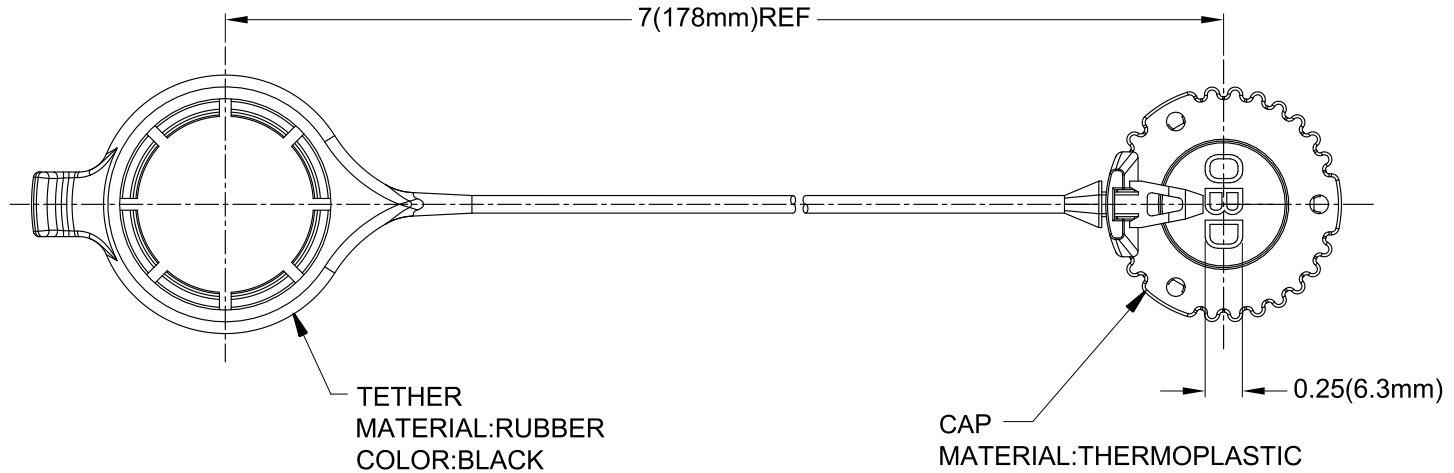

PART NUMBER CHART	
CAP COLOR	PART NUMBER
BLACK	AHDC169-T-OBDBK
GREEN	AHDC169-T-OB DGN

NOTES: UNLESS OTHERWISE SPECIFIED

1. COMPATIBLE WITH AHD SERIES 9 POSITION RECEPTACLES.
2. MOISTURE RESISTANCE: IP67 (MATED CONDITION)
3. ALL COMPONENTS ARE RoHS COMPLIANT.
4. ALL DIMENSIONS ARE FOR REFERENCE USE ONLY.

QUANTITY	PART NUMBER	DESCRIPTION	ITEM
1	AHDC-09T	TETHER	
1	AHDC-16-9-OB DXX	CAP	

SIGNATURES			DATE
DRAWN:	RONALD		02-NOV-21
CHECKED:	ORION		03-NOV-21
ENGINEER:			
APPROVAL:	TOMMY		04-NOV-21
CUSTOMER:			

MATERIALS LIST			
<p>UNLESS OTHERWISE SPECIFIED</p> <p>1) All dimensions are in metric (mm).</p> <p>2) Tolerances are as follows:</p> <p>1 PL DEC ±0.30 Fractions ±1/64</p> <p>2 PL DEC ±0.15 Angles ±1°</p> <p>3 PL DEC ±0.08</p> <p>3) Note reference = \triangle X</p>			
<p>MATERIAL SPECIFICATIONS:</p>			
<p>PROCESS SPECIFICATIONS:</p>			
<p>NEXT ASSY:</p>			
<p>THIS DRAWING IS SUPPLIED FOR INFORMATION ONLY. DESIGN FEATURES, SPECIFICATIONS AND PERFORMANCE DATA SHOWN HEREON ARE THE PROPERTY OF THE AMPHENOL CORPORATION. NO RIGHTS OF REPRODUCTION ARE IMPLIED. ALL DIMENSIONS ARE SUBJECT TO NORMAL MANUFACTURING VARIATIONS.</p>			
SIZE	TYPE	DWG NO.	REVISION
B	C-	AHDC169-T-OB DXX	A6
SCALE:	NONE		SHEET 1 OF 1