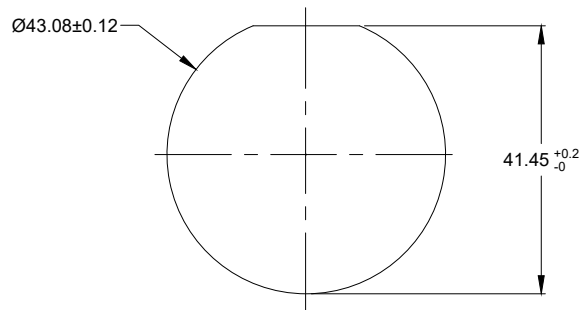

REVISIONS					
REV	ECO	DESCRIPTION	DATE	BY	APPR
A1	--	RELEASE NEW DRAWING	19/OCT/18	ROOKIE	TOMMY

RECOMMENDED PANEL MOUNTING HOLE

RECOMMENDED PANEL THICKNESS: 1.6 TO 4.7MM

NOTES: UNLESS OTHERWISE SPECIFIED

- MATERIAL:
SHELL: ALUMINUM ALLOY, NICKEL PLATED;
CHAIN: STAINLESS STEEL;
SEAL: SILICONE RUBBER.
- MATE WITH AHDM SERIES SIZE 24 PLUG (AHDM06-24-**** ,
* = ALL MODIFICATION) .
- IP CLASS : IP67&IP69K (MATED CONDITION) .
- RoHS COMPLIANT.
- ALL DIMENSIONS ARE FOR REFERENCE USE ONLY.

AHDC34-24		DESCRIPTION		ITEM
QUANTITY	PART NUMBER	MATERIALS LIST		
UNLESS OTHERWISE SPECIFIED		SIGNATURES		DATE
1) All dimensions are in metric(mm).		DRAWN:	ROOKIE	19/OCT/18
2) Tolerances are as follows:		CHECKED:	ORION	19/OCT/18
1 PL DEC ±0.30 Fractions ±1/64		ENGINEER:		
2 PL DEC ±0.15 Angles ±1°		APPROVAL:	TOMMY	19/OCT/18
3) Note reference =		CUSTOMER:		
MATERIAL SPECIFICATIONS:		THIS DRAWING IS SUPPLIED FOR INFORMATION ONLY. DESIGN FEATURES, SPECIFICATIONS AND PERFORMANCE DATA SHOWN HEREON ARE THE PROPERTY OF THE AMPHENOL CORPORATION. NO RIGHTS OF REPRODUCTION ARE IMPLIED. ALL DIMENSIONS ARE SUBJECT TO NORMAL MANUFACTURING VARIATIONS.		
PROCESS SPECIFICATIONS:		Sine Systems - www.amphenol-sine.com 44724 Morley Drive Clinton Township, MI 48036		
NEXT ASSY:		PROTECTIVE CAP FOR PLUG,AHDM,SIZE 24		
		SIZE	TYPE	DWG NO.
		B	C-	AHDC34-24
		SCALE:	NONE	REVISION
				A1
		SHEET 1 OF 1		