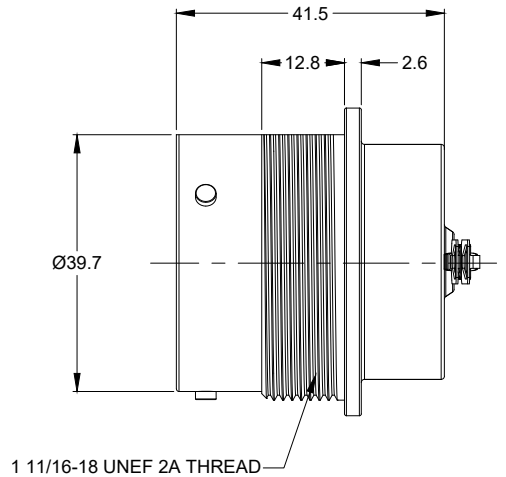

REVISIONS					
REV	ECO	DESCRIPTION	DATE	BY	APPR
A1	--	RELEASE NEW DRAWING	19/OCT/18	ROOKIE	TOMMY

RECOMMENDED PANEL MOUNTING HOLE

RECOMMENDED PANEL THICKNESS: 1.6 TO 4.7MM

NOTES: UNLESS OTHERWISE SPECIFIED

- MATERIAL:
SHELL: ALUMINUM ALLOY, NICKEL PLATED;
CHAIN: STAINLESS STEEL;
SEAL: SILICONE RUBBER.
- MATE WITH AHDM SERIES SIZE 24 PLUG (AHDM06-24-**** ,
* = ALL MODIFICATION) .
- IP CLASS : IP67&IP69K (MATED CONDITION) .
- RoHS COMPLIANT.
- ALL DIMENSIONS ARE FOR REFERENCE USE ONLY.

AHDC34-24		DESCRIPTION		ITEM
QUANTITY	PART NUMBER	MATERIALS LIST		
UNLESS OTHERWISE SPECIFIED		SIGNATURES		DATE
1) All dimensions are in metric(mm).		DRAWN:	ROOKIE	19/OCT/18
2) Tolerances are as follows:		CHECKED:	ORION	19/OCT/18
1 PL DEC ±0.30 Fractions ±1/64		ENGINEER:		
2 PL DEC ±0.15 Angles ±1°		APPROVAL:	TOMMY	19/OCT/18
3) Note reference =		CUSTOMER:		
MATERIAL SPECIFICATIONS:		THIS DRAWING IS SUPPLIED FOR INFORMATION ONLY. DESIGN FEATURES, SPECIFICATIONS AND PERFORMANCE DATA SHOWN HEREON ARE THE PROPERTY OF THE AMPHENOL CORPORATION. NO RIGHTS OF REPRODUCTION ARE IMPLIED. ALL DIMENSIONS ARE SUBJECT TO NORMAL MANUFACTURING VARIATIONS.		
PROCESS SPECIFICATIONS:		Sine Systems - www.amphenol-sine.com 44724 Morley Drive Clinton Township, MI 48036		
NEXT ASSY:		PROTECTIVE CAP FOR PLUG,AHDM,SIZE 24		
		SIZE	TYPE	DWG NO.
		B	C-	AHDC34-24
		SCALE:	NONE	REVISION
				A1
		SHEET 1 OF 1		

TITLE: PROTECTIVE CAP FOR PLUG,AHDM,SIZE 24
DWG NO.: AHDC34-24
REV: A1
SH: 1
OF: 1

X-ON Electronics

Largest Supplier of Electrical and Electronic Components

Click to view similar products for [Automotive Connectors](#) category: