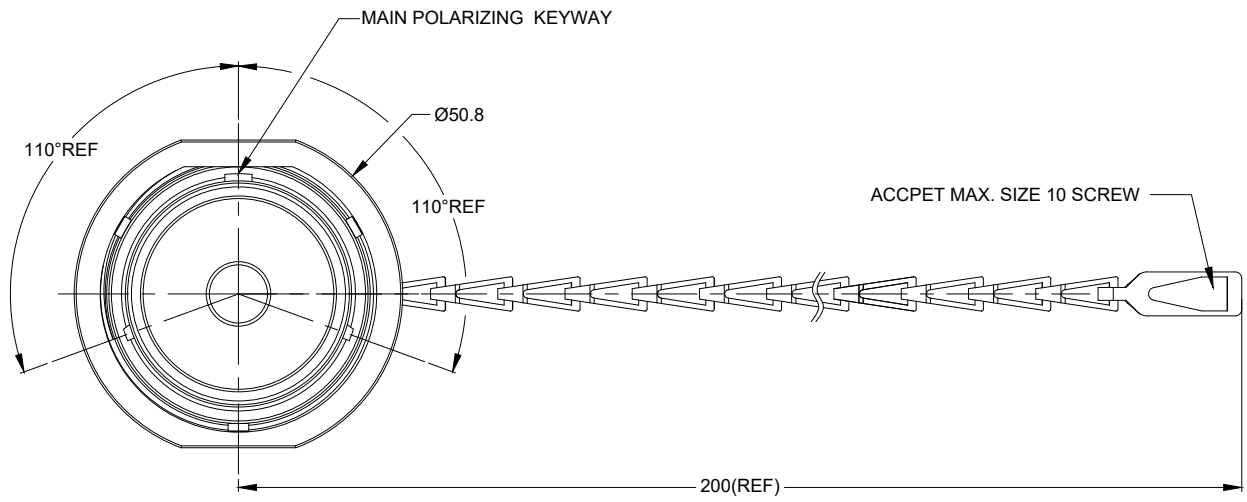

REVISIONS					
REV	ECO	DESCRIPTION	DATE	BY	APPR
A1	--	RELEASE NEW DRAWING	19/OCT/18	ROOKIE	TOMMY

RECOMMENDED PANEL MOUNTING HOLE

RECOMMENDED PANEL THICKNESS: 1.6 TO 4.7MM

NOTES: UNLESS OTHERWISE SPECIFIED

- MATERIAL:
SHELL: ALUMINUM ALLOY, NICKEL PLATED;
CHAIN: STAINLESS STEEL;
SEAL: SILICONE RUBBER.
- MATE WITH AHDM SERIES SIZE 24 PLUG (AHDM06-24-**** ,
* = ALL MODIFICATION) .
- IP CLASS : IP67&IP69K (MATED CONDITION) .
- RoHS COMPLIANT.
- ALL DIMENSIONS ARE FOR REFERENCE USE ONLY.

AHDC34-24		DESCRIPTION		ITEM
QUANTITY	PART NUMBER	MATERIALS LIST		
UNLESS OTHERWISE SPECIFIED		SIGNATURES		DATE
1) All dimensions are in metric(mm).		DRAWN:	ROOKIE	19/OCT/18
2) Tolerances are as follows:		CHECKED:	ORION	19/OCT/18
1 PL DEC ±0.30 Fractions ±1/64		ENGINEER:		
2 PL DEC ±0.15 Angles ±1°		APPROVAL:	TOMMY	19/OCT/18
3) Note reference =		CUSTOMER:		
MATERIAL SPECIFICATIONS:		THIS DRAWING IS SUPPLIED FOR INFORMATION ONLY. DESIGN FEATURES, SPECIFICATIONS AND PERFORMANCE DATA SHOWN HEREON ARE THE PROPERTY OF THE AMPHENOL CORPORATION. NO RIGHTS OF REPRODUCTION ARE IMPLIED. ALL DIMENSIONS ARE SUBJECT TO NORMAL MANUFACTURING VARIATIONS.		
PROCESS SPECIFICATIONS:		Sine Systems - www.amphenol-sine.com 44724 Morley Drive Clinton Township, MI 48036		
NEXT ASSY:		PROTECTIVE CAP FOR PLUG,AHDM,SIZE 24		
		SIZE	TYPE	DWG NO.
		B	C-	AHDC34-24
		SCALE:	NONE	REVISION
				A1
		SHEET 1 OF 1		