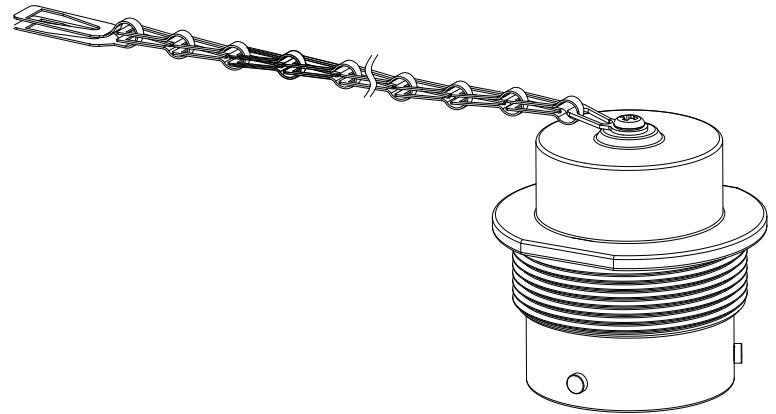

REVISIONS					
REV	ECO	DESCRIPTION	DATE	BY	APPR
A1	--	RELEASE NEW DRAWING	19/OCT/18	ROOKIE	TOMMY

RECOMMENDED PANEL MOUNTING HOLE

RECOMMENDED PANEL THICKNESS: 1.6 TO 4.7MM

NOTES: UNLESS OTHERWISE SPECIFIED

- MATERIAL:
SHELL: ALUMINUM ALLOY, NICKEL PLATED;
CHAIN: STAINLESS STEEL;
SEAL: SILICONE RUBBER.
- MATE WITH AHDM SERIES SIZE 24 PLUG (AHDM06-24-**** ,
* = ALL MODIFICATION) .
- IP CLASS : IP67&IP69K (MATED CONDITION) .
- RoHS COMPLIANT.
- ALL DIMENSIONS ARE FOR REFERENCE USE ONLY.

AHDC34-24		DESCRIPTION		ITEM
QUANTITY	PART NUMBER	MATERIALS LIST		
UNLESS OTHERWISE SPECIFIED		SIGNATURES		DATE
1) All dimensions are in metric(mm).		DRAWN:	ROOKIE	19/OCT/18
2) Tolerances are as follows:		CHECKED:	ORION	19/OCT/18
1 PL DEC ±0.30 Fractions ±1/64		ENGINEER:		
2 PL DEC ±0.15 Angles ±1°		APPROVAL:	TOMMY	19/OCT/18
3) Note reference =		CUSTOMER:		
MATERIAL SPECIFICATIONS:		THIS DRAWING IS SUPPLIED FOR INFORMATION ONLY. DESIGN FEATURES, SPECIFICATIONS AND PERFORMANCE DATA SHOWN HEREON ARE THE PROPERTY OF THE AMPHENOL CORPORATION. NO RIGHTS OF REPRODUCTION ARE IMPLIED. ALL DIMENSIONS ARE SUBJECT TO NORMAL MANUFACTURING VARIATIONS.		
PROCESS SPECIFICATIONS:		Sine Systems - www.amphenol-sine.com 44724 Morley Drive Clinton Township, MI 48036		
NEXT ASSY:		PROTECTIVE CAP FOR PLUG,AHDM,SIZE 24		
		SIZE	TYPE	DWG NO.
		B	C-	AHDC34-24
		SCALE:	NONE	REVISION
				A1
		SHEET 1 OF 1		

TITLE: PROTECTIVE CAP FOR PLUG,AHDM,SIZE 24
DWG NO.: AHDC34-24
REV: A1
SH: 1
OF: 1

X-ON Electronics

Largest Supplier of Electrical and Electronic Components

Click to view similar products for [Automotive Connectors](#) category: