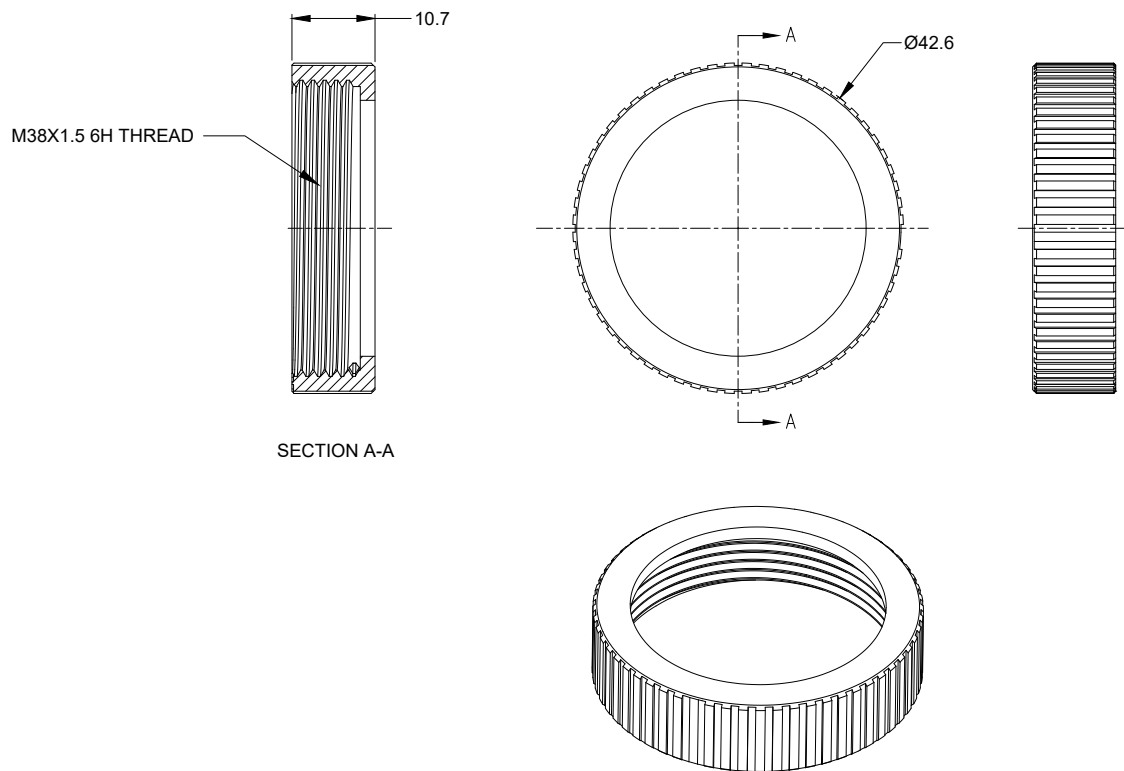

REVISIONS					
REV	ECO	DESCRIPTION	DATE	BY	APPR
A1	--	RELEASE NEW DRAWING	26/SEP/18	ROOKIE	TOMMY

NOTES: UNLESS OTHERWISE SPECIFIED

1. MATERIAL: THERMOPLSTIC.

△ USAGE:
 USE WITH AHDM SERIES SIZE 24 RECEPTACLE / PLUG
 (AHDM04-24-**** / AHDM06-24-****, (* = ALL MODIFICATION)),
 AND WITH PLASTIC BACK SHELL SIZE 24
 (AHDPBS-010-2405 / AHDPBS-011-2405).
 MOUNTING TORQUE IS 7.4-8.4 N.M.

3. RoHS COMPLIANT.

4. ALL DIMENSIONS ARE FOR REFERENCE USE ONLY.

AHDM-BS-24NUT		DESCRIPTION		ITEM
QUANTITY	PART NUMBER			
MATERIALS LIST				
UNLESS OTHERWISE SPECIFIED: 1) All dimensions are in metric(mm). 2) Tolerances are as follows: 1 PL DEC ±0.30 Fractions ±1/64 2 PL DEC ±0.15 Angles ±1° 3 PL DEC ±0.08 3) Note reference = △		SIGNATURES		DATE
MATERIAL SPECIFICATIONS:		DRAWN: ROOKIE		26/SEP/18
PROCESS SPECIFICATIONS:		CHECKED: ORION		26/SEP/18
NEXT ASSY:		APPROVAL: TOMMY		26/SEP/18
		CUSTOMER:		
		THIS DRAWING IS SUPPLIED FOR INFORMATION ONLY. DESIGN FEATURES, SPECIFICATIONS AND PERFORMANCE DATA SHOWN HEREON ARE THE PROPERTY OF THE AMPHENOL CORPORATION. NO RIGHTS OF REPRODUCTION ARE IMPLIED. ALL DIMENSIONS ARE SUBJECT TO NORMAL MANUFACTURING VARIATIONS.		
		<div style="text-align: center;"> <p>Sine Systems - www.amphenol-sine.com 44724 Morley Drive Clinton Township, MI 48036</p> </div>		
		ADAPTER FOR TUBE BACKSHELL, AHDM, SIZE 24		
		SIZE: B C-	DWG NO: AHDM-BS-24NUT	REVISION: A1
		SCALE: NONE		SHEET 1 OF 1

TITLE: ADAPTER FOR TUBE BACKSHELL, AHDM, SIZE 24
 DWG NO: AHDM-BS-24NUT
 REV: A1
 SH: 1
 OF: 1

X-ON Electronics

Largest Supplier of Electrical and Electronic Components

Click to view similar products for [Screws & Fasteners](#) category: