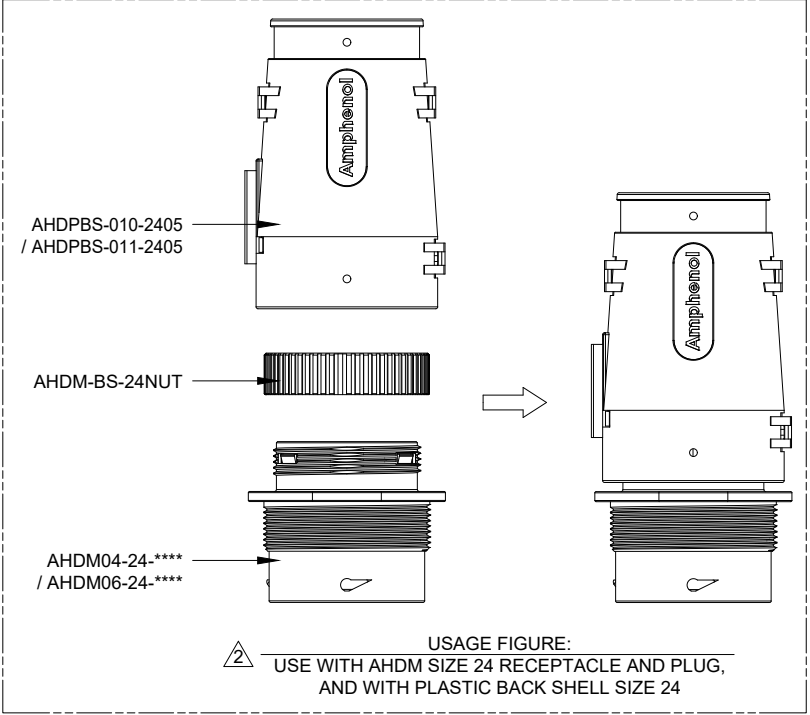

REVISIONS					
REV	ECO	DESCRIPTION	DATE	BY	APPR
A1	--	RELEASE NEW DRAWING	26/SEP/18	ROOKIE	TOMMY

NOTES: UNLESS OTHERWISE SPECIFIED

1. MATERIAL: THERMOPLSTIC.

△ USAGE:
 USE WITH AHDM SERIES SIZE 24 RECEPTACLE / PLUG
 (AHDM04-24-**** / AHDM06-24-****, (* = ALL MODIFICATION)),
 AND WITH PLASTIC BACK SHELL SIZE 24
 (AHDPBS-010-2405 / AHDPBS-011-2405).
 MOUNTING TORQUE IS 7.4-8.4 N.M.

3. RoHS COMPLIANT.

4. ALL DIMENSIONS ARE FOR REFERENCE USE ONLY.

AHDM-BS-24NUT		DESCRIPTION		ITEM
QUANTITY	PART NUMBER			
MATERIALS LIST				
UNLESS OTHERWISE SPECIFIED: 1) All dimensions are in metric(mm). 2) Tolerances are as follows: 1 PL DEC ±0.30 Fractions ±1/64 2 PL DEC ±0.15 Angles ±1° 3 PL DEC ±0.08 3) Note reference = △		SIGNATURES		DATE
MATERIAL SPECIFICATIONS:		DRAWN: ROOKIE		26/SEP/18
PROCESS SPECIFICATIONS:		CHECKED: ORION		26/SEP/18
NEXT ASSY:		APPROVAL: TOMMY		26/SEP/18
		CUSTOMER:		
		THIS DRAWING IS SUPPLIED FOR INFORMATION ONLY. DESIGN FEATURES, SPECIFICATIONS AND PERFORMANCE DATA SHOWN HEREON ARE THE PROPERTY OF THE AMPHENOL CORPORATION. NO RIGHTS OF REPRODUCTION ARE IMPLIED. ALL DIMENSIONS ARE SUBJECT TO NORMAL MANUFACTURING VARIATIONS.		
		<div style="text-align: center;"> <p>Sine Systems - www.amphenol-sine.com 44724 Morley Drive Clinton Township, MI 48036</p> </div>		
		ADAPTER FOR TUBE BACKSHELL, AHDM, SIZE 24		
		SIZE: B C-	DWG NO: AHDM-BS-24NUT	REVISION: A1
		SCALE: NONE		SHEET 1 OF 1

TITLE: ADAPTER FOR TUBE BACKSHELL, AHDM, SIZE 24
 DWG NO: AHDM-BS-24NUT
 REV: A1
 SH: 1
 OF: 1

X-ON Electronics

Largest Supplier of Electrical and Electronic Components

Click to view similar products for [Screws & Fasteners](#) category: