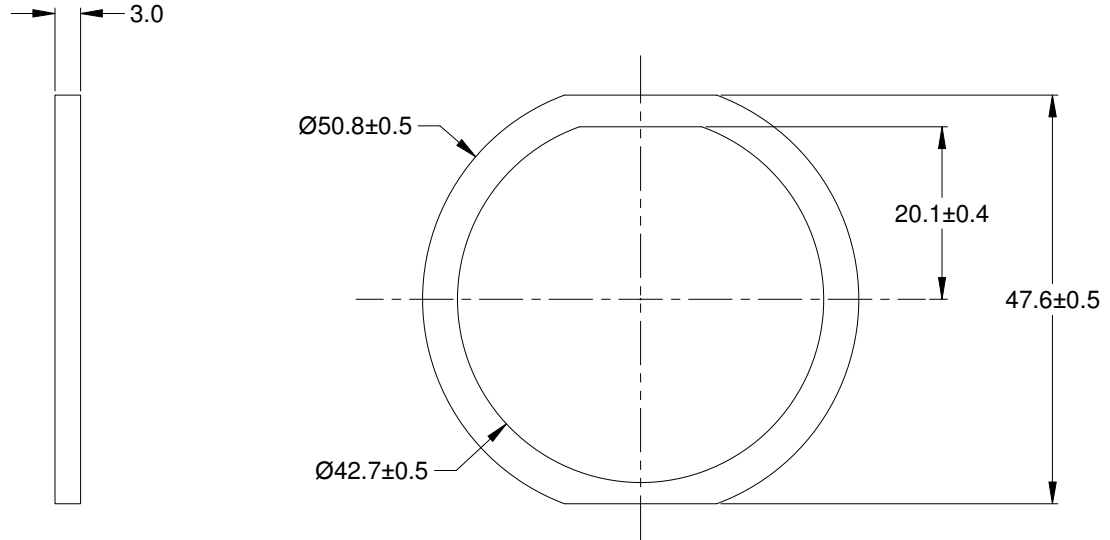

REVISIONS					
REV	ECO	DESCRIPTION	DATE	BY	APPR
A1		RELEASE NEW PRODUCT	01SEP16	SULLEN	TOMMY

NOTES: UNLESS OTHERWISE SPECIFIED

1. MATERIAL: CLD CELL SPONGE
2. COLORS: BLACK
3. RoHS COMPLIANT
4. USE WITH AHDP SERIES SIZE 24 RECEPTACLE
5. ALL DIMENSIONS ARE FOR REFERENCE USE ONLY.

AHDP-16-04477				
PART NUMBER		DESCRIPTION		ITEM
QUANTITY	MATERIALS LIST			
<small>UNLESS OTHERWISE SPECIFIED</small> 1) All dimensions are in metric (mm). 2) Tolerances are as follows: 1 PL DEC ±0.30 2 PL DEC ±0.15 3 PL DEC ±0.08 Fractions ±1/64 Angles ±1° 3) Note reference =	SIGNATURES	DATE	<h1>Amphenol</h1> Sine Systems - www.amphenol-sine.com 44724 Morley Drive Clinton Township, MI 48036	
	DRAWN: SULLEN.ZHANG	01SEP16		
CHECKED: ORION.LI	01SEP16			
ENGINEER:				
MATERIAL SPECIFICATIONS:	APPROVAL: TOMMY.XIE	01SEP16	GASKET, RECEPTACLE, SIZE 24	
PROCESS SPECIFICATIONS:	CUSTOMER:			
NEXT ASSY:	<small>THIS DRAWING IS SUPPLIED FOR INFORMATION ONLY. DESIGN FEATURES, SPECIFICATIONS AND PERFORMANCE DATA SHOWN HEREON ARE THE PROPERTY OF THE AMPHENOL CORPORATION. NO RIGHTS OF REPRODUCTION ARE IMPLIED. ALL DIMENSIONS ARE SUBJECT TO NORMAL MANUFACTURING VARIATIONS.</small>		SIZE: <b>A</b> TYPE: <b>C-</b> SCALE: <b>NONE</b>	DWG NO: <b>AHDP-16-04477</b> REVISION: <b>A1</b>
			SHEET 1	OF 1