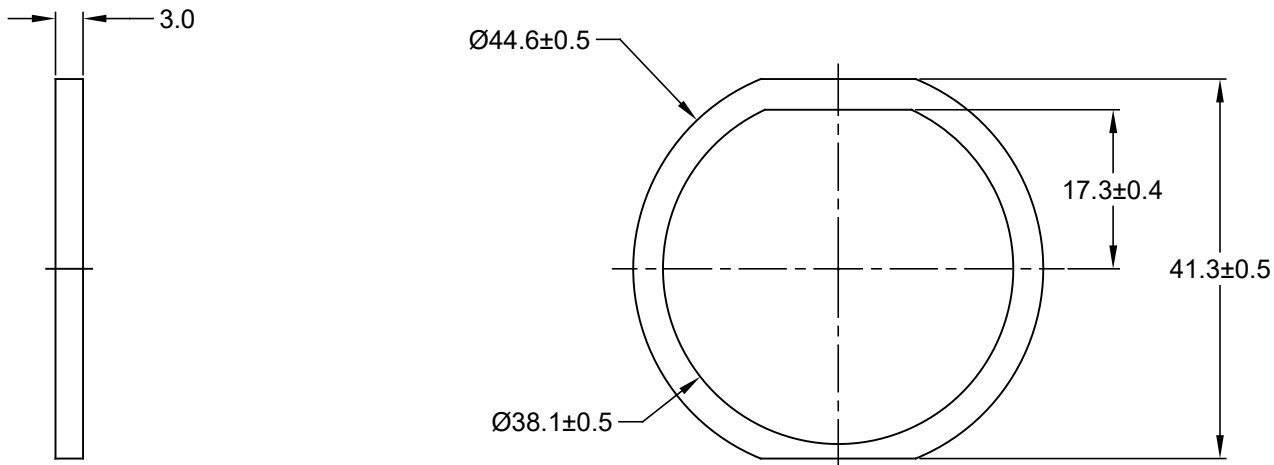

REVISIONS					
REV	ECO	DESCRIPTION	DATE	BY	APPR
01		PRELIMINARY DRAWING	01SEP16	SULLEN	TOMMY

NOTES: UNLESS OTHERWISE SPECIFIED

1. MATERIAL: CLD CELL SPONGE
2. COLORS: BLACK
3. RoHS COMPLIANT
4. USE WITH AHDP SERIES SIZE 18 RECEPTACLE
5. ALL DIMENSIONS ARE FOR REFERENCE USE ONLY.

AHDP-16-04978					
PART NUMBER		DESCRIPTION		ITEM	
QUANTITY	MATERIALS LIST				
UNLESS OTHERWISE SPECIFIED 1) All dimensions are in metric(mm). 2) Tolerances are as follows: 1 PL DEC ±0.30 2 PL DEC ±0.15 3 PL DEC ±0.08 Fractions ±1/64 Angles ±1° 3) Note reference =	SIGNATURES		DATE		
	DRAWN: SULLEN.ZHANG		11ARP17		
CHECKED: ORION.LI		11ARP17		<h1>Amphenol</h1> Sine Systems - www.amphenol-sine.com 44724 Morley Drive Clinton Township, MI 48036	
ENGINEER:					
APPROVAL: TOMMY.XIE		11ARP17			
MATERIAL SPECIFICATIONS:		CUSTOMER:		GASKET,RECEPTACLE,SIZE 18	
PROCESS SPECIFICATIONS:		THIS DRAWING IS SUPPLIED FOR INFORMATION ONLY. DESIGN FEATURES, SPECIFICATIONS AND PERFORMANCE DATA SHOWN HEREON ARE THE PROPERTY OF THE AMPHENOL CORPORATION. NO RIGHTS OF REPRODUCTION ARE IMPLIED. ALL DIMENSIONS ARE SUBJECT TO NORMAL MANUFACTURING VARIATIONS.			
NEXT ASSY:		SIZE	TYPE	DWG NO:	REVISION
		A	C-	AHDP-16-04978	01
		SCALE: NONE		SHEET 1 OF 1	