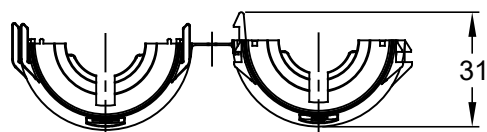

REVISIONS

REV	ECO	DESCRIPTION	DATE	BY	APPR
A1		RELEASE NEW PRODUCT	23MAY17	JONY	TOMMY

NOTES: UNLESS OTHERWISE SPECIFIED

1. MATERIAL: THERMOPLASTIC,COLORS: BLACK
- 2.USE WITH AHDP04/06-24-*P/S-WTA
- 3.CABLE EXIT DESIGNED FOR CORRUGATED TUBE NW 17,19 AND 26.
4. RoHS COMPLIANT
5. ALL DIMENSIONS ARE FOR REFERENCE USE ONLY.

AHDPBS-010-2405		DESCRIPTION		ITEM
PART NUMBER		DESCRIPTION		ITEM
QUANTITY	MATERIALS LIST			
UNLESS OTHERWISE SPECIFIED: 1) All dimensions are in metric(mm). 2) Tolerances are as follows: 1 PL DEC ±0.30 Fractions ±1/64 2 PL DEC ±0.15 Angles ±1° 3 PL DEC ±0.08 3) Note reference = \triangle		SIGNATURES		DATE
MATERIAL SPECIFICATIONS:		DRAWN: Jony.Xie	23MAY17	
PROCESS SPECIFICATIONS:		CHECKED: Orion.Li	23MAY17	
NEXT ASSY:		ENGINEER:		
		APPROVAL: TOMMY.Xie	23MAY17	
		CUSTOMER:		
		THIS DRAWING IS SUPPLIED FOR INFORMATION ONLY. DESIGN FEATURES, SPECIFICATIONS AND PERFORMANCE DATA SHOWN HEREON ARE THE PROPERTY OF THE AMPHENOL CORPORATION. NO RIGHTS OF REPRODUCTION ARE IMPLIED. ALL DIMENSIONS ARE SUBJECT TO NORMAL MANUFACTURING VARIATIONS.		
		SIZE: A	TYPE: C-	DWG NO: AHDPBS-010-2405
		SCALE: NONE		REVISION: A1
		SHEET 1 OF 1		