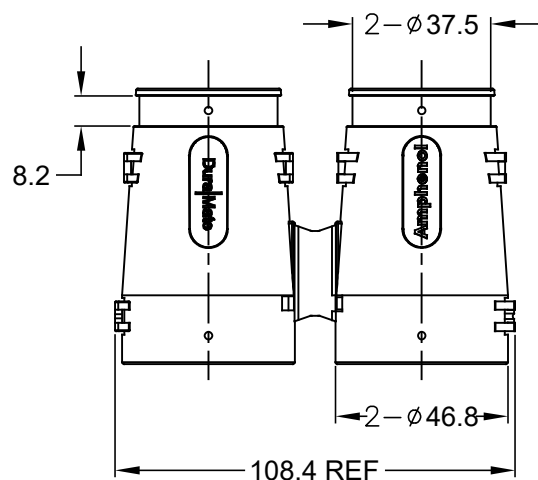

REVISIONS

REV	ECO	DESCRIPTION	DATE	BY	APPR
A1		RELEASE NEW PRODUCT	23MAY17	JONY	TOMMY

NOTES: UNLESS OTHERWISE SPECIFIED

1. MATERIAL: THERMOPLASTIC,COLORS: BLACK
- 2.USE WITH AHDP04/06-24-*P/S-WTA
- 3.CABLE EXIT DESIGNED FOR CORRUGATED TUBE NW 17,19 AND 26.
4. RoHS COMPLIANT
5. ALL DIMENSIONS ARE FOR REFERENCE USE ONLY.

AHDPBS-010-2405		DESCRIPTION		ITEM
PART NUMBER		DESCRIPTION		ITEM
QUANTITY	MATERIALS LIST			
UNLESS OTHERWISE SPECIFIED: 1) All dimensions are in metric(mm). 2) Tolerances are as follows: 1 PL DEC ±0.30 Fractions ±1/64 2 PL DEC ±0.15 Angles ±1° 3 PL DEC ±0.08 3) Note reference = \triangle		SIGNATURES		DATE
MATERIAL SPECIFICATIONS:		DRAWN: Jony.Xie	23MAY17	
PROCESS SPECIFICATIONS:		CHECKED: Orion.Li	23MAY17	
NEXT ASSY:		ENGINEER:		
		APPROVAL: TOMMY.Xie	23MAY17	
		CUSTOMER:		
		THIS DRAWING IS SUPPLIED FOR INFORMATION ONLY. DESIGN FEATURES, SPECIFICATIONS AND PERFORMANCE DATA SHOWN HEREON ARE THE PROPERTY OF THE AMPHENOL CORPORATION. NO RIGHTS OF REPRODUCTION ARE IMPLIED. ALL DIMENSIONS ARE SUBJECT TO NORMAL MANUFACTURING VARIATIONS.		
		SIZE: A	TYPE: C-	DWG NO: AHDPBS-010-2405
		SCALE: NONE		REVISION: A1
		SHEET 1 OF 1		

Amphenol

Sine Systems - www.amphenol-sine.com
44724 Morley Drive
Clinton Township, MI 48036

BACKSHELL,COVER,AHDP SERIES,SIZE 24

X-ON Electronics

Largest Supplier of Electrical and Electronic Components

Click to view similar products for [Automotive Connectors](#) category: