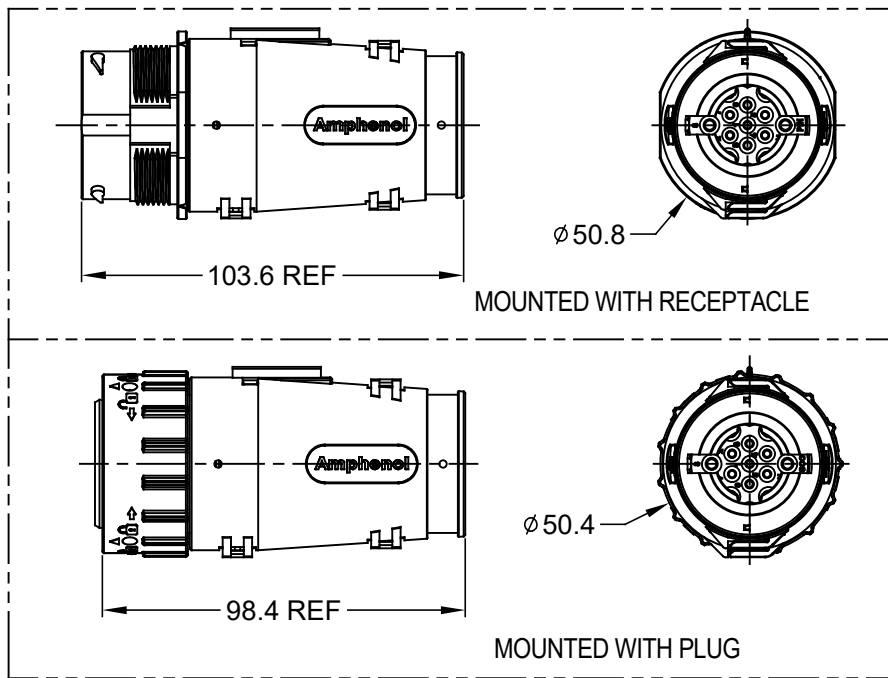

REVISIONS

REV	ECO	DESCRIPTION	DATE	BY	APPR
A1		RELEASE NEW PRODUCT	23MAY17	JONY	TOMMY

NOTES: UNLESS OTHERWISE SPECIFIED

1. MATERIAL: THERMOPLASTIC,COLORS: BLACK
- 2.USE WITH AHDP04/06-24-*P/S-WTA
- 3.CABLE EXIT DESIGNED FOR CORRUGATED TUBE NW 17,19 AND 26.
4. RoHS COMPLIANT
5. ALL DIMENSIONS ARE FOR REFERENCE USE ONLY.

AHDPBS-010-2405		DESCRIPTION		ITEM
PART NUMBER		DESCRIPTION		ITEM
QUANTITY	MATERIALS LIST			
UNLESS OTHERWISE SPECIFIED: 1) All dimensions are in metric(mm). 2) Tolerances are as follows: 1 PL DEC ±0.30 Fractions ±1/64 2 PL DEC ±0.15 Angles ±1° 3 PL DEC ±0.08 3) Note reference = \triangle		SIGNATURES		DATE
MATERIAL SPECIFICATIONS:		DRAWN: Jony.Xie	23MAY17	
PROCESS SPECIFICATIONS:		CHECKED: Orion.Li	23MAY17	
NEXT ASSY:		ENGINEER:		
		APPROVAL: TOMMY.Xie	23MAY17	
		CUSTOMER:		
		THIS DRAWING IS SUPPLIED FOR INFORMATION ONLY. DESIGN FEATURES, SPECIFICATIONS AND PERFORMANCE DATA SHOWN HEREON ARE THE PROPERTY OF THE AMPHENOL CORPORATION. NO RIGHTS OF REPRODUCTION ARE IMPLIED. ALL DIMENSIONS ARE SUBJECT TO NORMAL MANUFACTURING VARIATIONS.		
		SIZE: A	TYPE: C-	DWG NO: AHDPBS-010-2405
		SCALE: NONE		REVISION: A1
		SHEET 1 OF 1		

Amphenol

Sine Systems - www.amphenol-sine.com
44724 Morley Drive
Clinton Township, MI 48036

BACKSHELL,COVER,AHDP SERIES,SIZE 24

X-ON Electronics

Largest Supplier of Electrical and Electronic Components

Click to view similar products for [Automotive Connectors](#) category: