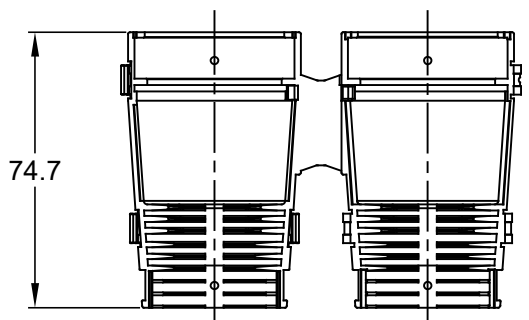

REVISIONS

REV	ECO	DESCRIPTION	DATE	BY	APPR
A1		RELEASE NEW PRODUCT	23MAY17	JONY	TOMMY

NOTES: UNLESS OTHERWISE SPECIFIED

1. MATERIAL: THERMOPLASTIC,COLORS: BLACK
- 2.USE WITH AHDP04/06-24-*P/S-WTA
- 3.CABLE EXIT DESIGNED FOR CORRUGATED TUBE NW 17,19 AND 26.
4. RoHS COMPLIANT
5. ALL DIMENSIONS ARE FOR REFERENCE USE ONLY.

AHDPBS-010-2405		DESCRIPTION		ITEM
PART NUMBER		DESCRIPTION		ITEM
QUANTITY	MATERIALS LIST			
UNLESS OTHERWISE SPECIFIED: 1) All dimensions are in metric(mm). 2) Tolerances are as follows: 1 PL DEC ±0.30 Fractions ±1/64 2 PL DEC ±0.15 Angles ±1° 3 PL DEC ±0.08 3) Note reference = \triangle		SIGNATURES		DATE
MATERIAL SPECIFICATIONS:		DRAWN: Jony.Xie	23MAY17	
PROCESS SPECIFICATIONS:		CHECKED: Orion.Li	23MAY17	
NEXT ASSY:		ENGINEER:		
		APPROVAL: TOMMY.Xie	23MAY17	
		CUSTOMER:		
		THIS DRAWING IS SUPPLIED FOR INFORMATION ONLY. DESIGN FEATURES, SPECIFICATIONS AND PERFORMANCE DATA SHOWN HEREON ARE THE PROPERTY OF THE AMPHENOL CORPORATION. NO RIGHTS OF REPRODUCTION ARE IMPLIED. ALL DIMENSIONS ARE SUBJECT TO NORMAL MANUFACTURING VARIATIONS.		
		SIZE: A	TYPE: C-	DWG NO: AHDPBS-010-2405
		SCALE: NONE		REVISION: A1
		SHEET 1 OF 1		