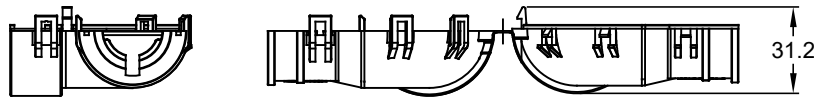

REVISIONS					
REV	ECO	DESCRIPTION	DATE	BY	APPR
A1		RELEASE NEW PRODUCT	23MAY17	JONY	TOMMY

NOTES: UNLESS OTHERWISE SPECIFIED

1. MATERIAL: THERMOPLASTIC,COLORS: BLACK
- 2.USE WITH AHDP04/06-24-*P/S-WTA
- 3.CABLE EXIT DESIGNED FOR CORRUGATED TUBE NW 17,19 AND 26.
4. RoHS COMPLIANT
5. ALL DIMENSIONS ARE FOR REFERENCE USE ONLY.

AHDPBS-011-2405		DESCRIPTION		ITEM
PART NUMBER		DESCRIPTION		ITEM
QUANTITY		MATERIALS LIST		
UNLESS OTHERWISE SPECIFIED		SIGNATURES		DATE
1) All dimensions are in metric (mm).		DRAWN: Jony.Xie		23MAY17
2) Tolerances are as follows:		CHECKED: Orion.Li		23MAY17
1 PL DEC ±0.30		FRACTIONS ±1/64		
2 PL DEC ±0.15		ANGLES ±1°		
3 PL DEC ±0.08		APPROVAL: TOMMY.Xie		23MAY17
3) Note reference =		CUSTOMER:		
MATERIAL SPECIFICATIONS:		THIS DRAWING IS SUPPLIED FOR INFORMATION ONLY. DESIGN FEATURES, SPECIFICATIONS AND PERFORMANCE DATA SHOWN HEREON ARE THE PROPERTY OF THE AMPHENOL CORPORATION. NO RIGHTS OF REPRODUCTION ARE IMPLIED. ALL DIMENSIONS ARE SUBJECT TO NORMAL MANUFACTURING VARIATIONS.		
PROCESS SPECIFICATIONS:		SCALE: NONE		
NEXT ASSY:		SIZE: A C-		DWG NO: AHDPBS-011-2405
		REVISION: A1		
		SHEET 1 OF 1		