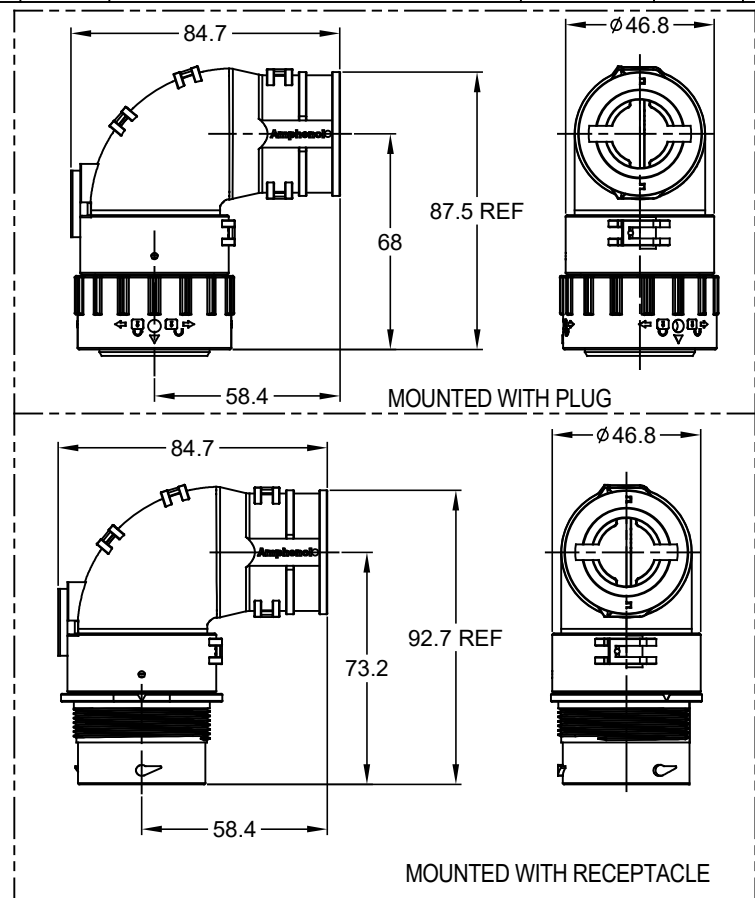

REVISIONS					
REV	ECO	DESCRIPTION	DATE	BY	APPR
A1		RELEASE NEW PRODUCT	23MAY17	JONY	TOMMY

NOTES: UNLESS OTHERWISE SPECIFIED

1. MATERIAL: THERMOPLASTIC,COLORS: BLACK
- 2.USE WITH AHDP04/06-24-*P/S-WTA
- 3.CABLE EXIT DESIGNED FOR CORRUGATED TUBE NW 17,19 AND 26.
4. RoHS COMPLIANT
5. ALL DIMENSIONS ARE FOR REFERENCE USE ONLY.

AHDPBS-011-2405		DESCRIPTION		ITEM
PART NUMBER		DESCRIPTION		ITEM
QUANTITY		MATERIALS LIST		
UNLESS OTHERWISE SPECIFIED		SIGNATURES		DATE
1) All dimensions are in metric (mm).		DRAWN: Jony.Xie		23MAY17
2) Tolerances are as follows:		CHECKED: Orion.Li		23MAY17
1 PL DEC ±0.30		FRACTIONS ±1/64		
2 PL DEC ±0.15		ANGLES ±1°		
3 PL DEC ±0.08		APPROVAL: TOMMY.Xie		23MAY17
3) Note reference =		CUSTOMER:		
MATERIAL SPECIFICATIONS:		THIS DRAWING IS SUPPLIED FOR INFORMATION ONLY. DESIGN FEATURES, SPECIFICATIONS AND PERFORMANCE DATA SHOWN HEREON ARE THE PROPERTY OF THE AMPHENOL CORPORATION. NO RIGHTS OF REPRODUCTION ARE IMPLIED. ALL DIMENSIONS ARE SUBJECT TO NORMAL MANUFACTURING VARIATIONS.		
PROCESS SPECIFICATIONS:		SCALE: NONE		
NEXT ASSY:		SIZE: A C-		DWG NO: AHDPBS-011-2405
		REVISION: A1		
		SHEET 1 OF 1		