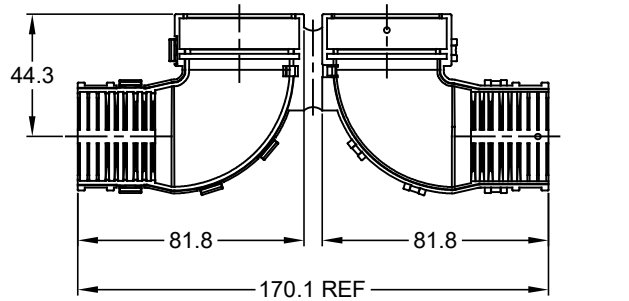

REVISIONS					
REV	ECO	DESCRIPTION	DATE	BY	APPR
A1		RELEASE NEW PRODUCT	23MAY17	JONY	TOMMY

NOTES: UNLESS OTHERWISE SPECIFIED

1. MATERIAL: THERMOPLASTIC,COLORS: BLACK
- 2.USE WITH AHDP04/06-24-*P/S-WTA
- 3.CABLE EXIT DESIGNED FOR CORRUGATED TUBE NW 17,19 AND 26.
4. RoHS COMPLIANT
5. ALL DIMENSIONS ARE FOR REFERENCE USE ONLY.

AHDPBS-011-2405		DESCRIPTION		ITEM
PART NUMBER		DESCRIPTION		ITEM
QUANTITY		MATERIALS LIST		
UNLESS OTHERWISE SPECIFIED		SIGNATURES		DATE
1) All dimensions are in metric (mm).		DRAWN: Jony.Xie		23MAY17
2) Tolerances are as follows:		CHECKED: Orion.Li		23MAY17
1 PL DEC ±0.30		FRACTIONS ±1/64		
2 PL DEC ±0.15		ANGLES ±1°		
3 PL DEC ±0.08		APPROVAL: TOMMY.Xie		23MAY17
3) Note reference =		CUSTOMER:		
MATERIAL SPECIFICATIONS:		THIS DRAWING IS SUPPLIED FOR INFORMATION ONLY. DESIGN FEATURES, SPECIFICATIONS AND PERFORMANCE DATA SHOWN HEREON ARE THE PROPERTY OF THE AMPHENOL CORPORATION. NO RIGHTS OF REPRODUCTION ARE IMPLIED. ALL DIMENSIONS ARE SUBJECT TO NORMAL MANUFACTURING VARIATIONS.		
PROCESS SPECIFICATIONS:		SCALE: NONE		
NEXT ASSY:		SIZE: A C-		DWG NO: AHDPBS-011-2405
		REVISION: A1		
		SHEET 1 OF 1		