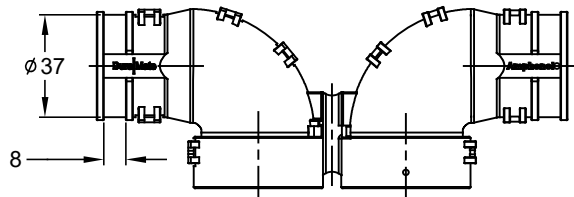

REVISIONS					
REV	ECO	DESCRIPTION	DATE	BY	APPR
A1		RELEASE NEW PRODUCT	23MAY17	JONY	TOMMY

NOTES: UNLESS OTHERWISE SPECIFIED

1. MATERIAL: THERMOPLASTIC,COLORS: BLACK
- 2.USE WITH AHDP04/06-24-*P/S-WTA
- 3.CABLE EXIT DESIGNED FOR CORRUGATED TUBE NW 17,19 AND 26.
4. RoHS COMPLIANT
5. ALL DIMENSIONS ARE FOR REFERENCE USE ONLY.