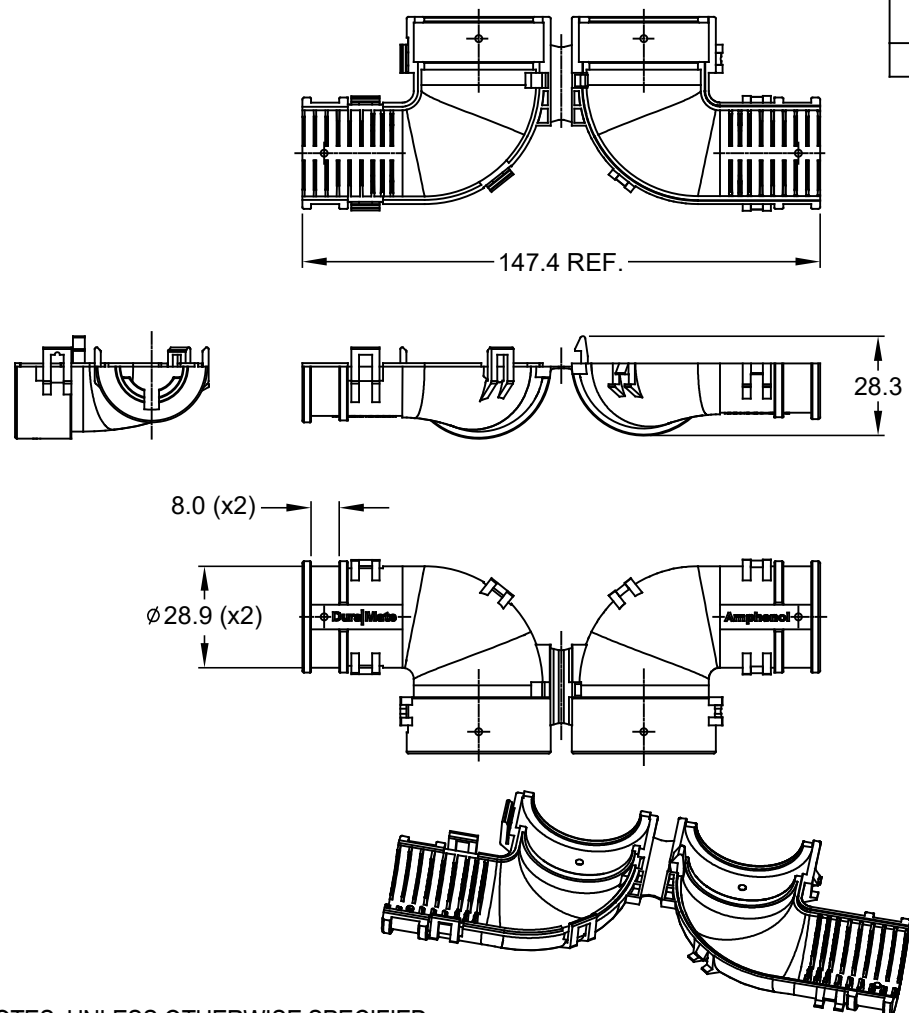

REVISIONS					
REV	ECO	DESCRIPTION	DATE	BY	APPR
01		FIRST ISSUE	Jan 22-2018	WILBER	TOMMY

NOTES: UNLESS OTHERWISE SPECIFIED

1. MATERIAL: THERMOPLASTIC,COLORS: BLACK
2. USE WITH AHDP04/06-18-\*P/S-WTA
3. CABLE EXIT DESIGNED FOR CORRUGATED TUBE NW 13,17 AND 19.
4. RoHS COMPLIANT
5. ALL DIMENSIONS ARE FOR REFERENCE USE ONLY.

AHDPBS-015-1805		DESCRIPTION		ITEM
QUANTITY	PART NUMBER	MATERIALS LIST		
UNLESS OTHERWISE SPECIFIED		SIGNATURES DATE		
1) All dimensions are in metric(mm).		DRAWN: Wilber Liu Jan 22-2018		
2) Tolerances are as follows:		CHECKED: Orion.Li Jan 22-2018		
1 PL DEC ±0.50		ENGINEER:		
2 PL DEC ±0.15		APPROVAL: TOMMY.Xie Jan 22-2018		
3 PL DEC ±0.08		CUSTOMER:		
3) Note reference =		THIS DRAWING IS SUPPLIED FOR INFORMATION ONLY. DESIGN FEATURES, SPECIFICATIONS AND PERFORMANCE DATA SHOWN HEREON ARE THE PROPERTY OF THE AMPHENOL CORPORATION. NO RIGHTS OF REPRODUCTION ARE IMPLIED. ALL DIMENSIONS ARE SUBJECT TO NORMAL MANUFACTURING VARIATIONS.		
MATERIAL SPECIFICATIONS:		SIZE TYPE DWG NO. REVISION		
PROCESS SPECIFICATIONS:		A C- AHDPBS-015-1805 01		
NEXT ASSY:		SCALE: NONE SHEET 1 OF 1		

**Amphenol**

Sine Systems - www.amphenol-sine.com  
44724 Morley Drive  
Clinton Township, MI 48036

BACK SHELL,COVER ,90 ANGLE  
AHDP SERIES, SIZE 18