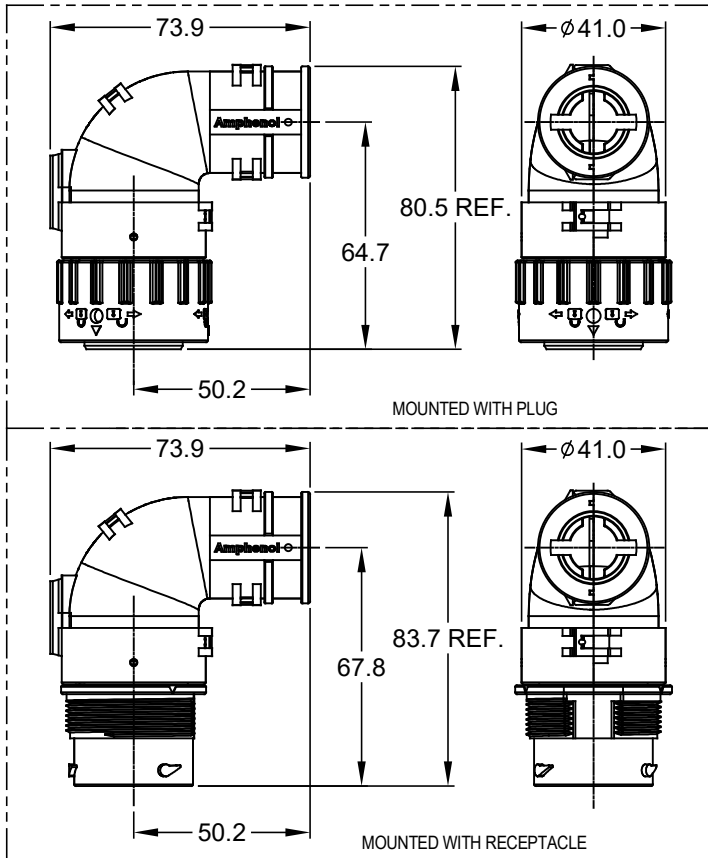

REVISIONS					
REV	ECO	DESCRIPTION	DATE	BY	APPR
01		FIRST ISSUE	Jan 22-2018	WILBER	TOMMY

NOTES: UNLESS OTHERWISE SPECIFIED

1. MATERIAL: THERMOPLASTIC,COLORS: BLACK
2. USE WITH AHDP04/06-18-\*P/S-WTA
3. CABLE EXIT DESIGNED FOR CORRUGATED TUBE NW 13,17 AND 19.
4. RoHS COMPLIANT
5. ALL DIMENSIONS ARE FOR REFERENCE USE ONLY.

AHDPBS-015-1805		DESCRIPTION		ITEM
QUANTITY	PART NUMBER	MATERIALS LIST		
UNLESS OTHERWISE SPECIFIED		SIGNATURES DATE		
1) All dimensions are in metric(mm).		DRAWN: Wilber Liu Jan 22-2018		
2) Tolerances are as follows:		CHECKED: Orion.Li Jan 22-2018		
1 PL DEC ±0.50		ENGINEER:		
2 PL DEC ±0.15		APPROVAL: TOMMY.Xie Jan 22-2018		
3 PL DEC ±0.08		CUSTOMER:		
3) Note reference =		THIS DRAWING IS SUPPLIED FOR INFORMATION ONLY. DESIGN FEATURES, SPECIFICATIONS AND PERFORMANCE DATA SHOWN HEREON ARE THE PROPERTY OF THE AMPHENOL CORPORATION. NO RIGHTS OF REPRODUCTION ARE IMPLIED. ALL DIMENSIONS ARE SUBJECT TO NORMAL MANUFACTURING VARIATIONS.		
MATERIAL SPECIFICATIONS:		SIZE TYPE DWG NO. REVISION		
PROCESS SPECIFICATIONS:		A C- AHDPBS-015-1805 01		
NEXT ASSY:		SCALE: NONE SHEET 1 OF 1		

**Amphenol**

Sine Systems - www.amphenol-sine.com  
44724 Morley Drive  
Clinton Township, MI 48036

BACK SHELL,COVER ,90 ANGLE  
AHDP SERIES, SIZE 18