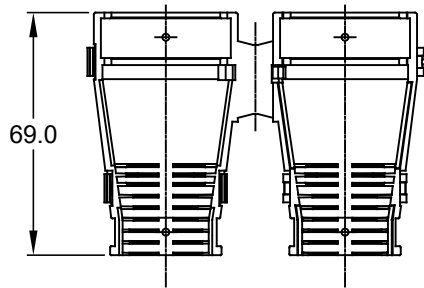

REVISIONS

REV	ECO	DESCRIPTION	DATE	BY	APPR
01		FIRST ISSUE	Jan 22-2018	WILBER	TOMMY

NOTES: UNLESS OTHERWISE SPECIFIED

1. MATERIAL: THERMOPLASTIC,COLORS: BLACK

2.USE WITH AHDP04/06-18-*P/S-WTA

3.CABLE EXIT DESIGNED FOR CORRUGATED TUBE NW 13,17 AND 19.

4. RoHS COMPLIANT

5. ALL DIMENSIONS ARE FOR REFERENCE USE ONLY.

AHDPBS-016-1805		DESCRIPTION		ITEM
PART NUMBER				
QUANTITY	MATERIALS LIST			
UNLESS OTHERWISE SPECIFIED		SIGNATURES		DATE
1) All dimensions are in metric(mm).		DRAWN: Wilber Liu		Jan 22-2018
2) Tolerances are as follows:		CHECKED: Orion.Li		Jan 22-2018
1 PL DEC ±0.50		ENGINEER:		
2 PL DEC ±0.15		APPROVAL: TOMMY.Xie		Jan 22-2018
3 PL DEC ±0.08		CUSTOMER:		
3) Note reference =		THIS DRAWING IS SUPPLIED FOR INFORMATION ONLY. DESIGN FEATURES, SPECIFICATIONS AND PERFORMANCE DATA SHOWN HEREON ARE THE PROPERTY OF THE AMPHENOL CORPORATION. NO RIGHTS OF REPRODUCTION ARE IMPLIED. ALL DIMENSIONS ARE SUBJECT TO NORMAL MANUFACTURING VARIATIONS.		
MATERIAL SPECIFICATIONS:		<p style="text-align: center;">Amphenol</p> <p style="text-align: center;">Sine Systems - www.amphenol-sine.com 44724 Morley Drive Clinton Township, MI 48036</p>		
PROCESS SPECIFICATIONS:		<p style="text-align: center;">BACK SHELL,COVER ,AHDP SERIES, SIZE 18</p>		
NEXT ASSY:		SIZE	TYPE	DWG NO:
		A	C-	AHDPBS-016-1805
		SCALE:	NONE	REVISION
				01
		SHEET 1 OF 1		