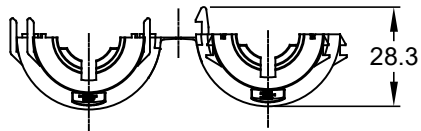

REVISIONS

REV	ECO	DESCRIPTION	DATE	BY	APPR
01		FIRST ISSUE	Jan 22-2018	WILBER	TOMMY

NOTES: UNLESS OTHERWISE SPECIFIED

1. MATERIAL: THERMOPLASTIC,COLORS: BLACK

2.USE WITH AHDP04/06-18-*P/S-WTA

3.CABLE EXIT DESIGNED FOR CORRUGATED TUBE NW 13,17 AND 19.

4. RoHS COMPLIANT

5. ALL DIMENSIONS ARE FOR REFERENCE USE ONLY.

AHDPBS-016-1805		DESCRIPTION		ITEM
PART NUMBER				
QUANTITY	MATERIALS LIST			
UNLESS OTHERWISE SPECIFIED		SIGNATURES		DATE
1) All dimensions are in metric(mm).		DRAWN: Wilber Liu		Jan 22-2018
2) Tolerances are as follows:		CHECKED: Orion.Li		Jan 22-2018
1 PL DEC ±0.50		ENGINEER:		
2 PL DEC ±0.15		APPROVAL: TOMMY.Xie		Jan 22-2018
3 PL DEC ±0.08		CUSTOMER:		
3) Note reference =		THIS DRAWING IS SUPPLIED FOR INFORMATION ONLY. DESIGN FEATURES, SPECIFICATIONS AND PERFORMANCE DATA SHOWN HEREON ARE THE PROPERTY OF THE AMPHENOL CORPORATION. NO RIGHTS OF REPRODUCTION ARE IMPLIED. ALL DIMENSIONS ARE SUBJECT TO NORMAL MANUFACTURING VARIATIONS.		
MATERIAL SPECIFICATIONS:		<p style="text-align: center;">Amphenol</p> <p style="text-align: center;">Sine Systems - www.amphenol-sine.com 44724 Morley Drive Clinton Township, MI 48036</p>		
PROCESS SPECIFICATIONS:		<p style="text-align: center;">BACK SHELL,COVER ,AHDP SERIES, SIZE 18</p>		
NEXT ASSY:		SIZE	TYPE	DWG NO:
		A	C-	AHDPBS-016-1805
		SCALE:	NONE	REVISION
				01
		SHEET 1 OF 1		