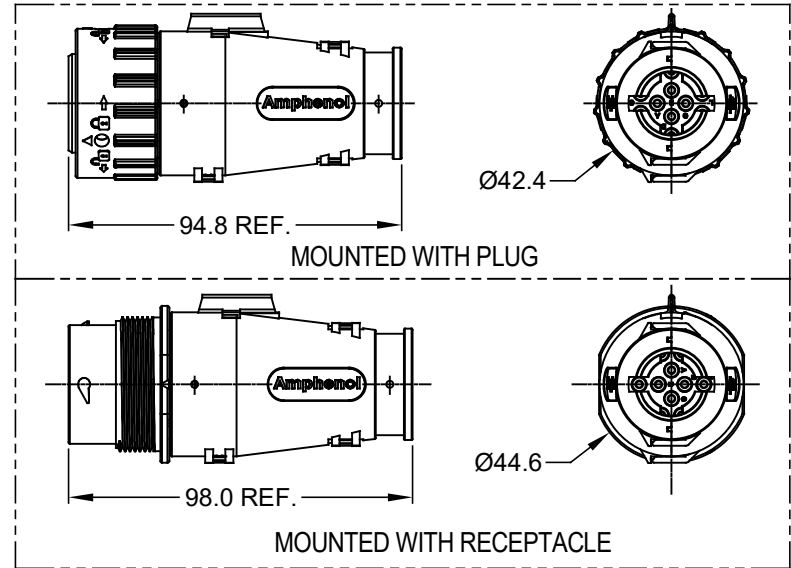

REVISIONS

REV	ECO	DESCRIPTION	DATE	BY	APPR
01		FIRST ISSUE	Jan 22-2018	WILBER	TOMMY

NOTES: UNLESS OTHERWISE SPECIFIED

1. MATERIAL: THERMOPLASTIC,COLORS: BLACK

2.USE WITH AHDP04/06-18-*P/S-WTA

3.CABLE EXIT DESIGNED FOR CORRUGATED TUBE NW 13,17 AND 19.

4. RoHS COMPLIANT

5. ALL DIMENSIONS ARE FOR REFERENCE USE ONLY.

AHDPBS-016-1805		DESCRIPTION		ITEM
PART NUMBER				
QUANTITY	MATERIALS LIST			
UNLESS OTHERWISE SPECIFIED		SIGNATURES		DATE
1) All dimensions are in metric(mm).		DRAWN: Wilber Liu		Jan 22-2018
2) Tolerances are as follows:		CHECKED: Orion.Li		Jan 22-2018
1 PL DEC ±0.50		ENGINEER:		
2 PL DEC ±0.15		APPROVAL: TOMMY.Xie		Jan 22-2018
3 PL DEC ±0.08		CUSTOMER:		
3) Note reference =		THIS DRAWING IS SUPPLIED FOR INFORMATION ONLY. DESIGN FEATURES, SPECIFICATIONS AND PERFORMANCE DATA SHOWN HEREON ARE THE PROPERTY OF THE AMPHENOL CORPORATION. NO RIGHTS OF REPRODUCTION ARE IMPLIED. ALL DIMENSIONS ARE SUBJECT TO NORMAL MANUFACTURING VARIATIONS.		
MATERIAL SPECIFICATIONS:		<p style="text-align: center;">Amphenol</p> <p style="text-align: center;">Sine Systems - www.amphenol-sine.com 44724 Morley Drive Clinton Township, MI 48036</p>		
PROCESS SPECIFICATIONS:		<p style="text-align: center;">BACK SHELL,COVER ,AHDP SERIES, SIZE 18</p>		
NEXT ASSY:		SIZE	TYPE	DWG NO:
		A	C-	AHDPBS-016-1805
		SCALE:	NONE	REVISION
				01
		SHEET 1 OF 1		