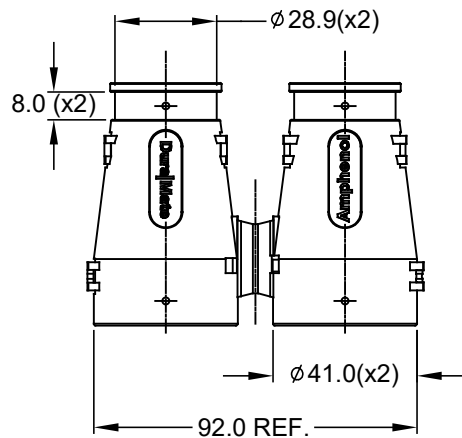

REVISIONS

REV	ECO	DESCRIPTION	DATE	BY	APPR
01		FIRST ISSUE	Jan 22-2018	WILBER	TOMMY

NOTES: UNLESS OTHERWISE SPECIFIED

1. MATERIAL: THERMOPLASTIC,COLORS: BLACK

2.USE WITH AHDP04/06-18-*P/S-WTA

3.CABLE EXIT DESIGNED FOR CORRUGATED TUBE NW 13,17 AND 19.

4. RoHS COMPLIANT

5. ALL DIMENSIONS ARE FOR REFERENCE USE ONLY.

AHDPBS-016-1805		DESCRIPTION		ITEM
PART NUMBER				
QUANTITY	MATERIALS LIST			
UNLESS OTHERWISE SPECIFIED		SIGNATURES		DATE
1) All dimensions are in metric(mm).		DRAWN: Wilber Liu		Jan 22-2018
2) Tolerances are as follows:		CHECKED: Orion.Li		Jan 22-2018
1 PL DEC ±0.50		ENGINEER:		
2 PL DEC ±0.15		APPROVAL: TOMMY.Xie		Jan 22-2018
3 PL DEC ±0.08		CUSTOMER:		
3) Note reference =		THIS DRAWING IS SUPPLIED FOR INFORMATION ONLY. DESIGN FEATURES, SPECIFICATIONS AND PERFORMANCE DATA SHOWN HEREON ARE THE PROPERTY OF THE AMPHENOL CORPORATION. NO RIGHTS OF REPRODUCTION ARE IMPLIED. ALL DIMENSIONS ARE SUBJECT TO NORMAL MANUFACTURING VARIATIONS.		
MATERIAL SPECIFICATIONS:		<p style="text-align: center;">Amphenol</p> <p style="text-align: center;">Sine Systems - www.amphenol-sine.com 44724 Morley Drive Clinton Township, MI 48036</p>		
PROCESS SPECIFICATIONS:		<p style="text-align: center;">BACK SHELL,COVER ,AHDP SERIES, SIZE 18</p>		
NEXT ASSY:		SIZE	TYPE	DWG NO:
		A	C-	AHDPBS-016-1805
		SCALE:	NONE	REVISION
				01
		SHEET 1 OF 1		