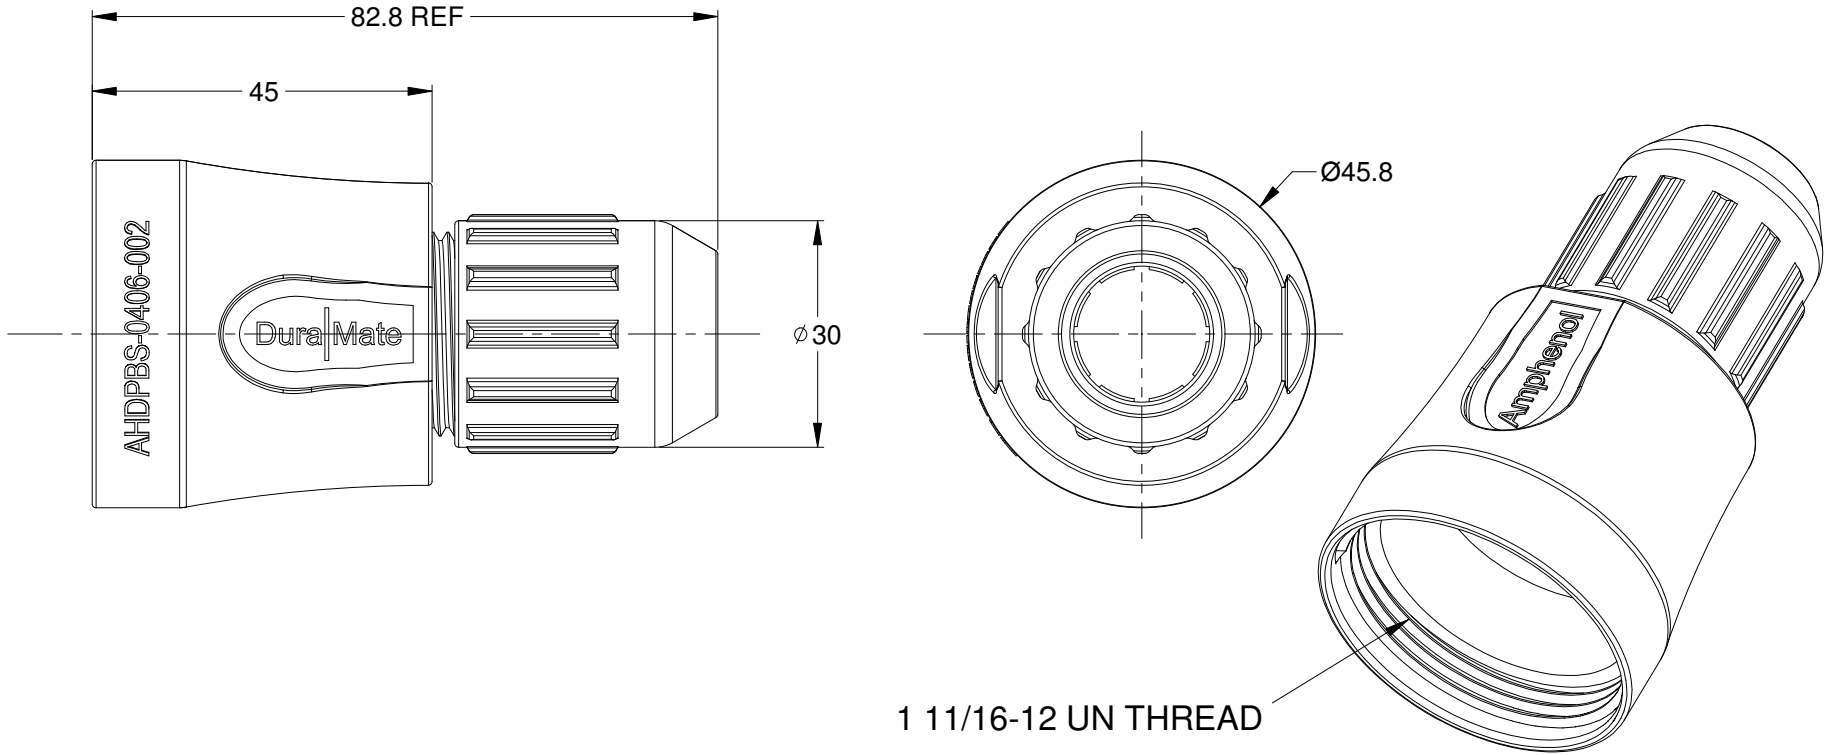

REVISIONS					
REV	ECO	DESCRIPTION	DATE	BY	APPR
A1		RELEASE NEW PRODUCT	16JUN15	ORION	TOMMY
A2		ADD PART NUMBER ON BACKSHELL	07NOV15	ORION	TOMMY

NOTES: UNLESS OTHERWISE SPECIFIED

1. MATERIAL: THERMOPLASTIC
2. COLORS: BLACK
3. RoHS COMPLIANT
4. USE WITH AHDP SERIES WTA MODIFICATION
5. CABLE SIZE: $\phi 14.5 \sim \phi 18.0$
6. ALL DIMENSIONS ARE FOR REFERENCE USE ONLY.

AHDPBS-0406-002					
PART NUMBER		DESCRIPTION		ITEM	
QUANTITY	MATERIALS LIST				
UNLESS OTHERWISE SPECIFIED		SIGNATURES		DATE	
1) All dimensions are in metric(mm).		DRAWN: ORION.LI		16JUN15	
2) Tolerances are as follows:		CHECKED:			
1 PL DEC ± 0.30		ENGINEER:			
2 PL DEC ± 0.15		APPROVAL: TOMMY.XIE		16JUN15	
3 PL DEC ± 0.08		CUSTOMER:			
3) Note reference = $\triangle X$		THIS DRAWING IS SUPPLIED FOR INFORMATION ONLY. DESIGN FEATURES, SPECIFICATIONS AND PERFORMANCE DATA SHOWN HEREON ARE THE PROPERTY OF THE AMPHENOL CORPORATION. NO RIGHTS OF REPRODUCTION ARE IMPLIED. ALL DIMENSIONS ARE SUBJECT TO NORMAL MANUFACTURING VARIATIONS.			
MATERIAL SPECIFICATIONS:		SIZE		TYPE	
PROCESS SPECIFICATIONS:		A		C-	
NEXT ASSY:		DWG NO:		REVISION	
		AHDPBS-0406-002		A2	
		SCALE: NONE		SHEET 1 OF 1	

Amphenol

Sine Systems - www.amphenol-sine.com
44724 Morley Drive
Clinton Township, MI 48036

BACKSEHELL, AHDP SERIES, SIZE 24,WTA

X-ON Electronics

Largest Supplier of Electrical and Electronic Components

Click to view similar products for [Automotive Connectors](#) category: