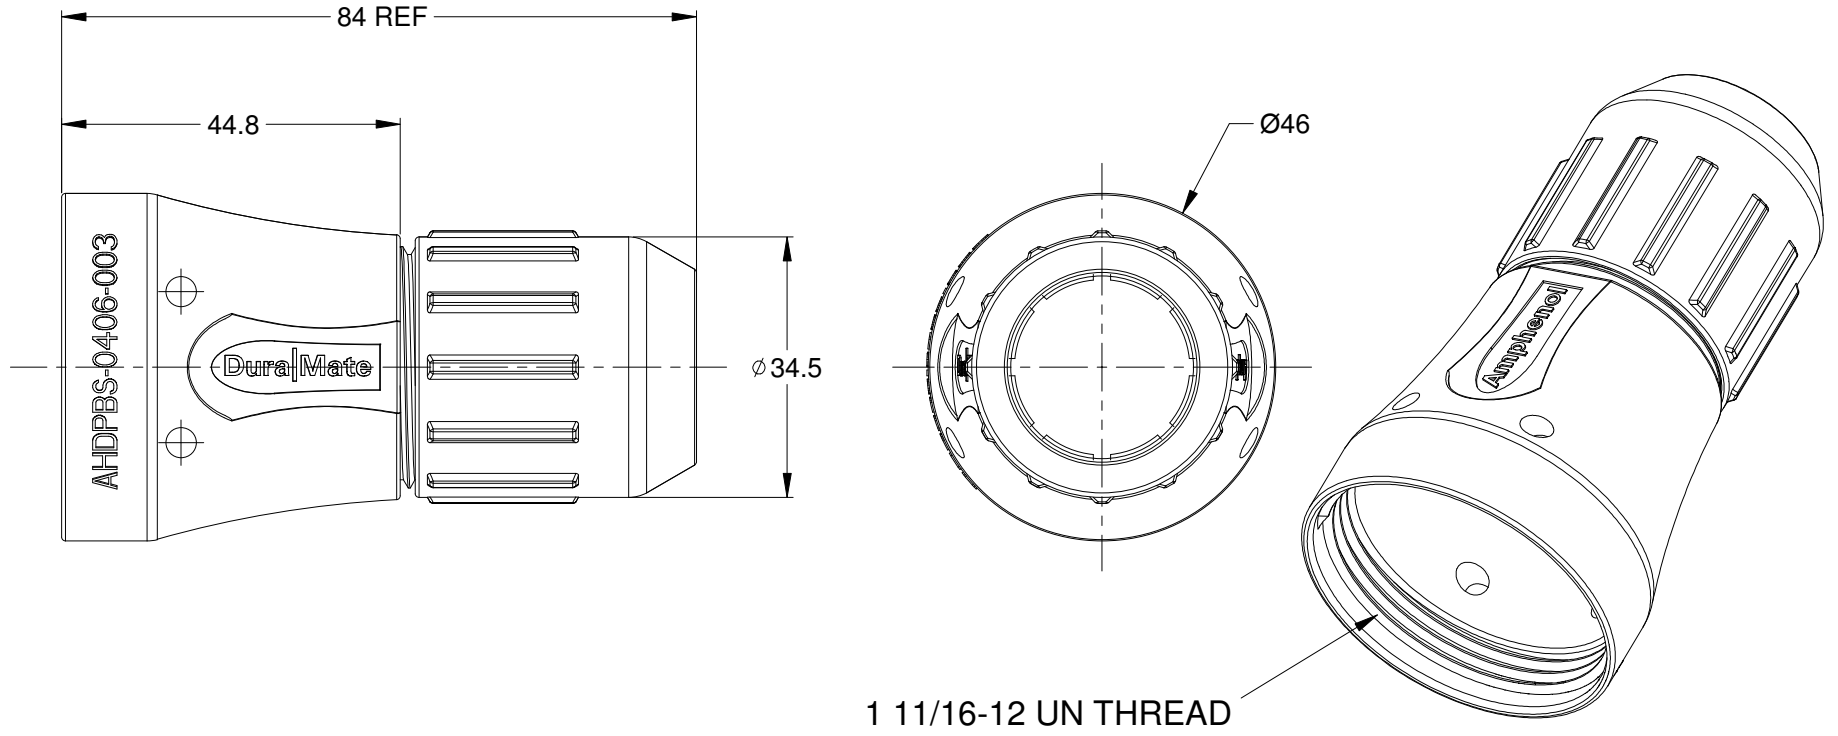

REVISIONS					
REV	ECO	DESCRIPTION	DATE	BY	APPR
A1		RELEASE NEW PRODUCT	09MAR17	JONY	TOMMY

NOTES: UNLESS OTHERWISE SPECIFIED

1. MATERIAL: THERMOPLASTIC
2. COLORS: BLACK
3. RoHS COMPLIANT
4. USE WITH AHDP SERIES WTA MODIFICATION
5. CABLE SIZE:  $\phi 19.5 \sim \phi 24.1$
6. ALL DIMENSIONS ARE FOR REFERENCE USE ONLY.

AHDPBS-0406-003						
PART NUMBER		DESCRIPTION		ITEM		
QUANTITY	MATERIALS LIST					
UNLESS OTHERWISE SPECIFIED 1) All dimensions are in metric (mm). 2) Tolerances are as follows: 1 PL DEC $\pm 0.30$ 2 PL DEC $\pm 0.15$ 3 PL DEC $\pm 0.08$ Fractions $\pm 1/64$ Angles $\pm 1^\circ$ 3) Note reference = $\triangle X$	SIGNATURES	DATE	<h1>Amphenol</h1> <p>Sine Systems - www.amphenol-sine.com 44724 Morley Drive Clinton Township, MI 48036</p> <p>BACKSHELL, AHDP SERIES, SIZE 24,WTA</p>			
	DRAWN: Jony	09MAR17				
	CHECKED: Orion	09MAR17				
	ENGINEER:					
	APPROVAL: Tommy	09MAR17				
MATERIAL SPECIFICATIONS:	CUSTOMER:					
PROCESS SPECIFICATIONS:	THIS DRAWING IS SUPPLIED FOR INFORMATION ONLY. DESIGN FEATURES, SPECIFICATIONS AND PERFORMANCE DATA SHOWN HEREON ARE THE PROPERTY OF THE AMPHENOL CORPORATION. NO RIGHTS OF REPRODUCTION ARE IMPLIED. ALL DIMENSIONS ARE SUBJECT TO NORMAL MANUFACTURING VARIATIONS.		SIZE	TYPE	DWG NO:	REVISION
NEXT ASSY:			A	C-	AHDPBS-0406-003	A1
	SCALE: NONE		SHEET 1 OF 1			