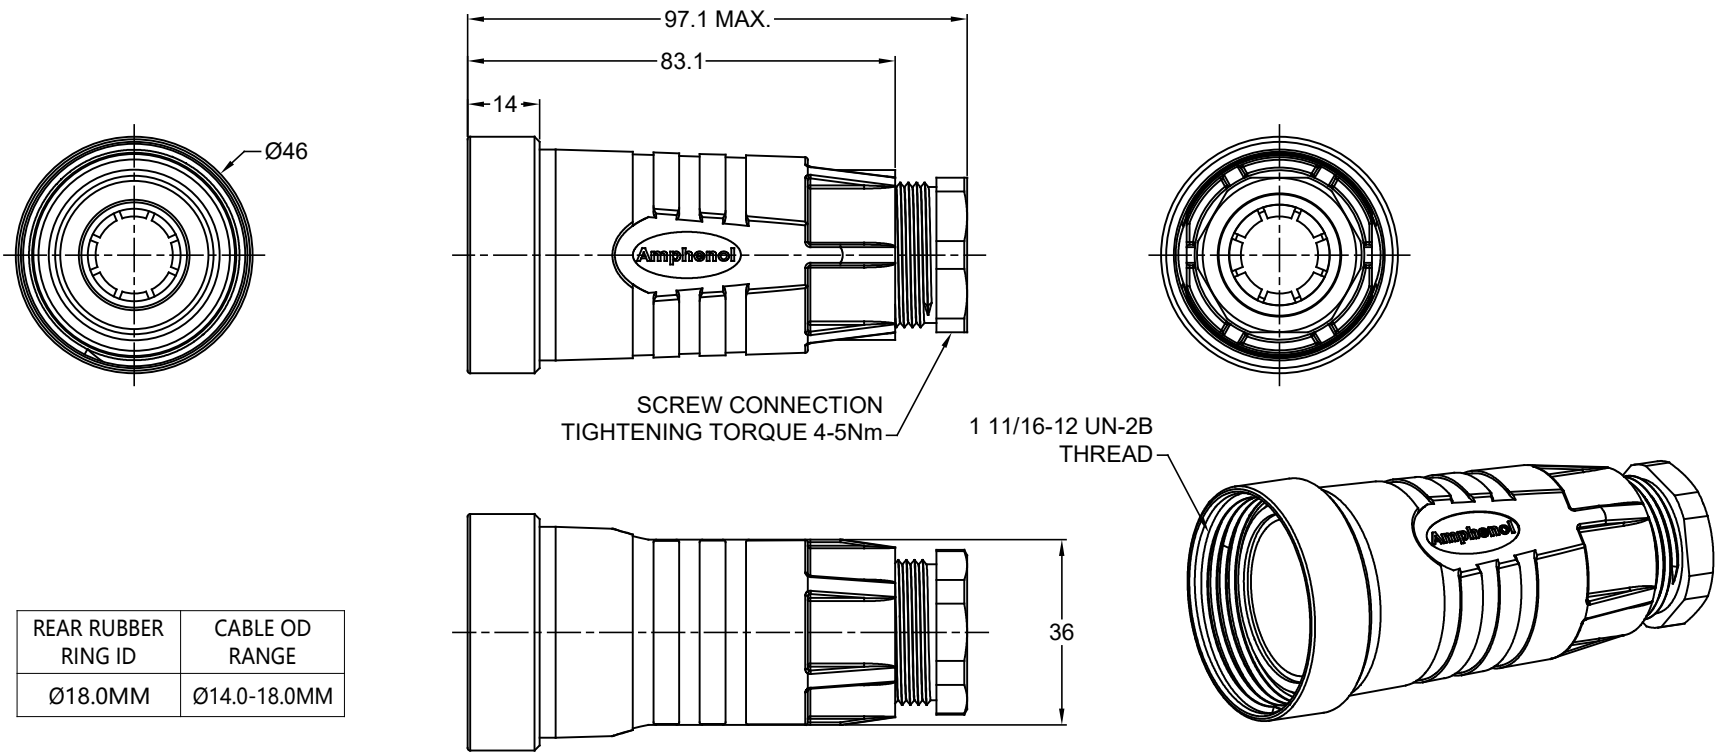

REVISIONS				
REV	ECO	DESCRIPTION	DATE	BY APPR
A1		RELEASED DRAWING	30JUL18	SULLENTOMMY

REAR RUBBER RING ID	CABLE OD RANGE
$\varnothing 18.0\text{MM}$	$\varnothing 14.0-18.0\text{MM}$

NOTES: UNLESS OTHERWISE SPECIFIED

- MATERIAL:  
 BACK SHELL: THERMOPLASTIC  
 RUBBER RING: SILICONE RUBBER  
 CAGE CLAMP: THERMOPLASTIC  
 PRESSURE NUT: THERMOPLASTIC
- COLORS: BLACK
- RoHS COMPLIANT
- USE WITH SIZE 24 AHDP SERIES WTA MODIFICATION
- ALL DIMENSIONS ARE FOR REFERENCE USE ONLY.

AHPBS-0406-SM01		DESCRIPTION		ITEM
PART NUMBER		DESCRIPTION		ITEM
QUANTITY	MATERIALS LIST			
UNLESS OTHERWISE SPECIFIED		SIGNATURES		DATE
1) All dimensions are in metric(mm). 2) Tolerances are as follows: 1 PL DEC $\pm 0.30$ 2 PL DEC $\pm 0.15$ 3 PL DEC $\pm 0.08$		DRAWN: SULLENZHANG		30JUL18
3) Note reference = $\triangle x$		CHECKED: ORION.LI		30JUL18
MATERIAL SPECIFICATIONS:		ENGINEER:		
PROCESS SPECIFICATIONS:		APPROVAL: TOMMY.XIE		30JUL18
NEXT ASSY:		CUSTOMER:		
THIS DRAWING IS SUPPLIED FOR INFORMATION ONLY. DESIGN FEATURES, SPECIFICATIONS AND PERFORMANCE DATA SHOWN HEREON ARE THE PROPERTY OF THE AMPHENOL CORPORATION. NO RIGHTS OF REPRODUCTION ARE IMPLIED. ALL DIMENSIONS ARE SUBJECT TO NORMAL MANUFACTURING VARIATIONS.		<h1>Amphenol</h1> <p>Sine Systems - www.amphenol-sine.com                  44724 Morley Drive                  Clinton Township, MI 48036</p>		
SIZE	TYPE	DWG NO:	REVISION	
A	C-	AHPBS-0406-SM01	A1	
SCALE: NONE		SHEET 1 OF 1		