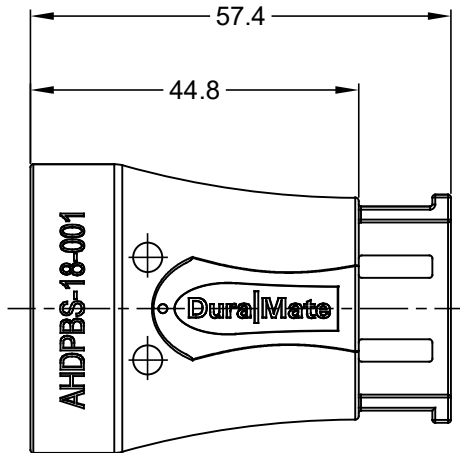

REVISIONS					
REV	ECO	DESCRIPTION	DATE	BY	APPR
A1		RELEASE NEW PRODUCT	13APR17	ORION	TOMMY

NOTES: UNLESS OTHERWISE SPECIFIED

1. MATERIAL: THERMOPLASTIC
2. COLORS: BLACK
3. RoHS COMPLIANT
4. USE WITH AHDP SERIES WTA MODIFICATION
5. ALL DIMENSIONS ARE FOR REFERENCE USE ONLY.

AHDPBS-18-001				
PART NUMBER		DESCRIPTION		ITEM
QUANTITY	MATERIALS LIST			
UNLESS OTHERWISE SPECIFIED 1) All dimensions are in metric (mm). 2) Tolerances are as follows: 1 PL DEC ±0.30 2 PL DEC ±0.15 3 PL DEC ±0.08 Fractions ±1/64 Angles ±1° 3) Note reference =		SIGNATURES DRAWN: Jony CHECKED: Orion ENGINEER: APPROVAL: Tommy		DATE 13APR17 13APR17 13APR17
MATERIAL SPECIFICATIONS:		CUSTOMER:		<h1 style="text-align: center;">Amphenol</h1> <p style="text-align: center;">Sine Systems - www.amphenol-sine.com 44724 Morley Drive Clinton Township, MI 48036</p>
PROCESS SPECIFICATIONS:		THIS DRAWING IS SUPPLIED FOR INFORMATION ONLY. DESIGN FEATURES, SPECIFICATIONS AND PERFORMANCE DATA SHOWN HEREON ARE THE PROPERTY OF THE AMPHENOL CORPORATION. NO RIGHTS OF REPRODUCTION ARE IMPLIED. ALL DIMENSIONS ARE SUBJECT TO NORMAL MANUFACTURING VARIATIONS.		
NEXT ASSY:		SIZE: A	TYPE: C-	DWG NO: AHDPBS-18-001
		SCALE: NONE	REVISION: A1	
			SHEET 1 OF 1	