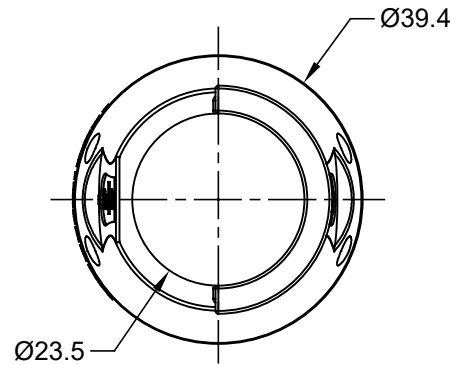

REVISIONS					
REV	ECO	DESCRIPTION	DATE	BY	APPR
A1		RELEASE NEW PRODUCT	13APR17	ORION	TOMMY

NOTES: UNLESS OTHERWISE SPECIFIED

1. MATERIAL: THERMOPLASTIC
2. COLORS: BLACK
3. RoHS COMPLIANT
4. USE WITH AHDP SERIES WTA MODIFICATION
5. ALL DIMENSIONS ARE FOR REFERENCE USE ONLY.

AHDPBS-18-001				
PART NUMBER		DESCRIPTION		ITEM
QUANTITY	MATERIALS LIST			
UNLESS OTHERWISE SPECIFIED 1) All dimensions are in metric (mm). 2) Tolerances are as follows: 1 PL DEC ±0.30 2 PL DEC ±0.15 3 PL DEC ±0.08 Fractions ±1/64 Angles ±1° 3) Note reference =		SIGNATURES DRAWN: Jony CHECKED: Orion ENGINEER: APPROVAL: Tommy		DATE 13APR17 13APR17 13APR17
MATERIAL SPECIFICATIONS:		CUSTOMER:		<h1 style="text-align: center;">Amphenol</h1> <p style="text-align: center;">Sine Systems - www.amphenol-sine.com 44724 Morley Drive Clinton Township, MI 48036</p>
PROCESS SPECIFICATIONS:		THIS DRAWING IS SUPPLIED FOR INFORMATION ONLY. DESIGN FEATURES, SPECIFICATIONS AND PERFORMANCE DATA SHOWN HEREON ARE THE PROPERTY OF THE AMPHENOL CORPORATION. NO RIGHTS OF REPRODUCTION ARE IMPLIED. ALL DIMENSIONS ARE SUBJECT TO NORMAL MANUFACTURING VARIATIONS.		
NEXT ASSY:		SIZE: A	TYPE: C-	DWG NO: AHDPBS-18-001
		SCALE: NONE	REVISION: A1	
			SHEET 1 OF 1	