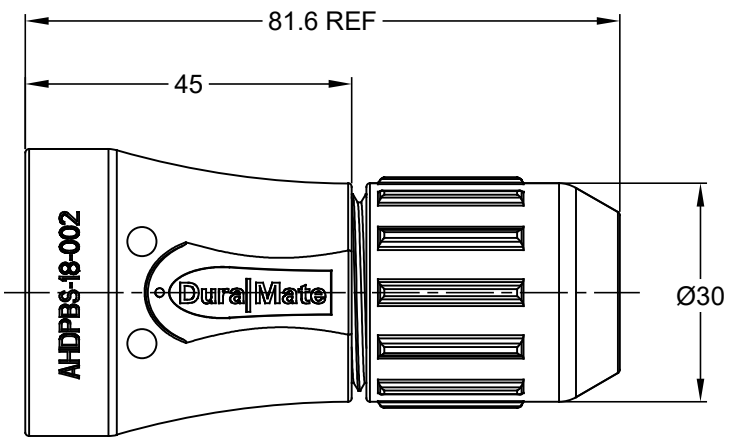

REVISIONS					
REV	ECO	DESCRIPTION	DATE	BY	APPR
A1	-	RELEASE NEW PRODUCT	13APR17	ORION	TOMMY

1 7/16-12 UN THREAD

NOTES: UNLESS OTHERWISE SPECIFIED

1. MATERIAL: THERMOPLASTIC
2. COLORS: BLACK
3. RoHS COMPLIANT
4. USE WITH AHDP SERIES WTA MODIFICATION
5. CABLE SIZE: Ø 14.5 ~ Ø 18.0
6. ALL DIMENSIONS ARE FOR REFERENCE USE ONLY.

AHPBS-18-002		DESCRIPTION		ITEM
PART NUMBER		DESCRIPTION		ITEM
QUANTITY	MATERIALS LIST			
UNLESS OTHERWISE SPECIFIED		SIGNATURES		DATE
1) All dimensions are in metric(mm). 2) Tolerances are as follows: 1 PL DEC ±0.30 2 PL DEC ±0.15 3 PL DEC ±0.08 Fractions ±1/64 Angles ±1° 3) Note reference =		DRAWN: Jony		13APR17
MATERIAL SPECIFICATIONS:		CHECKED: Orion		13APR17
PROCESS SPECIFICATIONS:		ENGINEER:		
NEXT ASSY:		APPROVAL: Tommy		13APR17
		CUSTOMER:		
		THIS DRAWING IS SUPPLIED FOR INFORMATION ONLY. DESIGN FEATURES, SPECIFICATIONS AND PERFORMANCE DATA SHOWN HEREON ARE THE PROPERTY OF THE AMPHENOL CORPORATION. NO RIGHTS OF REPRODUCTION ARE IMPLIED. ALL DIMENSIONS ARE SUBJECT TO NORMAL MANUFACTURING VARIATIONS.		
		SIZE: A		TYPE: C-
		DWG NO: AHPBS-18-002		REVISION: A1
		SCALE: NONE		SHEET 1 OF 1