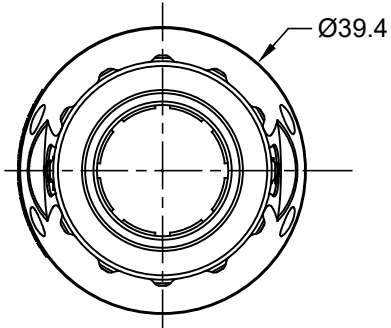

REVISIONS					
REV	ECO	DESCRIPTION	DATE	BY	APPR
A1	-	RELEASE NEW PRODUCT	13APR17	ORION	TOMMY

1 7/16-12 UN THREAD

NOTES: UNLESS OTHERWISE SPECIFIED

1. MATERIAL: THERMOPLASTIC
2. COLORS: BLACK
3. RoHS COMPLIANT
4. USE WITH AHDP SERIES WTA MODIFICATION
5. CABLE SIZE: Ø 14.5 ~ Ø 18.0
6. ALL DIMENSIONS ARE FOR REFERENCE USE ONLY.

AHPBS-18-002		DESCRIPTION		ITEM
PART NUMBER		DESCRIPTION		ITEM
QUANTITY	MATERIALS LIST			
UNLESS OTHERWISE SPECIFIED		SIGNATURES		DATE
1) All dimensions are in metric(mm). 2) Tolerances are as follows: 1 PL DEC ±0.30 2 PL DEC ±0.15 3 PL DEC ±0.08 Fractions ±1/64 Angles ±1° 3) Note reference =		DRAWN: Jony		13APR17
MATERIAL SPECIFICATIONS:		CHECKED: Orion		13APR17
PROCESS SPECIFICATIONS:		ENGINEER:		
NEXT ASSY:		APPROVAL: Tommy		13APR17
		CUSTOMER:		
		THIS DRAWING IS SUPPLIED FOR INFORMATION ONLY. DESIGN FEATURES, SPECIFICATIONS AND PERFORMANCE DATA SHOWN HEREON ARE THE PROPERTY OF THE AMPHENOL CORPORATION. NO RIGHTS OF REPRODUCTION ARE IMPLIED. ALL DIMENSIONS ARE SUBJECT TO NORMAL MANUFACTURING VARIATIONS.		
		SIZE: A		TYPE: C-
		DWG NO: AHPBS-18-002		REVISION: A1
		SCALE: NONE		SHEET 1 OF 1