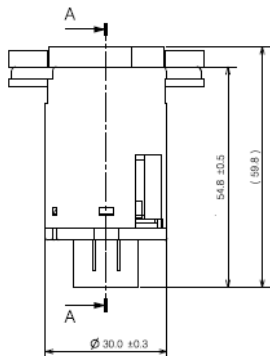

Specification

- Supply Voltage : DC 12.0V(9V~16V)
- Operating Temperature Range: -40°C to 85°C
- R@25°C: 30Kohm±1.2%
- B(0/50): 3887±1.0%
- Response Time(25/50): <10 seconds
- Low Noise: MAX 38dB(A)

Dimension