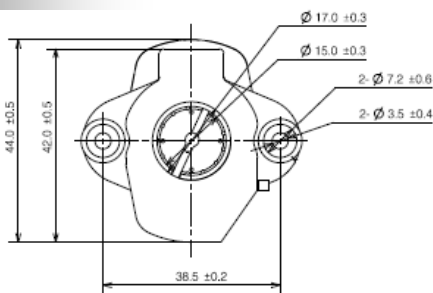

Application

- For in cabin vehicle temperature measurement for vehicles that have an automated temperature control system

Features

- Alternate Thermistor RvT curves available
- Available with / without humidity sensor
- Different geometries to meet package requirements
- Alternate connector packages to meet needs

Specification

- Supply Voltage : DC 12.0V(9V~16V)
- Operating Temperature Range: -40°C to 85°C
- R@25°C: 30Kohm±1.2%
- B(0/50): 3887±1.0%
- Response Time(25/50): <10 seconds
- Low Noise: MAX 38dB(A)

Dimension