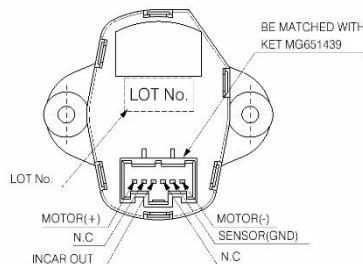

ISO VIEW

Thermistor RvT

TEMP(°C)	RESISTANCE(KOhm)
-30	528.2±4.35%
-15	218.2±3.43%
0	97.83±2.61%
15	47.12±1.45%
25	30.00±1.20%
35	19.60±1.44%
60	7.478±2.82%
80	3.225±3.69%