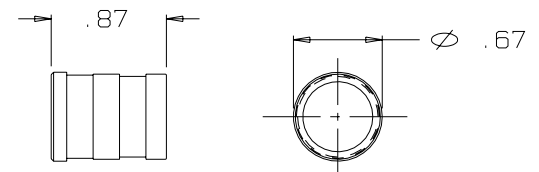

**B** AJ-107AS-1

AJ-107-29  
JACK BODY ASSEMBLY  
(1 REQ'D)

CABLE HOLDER  
AJ-107-3AS-1  
(1 REQ'D)

AP-107-9  
RETAINER PIN  
SCALE 2:1  
(1 REQ'D)

NOTES:  
1) THIS PART MATES WITH AP-107 SEVEN CONDUCTOR WATERPROOF AUDIO PLUG.  
2) CONFIGURATION IS FOR 3/4"-12 PT SOCKET WRENCH

AP-107-27  
CABLE SEAL ASSEMBLY  
(1 REQ'D)

AJ-107-15AS-1  
SHELL  
(1 REQ'D)

AP-107-4  
SLEEVE  
(1 REQ'D)

AP-107-25  
SHIM  
SCALE 2:1  
(1 REQ'D)

THIS DOCUMENT CONTAINS PROPRIETARY INFORMATION OF NEXUS, INCORPORATED AND SUCH INFORMATION MAY NOT BE DISCLOSED TO OTHERS FOR ANY PURPOSE OR USED FOR ANY PURPOSE WITHOUT THE WRITTEN CONSENT OF NEXUS.

DWN. BY EWT	DATE 2/11/04	MATERIAL SEE FIELD OF DRAWING	
CHECKED BY	DATE	FINISH N/A	
APPR. BY	DATE	WEIGHT —	SCALE 1:1
UNLESS OTHERWISE SPECIFIED DIMENSIONS ARE IN INCHES TOLERANCES ON .XX .XXX ANGLES — ±.003 ±.5°		TITLE <b>SEVEN CONDUCTOR WATERPROOF AUDIO JACK</b>	
		DO NOT SCALE DWG.	SHEET 1 OF 1
LET.	REVISION	CN #	DATE
		CHK.	