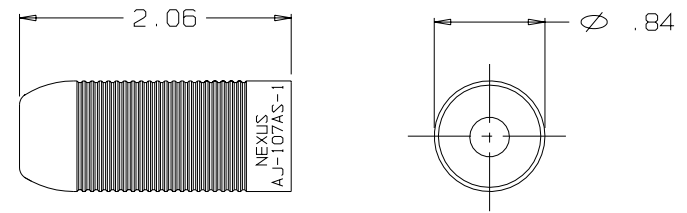

**B** AJ-107AS-1

AJ-107-29  
JACK BODY ASSEMBLY  
(1 REQ'D)

CABLE HOLDER  
AJ-107-3AS-1  
(1 REQ'D)

AP-107-9  
RETAINER PIN  
SCALE 2:1  
(1 REQ'D)

NOTES:  
1) THIS PART MATES WITH AP-107 SEVEN CONDUCTOR WATERPROOF AUDIO PLUG.  
2) CONFIGURATION IS FOR 3/4"-12 PT SOCKET WRENCH

AP-107-27  
CABLE SEAL ASSEMBLY  
(1 REQ'D)

AJ-107-15AS-1  
SHELL  
(1 REQ'D)

AP-107-4  
SLEEVE  
(1 REQ'D)

AP-107-25  
SHIM  
SCALE 2:1  
(1 REQ'D)

THIS DOCUMENT CONTAINS PROPRIETARY INFORMATION OF NEXUS, INCORPORATED AND SUCH INFORMATION MAY NOT BE DISCLOSED TO OTHERS FOR ANY PURPOSE OR USED FOR ANY PURPOSE WITHOUT THE WRITTEN CONSENT OF NEXUS.

DWN. BY EWT	DATE 2/11/04	MATERIAL SEE FIELD OF DRAWING	
CHECKED BY	DATE	FINISH N/A	
APPR. BY	DATE	WEIGHT —	SCALE 1:1
UNLESS OTHERWISE SPECIFIED DIMENSIONS ARE IN INCHES TOLERANCES ON .XX .XXX ANGLES — ±.003 ±.5°		TITLE <b>SEVEN CONDUCTOR WATERPROOF AUDIO JACK</b>	
		DO NOT SCALE DWG.	SHEET 1 OF 1
LET.	REVISION	CN #	DATE
		CHK.	