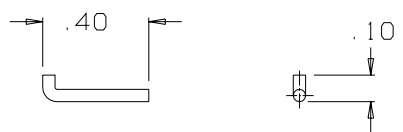

**B** AJ-107AS-1

AJ-107-29  
JACK BODY ASSEMBLY  
(1 REQ'D)

CABLE HOLDER  
AJ-107-3AS-1  
(1 REQ'D)

AP-107-9  
RETAINER PIN  
SCALE 2:1  
(1 REQ'D)

NOTES:  
1) THIS PART MATES WITH AP-107 SEVEN CONDUCTOR WATERPROOF AUDIO PLUG.  
2) CONFIGURATION IS FOR 3/4"-12 PT SOCKET WRENCH

AP-107-27  
CABLE SEAL ASSEMBLY  
(1 REQ'D)

AJ-107-15AS-1  
SHELL  
(1 REQ'D)

AP-107-4  
SLEEVE  
(1 REQ'D)

AP-107-25  
SHIM  
SCALE 2:1  
(1 REQ'D)

THIS DOCUMENT CONTAINS PROPRIETARY INFORMATION OF NEXUS, INCORPORATED AND SUCH INFORMATION MAY NOT BE DISCLOSED TO OTHERS FOR ANY PURPOSE OR USED FOR ANY PURPOSE WITHOUT THE WRITTEN CONSENT OF NEXUS.