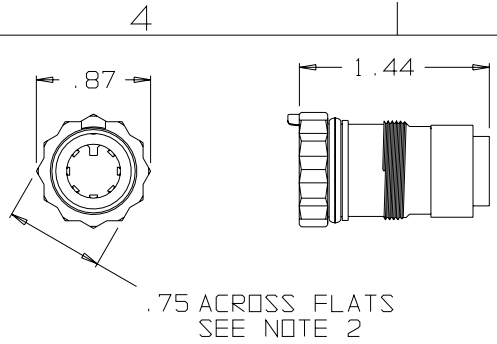

**B** AJ-107AS-1

AJ-107-29  
JACK BODY ASSEMBLY  
(1 REQ'D)

CABLE HOLDER  
AJ-107-3AS-1  
(1 REQ'D)

AP-107-9  
RETAINER PIN  
SCALE 2:1  
(1 REQ'D)

NOTES:  
1) THIS PART MATES WITH AP-107 SEVEN CONDUCTOR WATERPROOF AUDIO PLUG.  
2) CONFIGURATION IS FOR 3/4"-12 PT SOCKET WRENCH

AP-107-27  
CABLE SEAL ASSEMBLY  
(1 REQ'D)

AJ-107-15AS-1  
SHELL  
(1 REQ'D)

AP-107-4  
SLEEVE  
(1 REQ'D)

AP-107-25  
SHIM  
SCALE 2:1  
(1 REQ'D)

THIS DOCUMENT CONTAINS PROPRIETARY INFORMATION OF NEXUS, INCORPORATED AND SUCH INFORMATION MAY NOT BE DISCLOSED TO OTHERS FOR ANY PURPOSE OR USED FOR ANY PURPOSE WITHOUT THE WRITTEN CONSENT OF NEXUS.

DWN. BY EWT	DATE 2/11/04	MATERIAL SEE FIELD OF DRAWING	
CHECKED BY	DATE	FINISH N/A	
APPR. BY	DATE	WEIGHT —	SCALE 1:1
UNLESS OTHERWISE SPECIFIED DIMENSIONS ARE IN INCHES TOLERANCES ON .XX .XXX ANGLES — ±.003 ±.5°		TITLE <b>SEVEN CONDUCTOR WATERPROOF AUDIO JACK</b>	
		DO NOT SCALE DWG.	SHEET 1 OF 1
LET.	REVISION	CN #	DATE
		CHK.	

**NEXUS**  
STAMFORD, CONN

SIZE **B** DWG. NO. **AJ-107AS-1**

LET.	REVISION	CN #	DATE	CHK.
------	----------	------	------	------