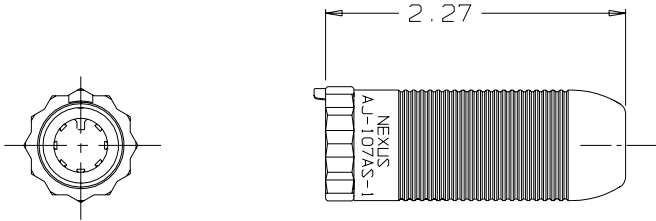

**B** AJ-107AS-1

AJ-107-29  
JACK BODY ASSEMBLY  
(1 REQ'D)

CABLE HOLDER  
AJ-107-3AS-1  
(1 REQ'D)

AP-107-9  
RETAINER PIN  
SCALE 2:1  
(1 REQ'D)

NOTES:  
1) THIS PART MATES WITH AP-107 SEVEN CONDUCTOR WATERPROOF AUDIO PLUG.  
2) CONFIGURATION IS FOR 3/4"-12 PT SOCKET WRENCH

AP-107-27  
CABLE SEAL ASSEMBLY  
(1 REQ'D)

AJ-107-15AS-1  
SHELL  
(1 REQ'D)

AP-107-4  
SLEEVE  
(1 REQ'D)

AP-107-25  
SHIM  
SCALE 2:1  
(1 REQ'D)

THIS DOCUMENT CONTAINS PROPRIETARY INFORMATION OF NEXUS, INCORPORATED AND SUCH INFORMATION MAY NOT BE DISCLOSED TO OTHERS FOR ANY PURPOSE OR USED FOR ANY PURPOSE WITHOUT THE WRITTEN CONSENT OF NEXUS.